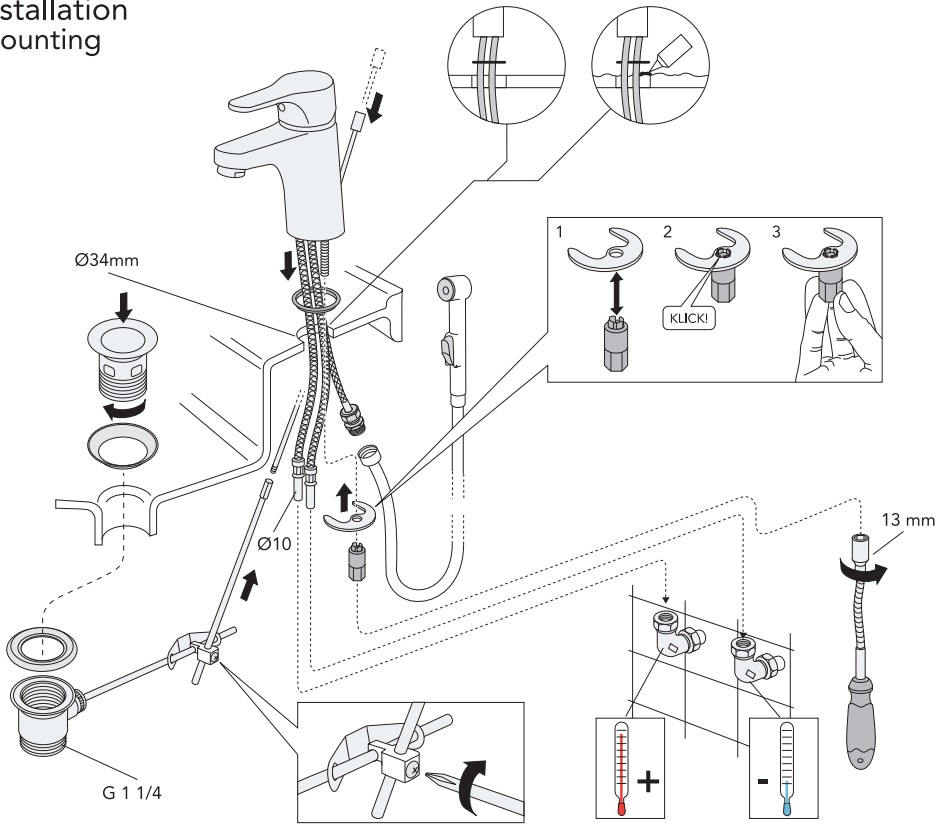

Nautic ettgreps bade-, dusj- og veggbatteri

Del nr.	Produkt	NRF-nr.	Art. nr.	
636577-01	Draomkaster f/utløpstut, krom	-	GB41636577 01	
630184	Svingbar tut for montering på overside, krom	434 26 24	GB41630184	
636359-01	Tilkoplingsnippel f/badekartut 636820 m/O-ring	434 33 62	GB41636359 01	
633952-01	O-ringsett f/nippel 632909	-	GB41633952 01	
637347	Tilkoplingsnippel f/badekartut 636820, m/O-ring (fra okt. 2007)	434 33 68	GB41637347	
634555-01	Strålesamler til utløpstut for badekar, krom	434 31 23	GB41634555 01	

Nautic

Installation

Clean the pipes

Installation

Mounting

Installation Mounting

Installation Mounting

Installation Mounting

Installation/Service Clean

Installation/Service Adjustment water saving

Installation/Service

Temp adjustment/Limit temperature

Installation/Service

Adjustment energy saving

Service

Replacing the cartridge