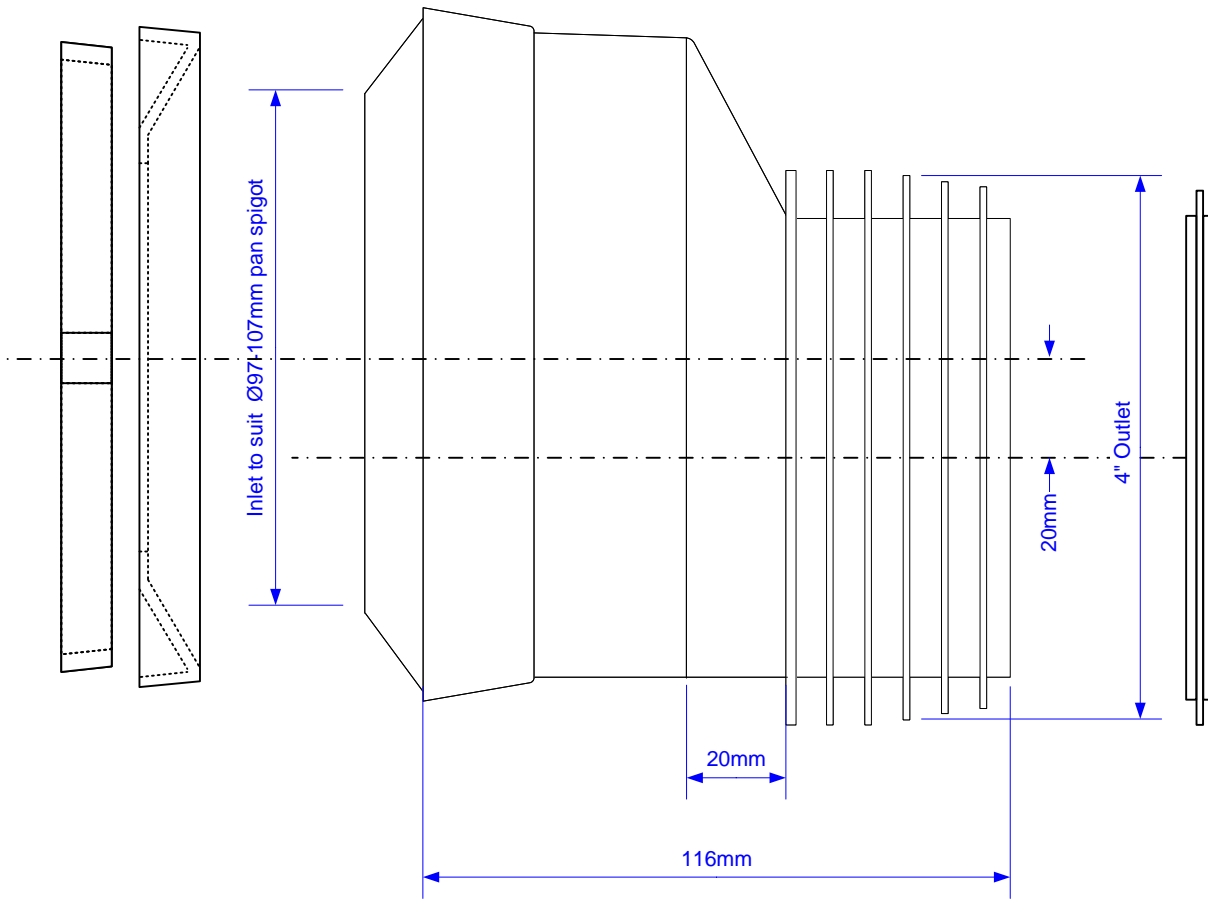

Code:

MAC-4

© McALPINE
04/04/2012

Drawing verified
correct as of:

07/05/2015
RM

DRAWN BY

RM

REVISED

30/07/2006, 20/04/2009,
04/04/2012, 07/05/2015

FILENAME

MAC-

4_20211129105943.VSD

DATE

07/05/2015

SCALE

1: 1.5