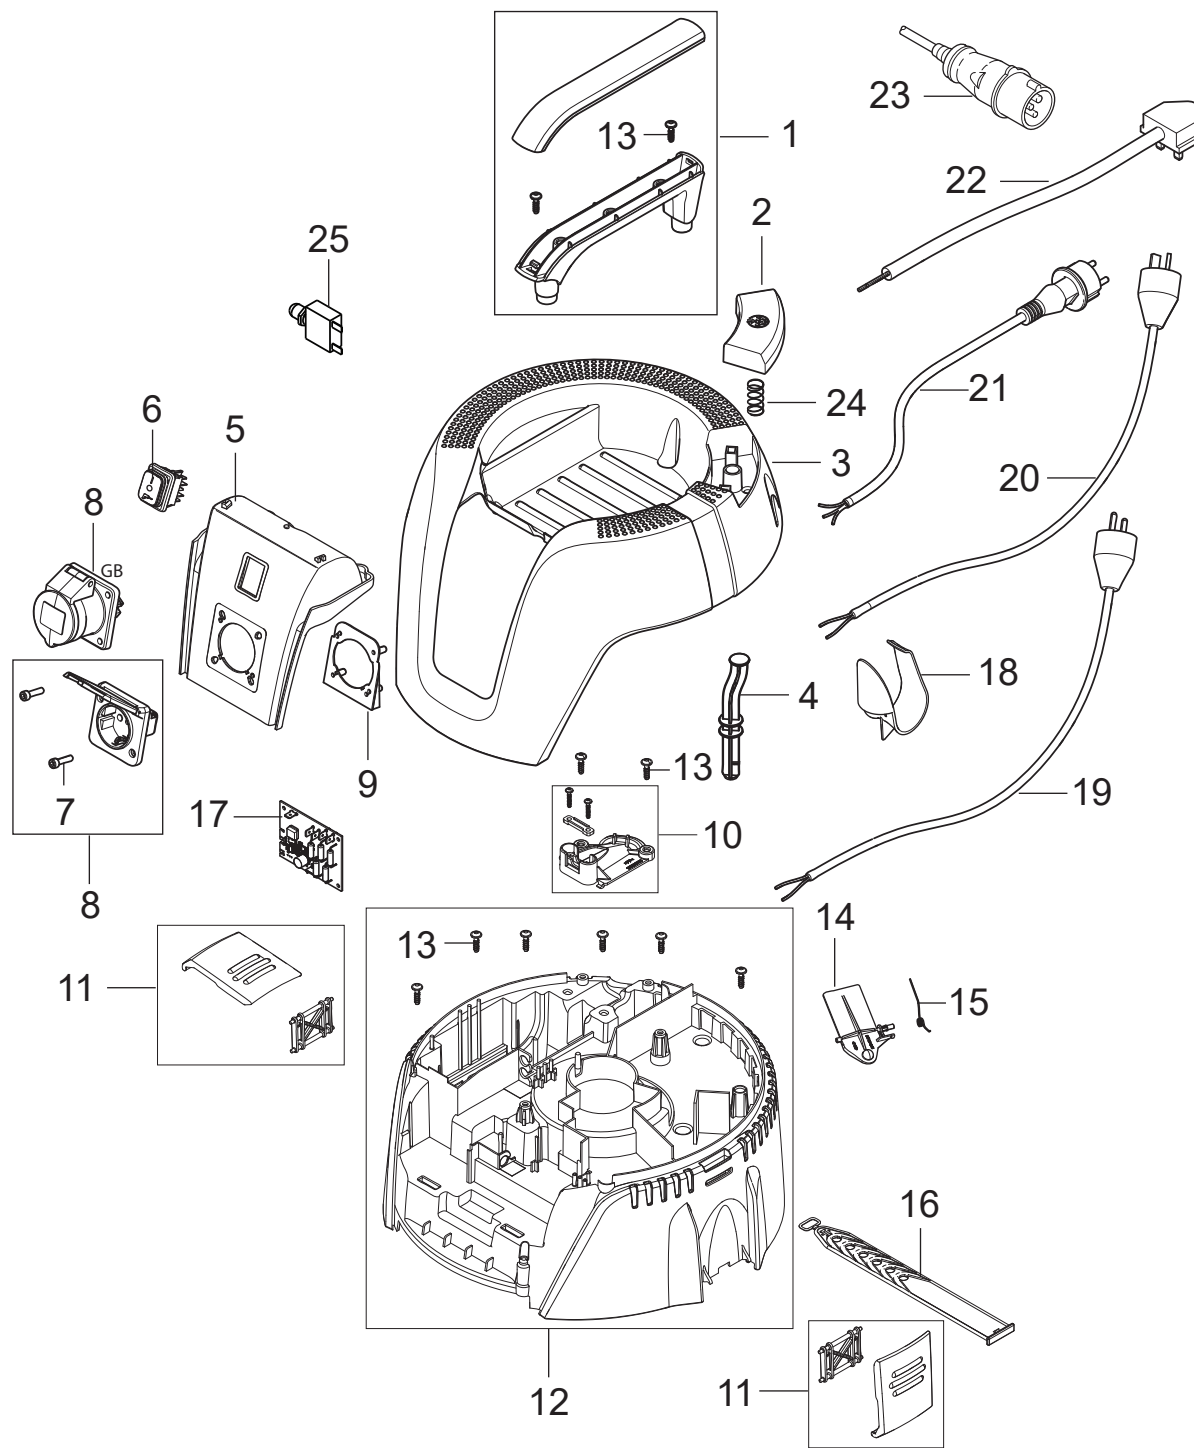

# TABLE OF CONTENTS

---

AERO 26-21_31-21 PC top .....	1
Filter and motor .....	3
AERO container 25L .....	5
AERO 26,31 Accessories .....	7
Recommended spare parts .....	9

Pos.	Produktnummer	Antall	Beskrivelse	Notes
	107412600	1	BOX AERO 26 X10	[1]
1	107409137	1	HANDGRIP CONTAINER CFM	
2	107409138	1	PARTITION WALL UL APPROVED	
3	107409145	1	AERO HEAD COVER 26-2L	
4	107409141	1	PC DRAIN HOUSING	
5	107409191	1	INTERFACE SWITCH AND OUTLET ADV 1	
6	107409135	1	Bryter 1-0 verktøy	
7	302004032	1	SCREW 3.5X18	
8	107400059	1	SOCKET 10A/250V CH	
8	302004036	1	SOCKET 16A/110V GB	
8	107402842	1	OUTLET	
8	302001185	1	SNAP RING ZJ 25	
8	302004034	1	Stikkontakt 16A	
8	302004336	1	SOCKET 10A/250V AU	
8	302004338	1	SOCKET 13A/250V GB	
9	302002052	1	PLUG SIZE16-SEALING	
10	107420389	1	CABLE OUTLET WITH LATCH	[2]
11	107409130	2	CLAMP låsbeslag 1 stk	
12	107409149	1	CLAMPING PLATE	
13	302004029	9	Screw 5X18	
14	107409129	1	PC FLAP - KIT	
15	909100083	1	Fjær 9X18X45 Inox	
16	107409131	1	RUBBER STRAP	
17	107409188	1	PCBA CHAMELEON 21 EA 230V	
17	107409189	1	PCBA AND FIXING SCREW KIT	
18	107409982	1	HOSE/CABLE HOOK. AERO 21	
19	61130	1	POWERCORD H05VV-F 3G1.5X5.7M C	[3]
20	302002391	1	POWERCORD H05VV-F 2X0.75X5.M S	[4]
21	107409178	1	POWER CORD UK PLUG KIT EXTREME INCL. STR	[5]
21	107420520	1	POWER CORD H05RR-F 3G1,0MM IP55 CH	[6]
22	61129	1	POWER CORD H05VV-F 3X1.0MM2 15M ORANGE	[7]
23	302000692	1	POWER CORD H07BQ-F 2X1.5 SQUAR	[8]
24	107411345	1	FJÆR	
25	56315255	1	CIRCUIT BREAKER 5 AMP	[9]

## Part Notes:

- [1] - Contains 10 pcs
- [2] - TSB-LI-VACS-2020-001 AERO 21 Cable can be pulled out of machine
- [3] - EU
- [4] - AU, 220-240V/50-60HZ
- [5] - US 120V 50/60Hz
- [6] - CH
- [7] - UK 230V 50Hz
- [8] - UK 110V 50Hz
- [9] - AUS/NZ