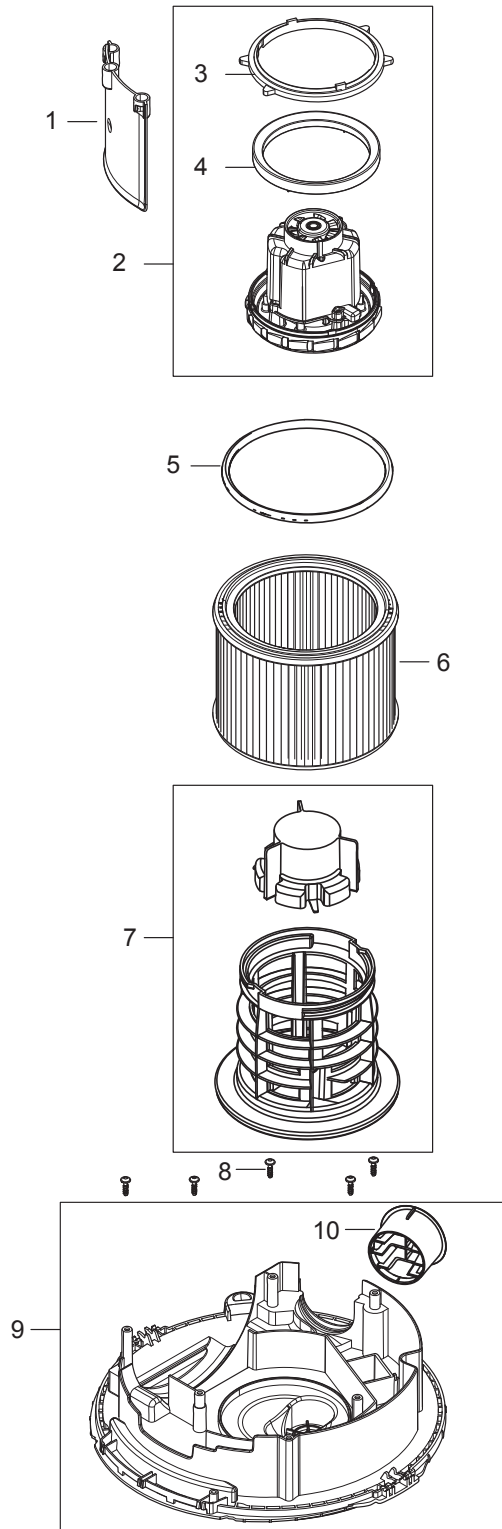

# TABLE OF CONTENTS

---

AERO 26-21_31-21 PC top .....	1
Filter and motor .....	3
AERO container 25L .....	5
AERO 26,31 Accessories .....	7
Recommended spare parts .....	9

Pos.	Produktnummer	Antall	Beskrivelse	Notes
	107412600	1	BOX AERO 26 X10	[1]
1	107409137	1	HANDGRIP CONTAINER CFM	
2	107409138	1	PARTITION WALL UL APPROVED	
3	107409145	1	AERO HEAD COVER 26-2L	
4	107409141	1	PC DRAIN HOUSING	
5	107409191	1	INTERFACE SWITCH AND OUTLET ADV 1	
6	107409135	1	Bryter 1-0 verktøy	
7	302004032	1	SCREW 3.5X18	
8	107400059	1	SOCKET 10A/250V CH	
8	302004036	1	SOCKET 16A/110V GB	
8	107402842	1	OUTLET	
8	302001185	1	SNAP RING ZJ 25	
8	302004034	1	Stikkontakt 16A	
8	302004336	1	SOCKET 10A/250V AU	
8	302004338	1	SOCKET 13A/250V GB	
9	302002052	1	PLUG SIZE16-SEALING	
10	107420389	1	CABLE OUTLET WITH LATCH	[2]
11	107409130	2	CLAMP låsbeslag 1 stk	
12	107409149	1	CLAMPING PLATE	
13	302004029	9	Screw 5X18	
14	107409129	1	PC FLAP - KIT	
15	909100083	1	Fjær 9X18X45 Inox	
16	107409131	1	RUBBER STRAP	
17	107409188	1	PCBA CHAMELEON 21 EA 230V	
17	107409189	1	PCBA AND FIXING SCREW KIT	
18	107409982	1	HOSE/CABLE HOOK. AERO 21	
19	61130	1	POWERCORD H05VV-F 3G1.5X5.7M C	[3]
20	302002391	1	POWERCORD H05VV-F 2X0.75X5.M S	[4]
21	107409178	1	POWER CORD UK PLUG KIT EXTREME INCL. STR	[5]
21	107420520	1	POWER CORD H05RR-F 3G1,0MM IP55 CH	[6]
22	61129	1	POWER CORD H05VV-F 3X1.0MM2 15M ORANGE	[7]
23	302000692	1	POWER CORD H07BQ-F 2X1.5 SQUAR	[8]
24	107411345	1	FJÆR	
25	56315255	1	CIRCUIT BREAKER 5 AMP	[9]

## Part Notes:

- [1] - Contains 10 pcs
- [2] - TSB-LI-VACS-2020-001 AERO 21 Cable can be pulled out of machine
- [3] - EU
- [4] - AU, 220-240V/50-60HZ
- [5] - US 120V 50/60Hz
- [6] - CH
- [7] - UK 230V 50Hz
- [8] - UK 110V 50Hz
- [9] - AUS/NZ