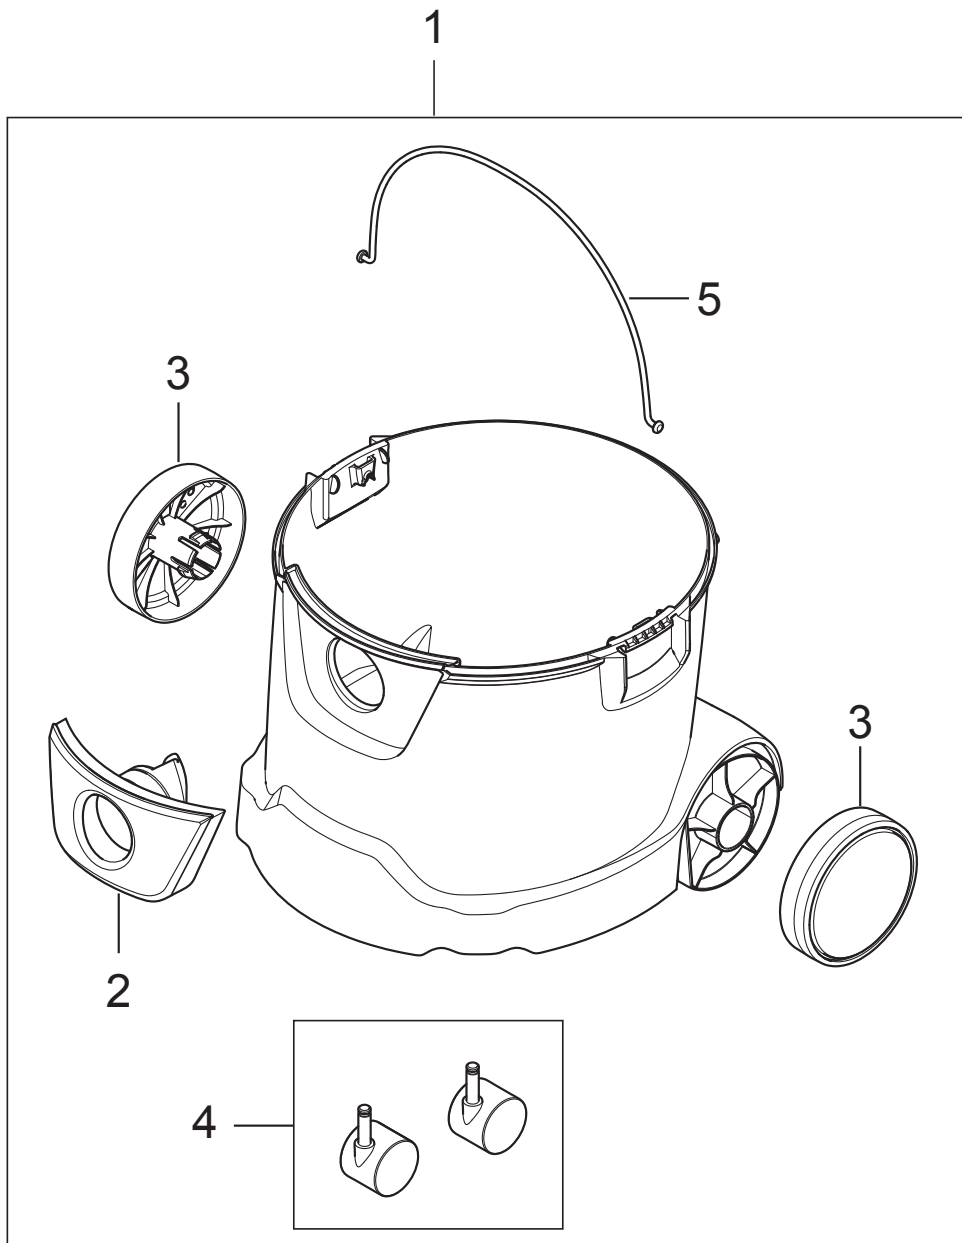

Pos.	Produktnummer	Antall	Beskrivelse	Notes
1	107409175	1	AERO CONTAINER 25L CPL.	
2	107409169	1	INLET COMPLETE D40 SS KIT	
3	107409170	2	HJUL D130	[1]
4	140 6422 500	1	Hjul,Front Uz 934 2Stk	
5	107409171	1	HANDLE COMPL BLUE COUPE OCEAN	

Part Notes:

1. [1] - TSB-LI-VAC-2015-001 AERO 21-26-31 wheel
   DE TSB-LI-VAC-2015-002 AERO 21-26-31 Rad