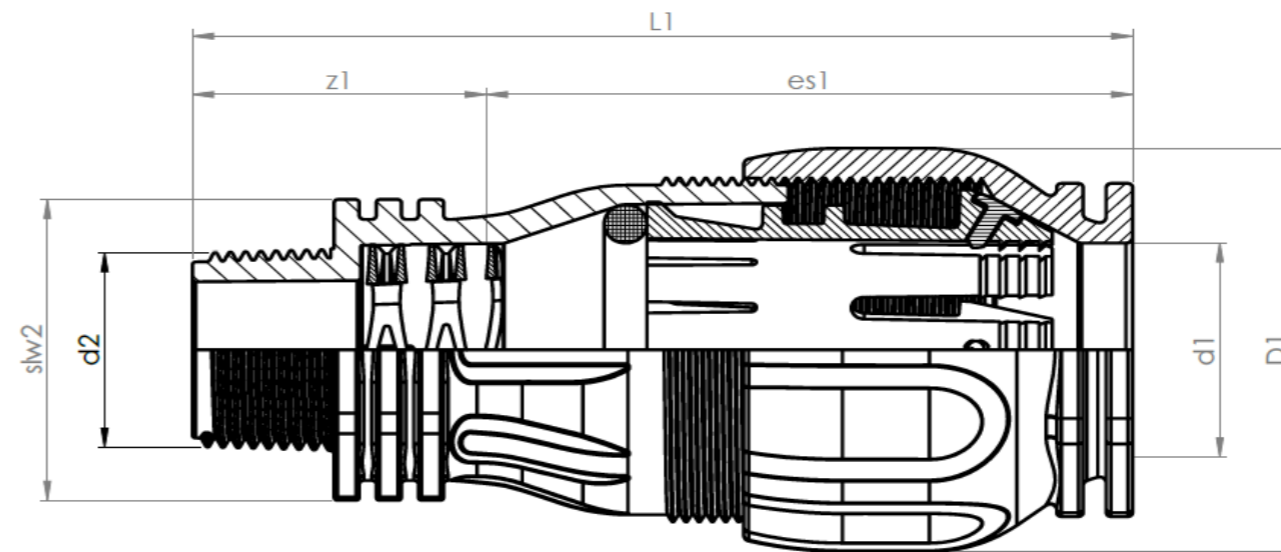

Type 101 Flexibrass

RWG nr.	NRF	Dimension	Description	d1	D1	d2	slw1	slw2	L1	es1	es2	z1
6221041	NA	15-22mm x 20mm	FlexiBrass union	15-22	50	20	36	34	168/153	94	30	44
6221042	2561045	15-22mm x 25mm	FlexiBrass union	15-22	50	25	36	39	170/155	94	31	45
6221043	2561046	20-27mm x 25mm	FlexiBrass union	20-27	58	25	40	39	172/152	96	31	45
6221044	2561047	27-35mm x 25mm	FlexiBrass union	27-35	68	25	50	39	176/156	95	31	50
6221045	2561048	27-35mm x 32mm	FlexiBrass union	27-35	68	32	50	52	184/164	95	36	53
6221046	2561049	35-50mm x 40mm	FlexiBrass union	35-50	110	40	87	49	339/309	207	55	77
6221047	2561051	49-63mm x 50mm	FlexiBrass union	49-63	125	50	93	60	349/319	213	60	76

Type 113

RWG nr.	NRF	Dimension	Description	d1	D1	d2	slw2	L1	es1	z1
8220004	2561084	20-27mm x R3/4"	Flexi coupling male thread	20-27	58	3/4"	37	135	96	39
8220005	2564244	20-27mm x R1"	Flexi coupling male thread	20-27	58	1"	37	138	96	42
8222133	NA	20-27mm x 3/4" NPT	Flexi coupling male thread	20-27	58	3/4"	37	135	96	39
8222134	NA	20-27mm x 1" NPT	Flexi coupling male thread	20-27	58	1"	37	138	96	42
8220024	2564251	27-35mm x R3/4"	Flexi coupling male thread	27-35	68	3/4"	45	140	95	45
8220007	2564245	27-35mm x R1"	Flexi coupling male thread	27-35	68	1"	45	143	95	48
8220028	2561032	35-50mm x R1 1/4"	Flexi coupling male thread	35-50	111	1 1/4"	67	276	207	69
8220008	2564246	35-50mm x R1 1/2"	Flexi coupling male thread	35-50	111	1 1/2"	67	276	207	69
8220009	2564247	49-63mm x R2"	Flexi coupling male thread	49-63	125	2"	80	281	213	68