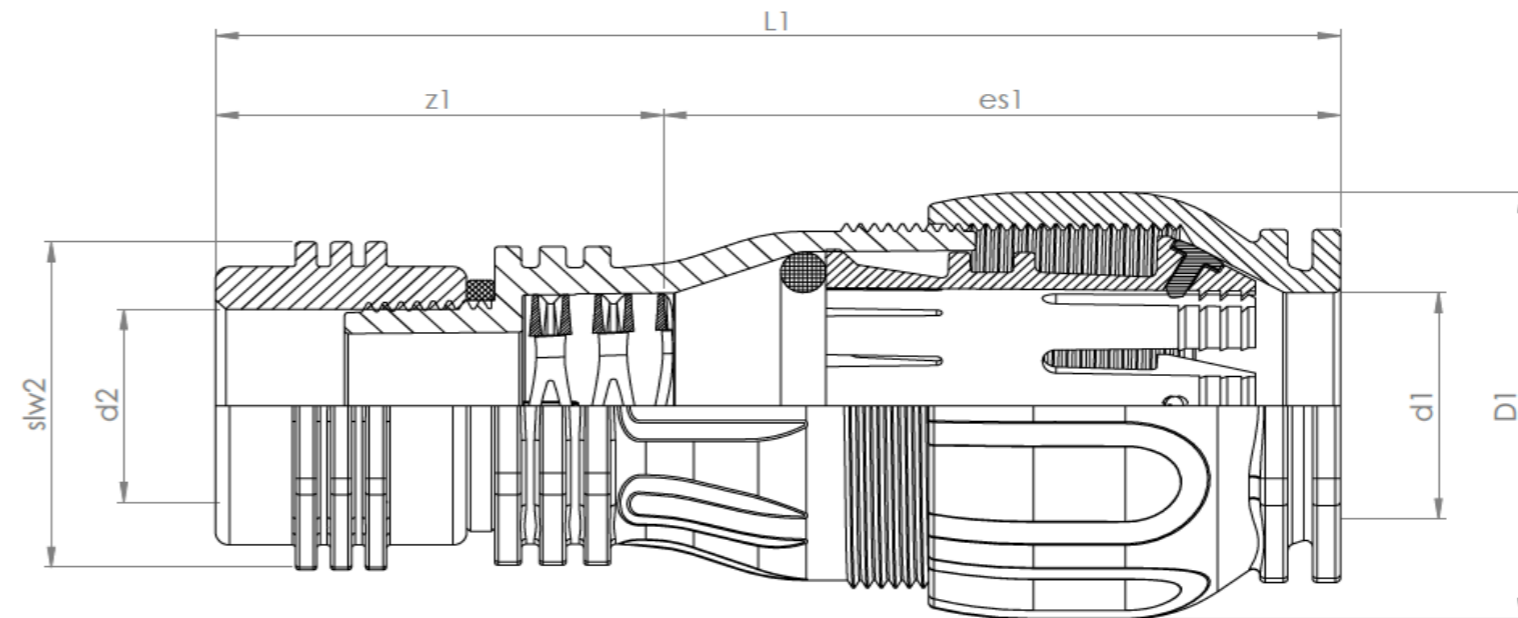

Type 114

RWG nr.	NRF	Dimension	Description	d1	D1	d2	slw2	L1	es1	z1
8220014	2564248	20-27mm x G3/4"	Flexi coupling female thread	20-27	58	3/4"	40	152	96	56
8220015	2561155	20-27mm x G1"	Flexi coupling female thread	20-27	58	1"	46	155	96	59
8220124	NA	27-35mm x G3/4"	Flexi coupling female thread	27-35	68	3/4"	40	155	95	60
8220017	2564249	27-35mm x G1"	Flexi coupling female thread	27-35	68	1"	46	161	95	66
8220128	2561156	35-50mm x G1 1/4"	Flexi coupling female thread	35-50	111	1 1/4"	55	297	207	90
8220018	2561157	35-50mm x G1 1/2"	Flexi coupling female thread	35-50	111	1 1/2"	61	297	207	90
8220019	2561158	49-63mm x G2"	Flexi coupling female thread	49-63	125	2"	72	307	213	94