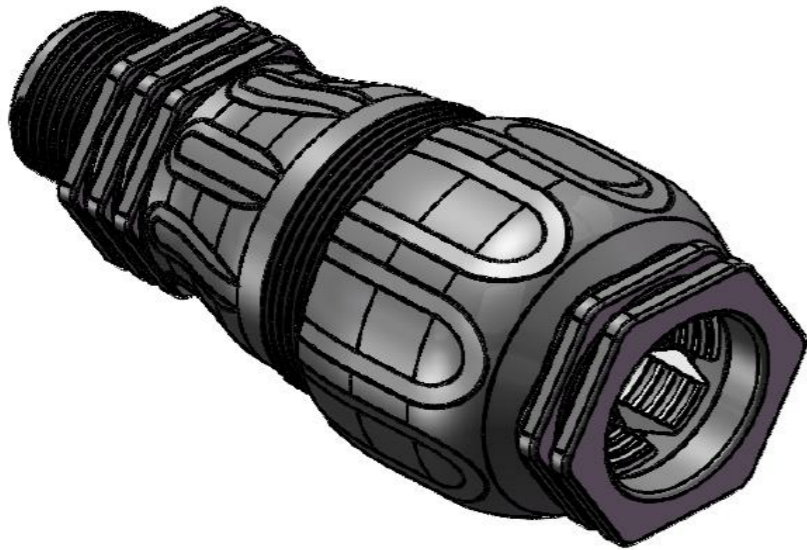

Type 113

RWG nr.	NRF	Dimension	Description	d1	D1	d2	slw2	L1	es1	z1
8220004	2561084	20-27mm x R3/4"	Flexi coupling male thread	20-27	58	3/4"	37	135	96	39
8220005	2564244	20-27mm x R1"	Flexi coupling male thread	20-27	58	1"	37	138	96	42
8222133	NA	20-27mm x 3/4" NPT	Flexi coupling male thread	20-27	58	3/4"	37	135	96	39
8222134	NA	20-27mm x 1" NPT	Flexi coupling male thread	20-27	58	1"	37	138	96	42
8220024	2564251	27-35mm x R3/4"	Flexi coupling male thread	27-35	68	3/4"	45	140	95	45
8220007	2564245	27-35mm x R1"	Flexi coupling male thread	27-35	68	1"	45	143	95	48
8220028	2561032	35-50mm x R1 1/4"	Flexi coupling male thread	35-50	111	1 1/4"	67	276	207	69
8220008	2564246	35-50mm x R1 1/2"	Flexi coupling male thread	35-50	111	1 1/2"	67	276	207	69
8220009	2564247	49-63mm x R2"	Flexi coupling male thread	49-63	125	2"	80	281	213	68