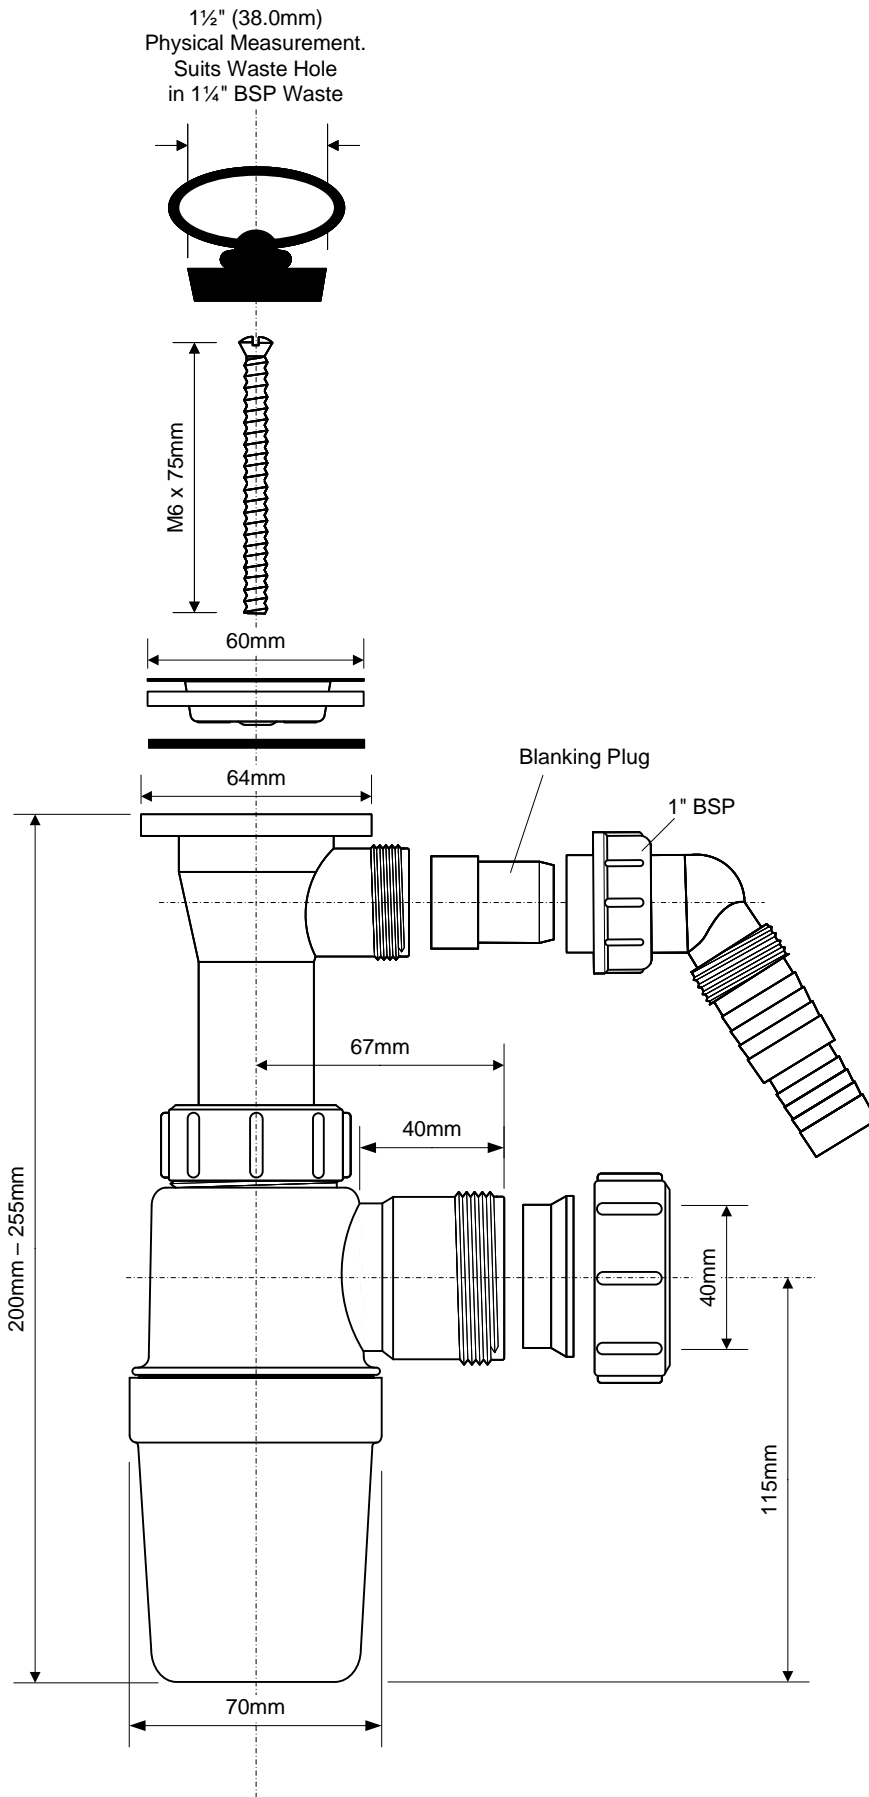

Code:

FVG31AWB

McALPINE

Drawing verified
correct as of:

09.10.12
TC

DRAWN BY

TC

SCALE

1: 2.1

REVISED

1-Add page 2 (TC 22.03.19)

FILENAME

FVG31AWB_2019070910451

DATE 5.VSD

DATE

09.10.12