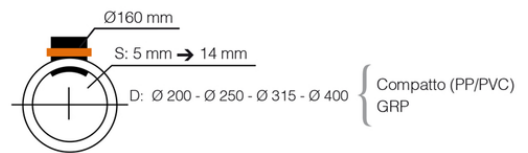

Easy Clip City OD Ø250-315-400

Mechanical saddle 90° for compact solid wall pipes/smooth pipes with small diameters.

Standard lip ring

Included one tube of lubricant: Camon scivolina Art. 6741500 jar gr. 150

GUIDE TO CHOOSE THE RIGHT MECHANICAL SADDLE <https://configuratore.redi.it/>

Reference	DN (mm)	Ø (mm)	S Pipe Max (mm)	L1 (mm)	L2 (mm)
1432258	250	160	15	285	290
1433358	315	160	15	315	290
1434458	400	160	18	360	290