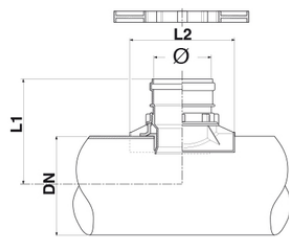

Easy Clip City OD Ø250-315-400

Mechanical saddle 90° for compact solid wall pipes/smooth pipes with small diameters.

Standard lip ring

Included one tube of lubricant: Camon scivolina Art. 6741500 jar gr. 150

GUIDE TO CHOOSE THE RIGHT MECHANICAL SADDLE <https://configuratore.redi.it/>

Reference	DN (mm)	Ø (mm)	S Pipe Max (mm)	L1 (mm)	L2 (mm)
1432258	250	160	15	285	290
1433358	315	160	15	315	290
1434458	400	160	18	360	290