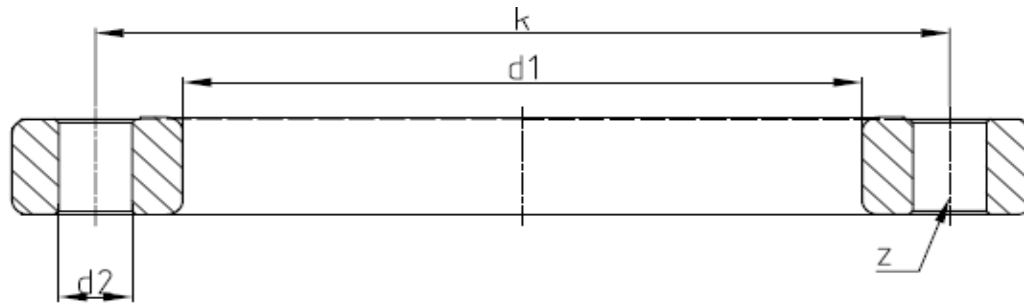

aquatherm blue pipe

SDR	Rør				Flens PN10/16			
	Utvendig dimensjon (d1)	Godstykkelse	Innvendig dimensjon	DN	DN	k	d2	Boltantall (z)
7,4	20mm	2,8mm	14,4mm	DN 15	-	-	-	-
7,4	25mm	3,5mm	18,0mm	DN 20	-	-	-	-
7,4	32mm OT	4,4mm	23,2mm	DN 20	DN 25	85mm	14mm	4
11	32mm	2,9mm	26,2mm	DN 25	DN 25	85mm	14mm	4
11	40mm	3,7mm	32,6mm	DN 32	DN 32	100mm	18mm	4
11	50mm	4,6mm	40,8mm	DN 40	DN 40	110mm	18mm	4
11	63mm	5,8mm	51,4mm	DN 50	DN 50	125mm	18mm	4
11	75mm	6,8mm	61,4mm	DN 65	DN 65	145mm	18mm	4
11	90mm	8,2mm	73,6mm	DN 80	DN 80	160mm	18mm	8
11	110mm	10,0mm	90,0mm	-	DN 100	180mm	18mm	8
11	125mm	11,4mm	102,2mm	DN 100	DN 125	210mm	18mm	8
11	160mm	14,6mm	130,8mm	DN 125	DN 150	240mm	22mm	8
11	200mm	18,2mm	163,6mm	DN 150	DN 200	295mm	22mm	8
11	250mm	22,7mm	204,6mm	DN 200	DN 250	350mm	22mm	12
17,6	160mm	9,1mm	141,8mm	DN 150	DN 150	240mm	22mm	8
17,6	200mm	11,4mm	177,2mm	DN 200	DN 200	295mm	22mm	8
17,6	250mm	14,2mm	221,6mm	DN 250	DN 250	350mm	22mm	12