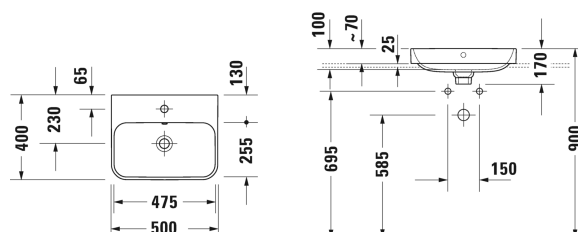

Happy D.2 Plus Washbowl # 236050..00 / 236050..60

| < 500 mm > |

Washbowl	Dimension	Weight	Order number
ground, with overflow, with tap platform, back plane unglazed, fixings included, Ceramic covered push-open waste included, 500 mm			
Colors			
00 White Alpin 13 Anthracite Matt 61 White/Anthracite Matt			
Variant			
● inside colour White, outside colour White	500 x 400 mm		236050..00
☒ inside colour White, outside colour White	500 x 400 mm		236050..60
Sanitary ceramics with the special WonderGliss surface finish will remain clean and attractive-looking for a long time to come. When ordering WonderGliss please add a "1" as eleventh digit to the model number.			
Accessory			
Design Siphon		1.500 kilogram	005036
Suitable products			
Vanity unit wall-mounted 1 pull-out compartment, countertop including one cut-out, for 1 above counter basin central, 800 x 550 mm	800 x 550 mm		KT6694
Vanity unit wall-mounted 1 pull-out compartment, countertop including one cut-out, for 1 above counter basin central, 1000 x 550 mm	1000 x 550 mm		KT6695
Vanity unit wall-mounted 1 pull-out compartment, countertop including one cut-out, for 1 above counter basin central, 1200 x 550 mm	1200 x 550 mm		KT6696
Vanity unit wall-mounted 2 pull-out compartments, 1 countertop with one cut-out or two cut-outs, for 1 or 2 above counter basins, 1400 x 550 mm	1400 x 550 mm		KT6697 B/L/R
Vanity unit wall-mounted 2 drawers, upper drawer including cut-out for siphon and siphon cover, countertop including one cut-out, for 1 above counter basin central, 800 x 550 mm	800 x 550 mm		KT6654