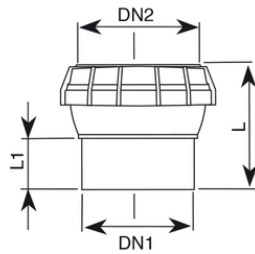

Swivel 160

Swivel DN 160 mm.
 Pre-lubricated and ready to install.
 Rotation up to 10° to facilitate house connections and balance ground settlement.
 Gasket Standard Lip Ring

Patent: EP 040298754

| Reference | DN1 (mm) | DN2 (mm) | L (mm) | L1 (mm) | RAL | Gasket |
|-----------|----------|----------|--------|---------|-------|----------|
| 1991658 | 160 | 160 | 180 | 85 | Black | Standard |