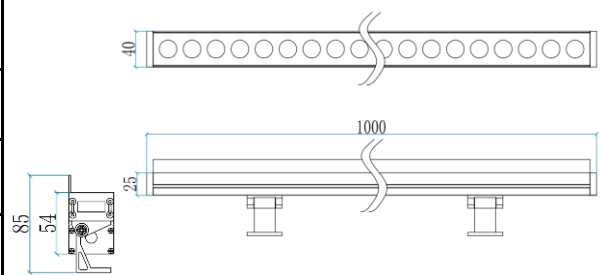

L502\*W40\*H40 mm

Range of application

outdoor

**Lighting Resource**

**Luminous Intensity Distribution Curve**

LED Chip

Cree chip, SMD3030

Power

Pixel

others

Adjusted holder

180°

Control

ON/OFF

Beam Angle(50%) C0-180,C90-270: 40.7 deg,20.9 deg  
C0-180 — C90-270 —

**Fixture Size**

**Installation effect chart**