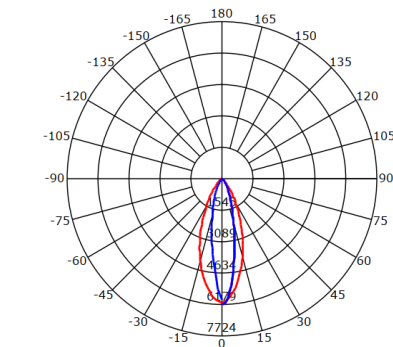

L502\*W40\*H40 mm

Range of application

outdoor

**Lighting Resource**

**Luminous Intensity Distribution Curve**

LED Chip

Cree chip, SMD3030

Power

Light Output Ratio(LOR)

80-90LM/W

Input Voltage

DC24V

CRI

80

Power factor

1

Pixel

others

Adjusted holder

180°

Control

ON/OFF

Beam Angle(50%) C0-180,C90-270: 40.7 deg,20.9 deg  
C0-180 — C90-270 —

**Fixture Size**