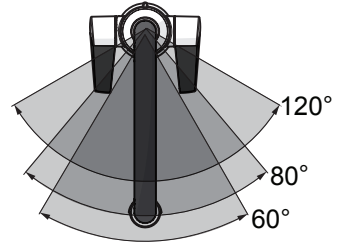

AA 1.5 V Lithium x 2

①

> 75°C

< 0°C

	Afterflow period (touchless function)	Max. flow period	Automatic flush	Automatic flush period	ON / OFF
	P1	P2	P3	P4	P5
U1	2 s	10 s	0	10 s	OFF
U2	4 s	40 s	12 h	30 s	ON
U3	8 s	60 s	24 h	60 s	-
U4	10 s	120 s	48 h	120 s	-
U5	20 s	180 s	72 h	180 s	FS