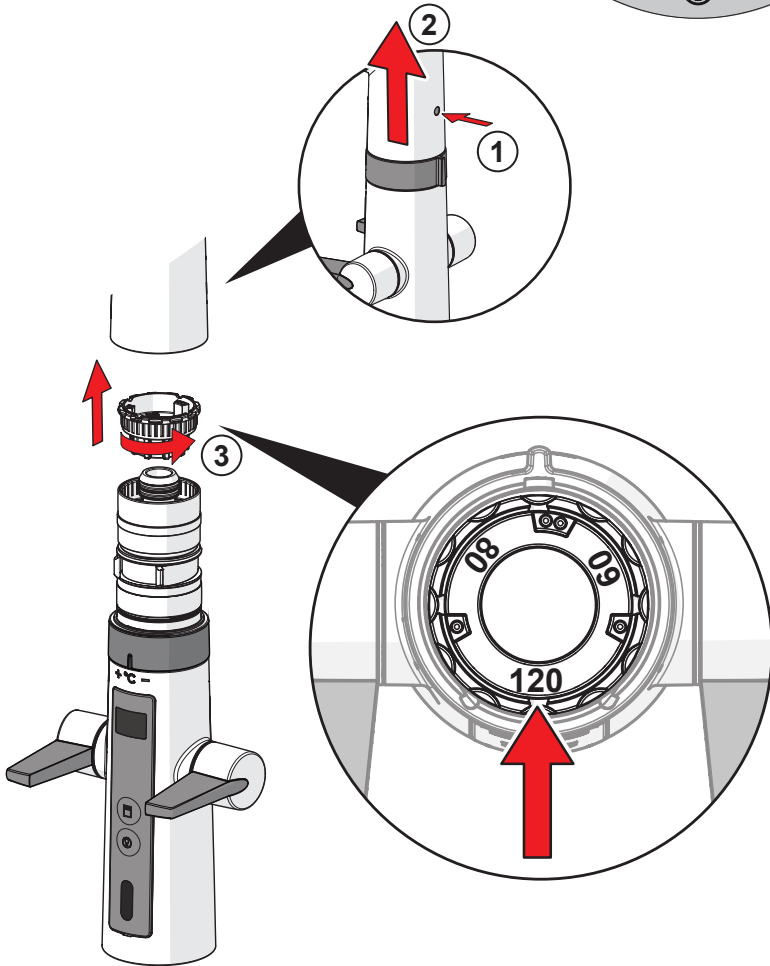

AA 1.5 V Lithium x 2

①

> 75°C

< 0°C

	Afterflow period (touchless function)	Max. flow period	Automatic flush	Automatic flush period	ON / OFF
	P1	P2	P3	P4	P5
U1	2 s	10 s	0	10 s	OFF
U2	4 s	40 s	12 h	30 s	ON
U3	8 s	60 s	24 h	60 s	-
U4	10 s	120 s	48 h	120 s	-
U5	20 s	180 s	72 h	180 s	FS