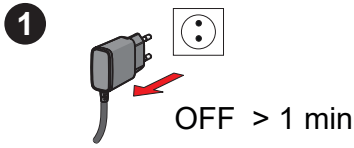

AA 1.5 V Lithium x 2

①

> 75°C

< 0°C

	Afterflow period (touchless function)	Max. flow period	Automatic flush	Automatic flush period	ON / OFF
	P1	P2	P3	P4	P5
U1	2 s	10 s	0	10 s	OFF
U2	4 s	40 s	12 h	30 s	ON
U3	8 s	60 s	24 h	60 s	-
U4	10 s	120 s	48 h	120 s	-
U5	20 s	180 s	72 h	180 s	FS