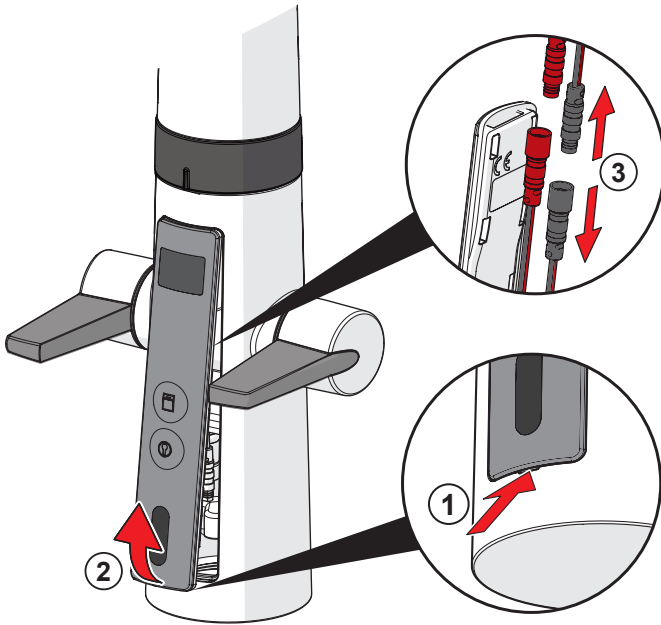

AA 1.5 V Lithium x 2

①

> 75°C

< 0°C

	Afterflow period (touchless function)	Max. flow period	Automatic flush	Automatic flush period	ON / OFF
	P1	P2	P3	P4	P5
U1	2 s	10 s	0	10 s	OFF
U2	4 s	40 s	12 h	30 s	ON
U3	8 s	60 s	24 h	60 s	-
U4	10 s	120 s	48 h	120 s	-
U5	20 s	180 s	72 h	180 s	FS