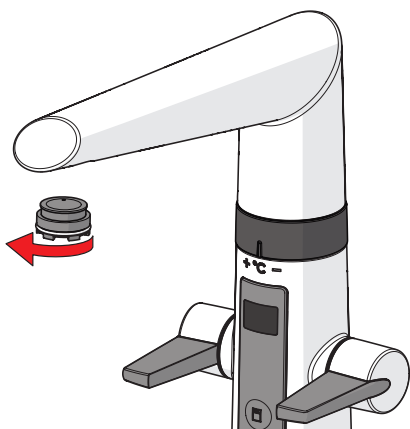

 **ON 4 h**  
automatic OFF

 **ON 12 h**  
automatic OFF

 **OFF**

OFF 2 min  
automatic ON

OFF

ON

①

①