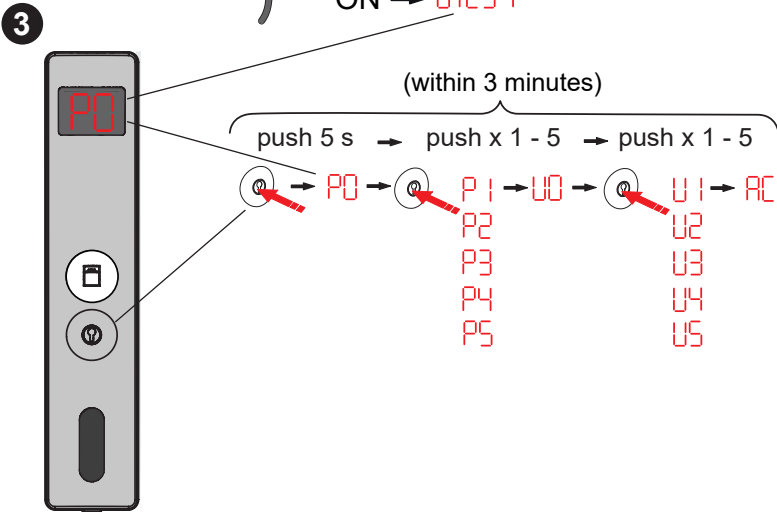

AA 1.5 V Lithium x 2

①

> 75°C

< 0°C

	Afterflow period (touchless function)	Max. flow period	Automatic flush	Automatic flush period	ON / OFF
	P1	P2	P3	P4	P5
U1	2 s	10 s	0	10 s	OFF
U2	4 s	40 s	12 h	30 s	ON
U3	8 s	60 s	24 h	60 s	-
U4	10 s	120 s	48 h	120 s	-
U5	20 s	180 s	72 h	180 s	FS