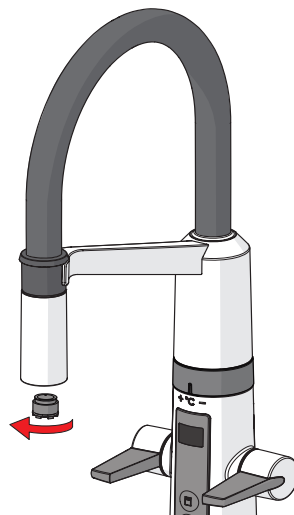

 **ON 4 h**  
automatic OFF

 **ON 12 h**  
automatic OFF

 **OFF**

OFF 2 min  
automatic ON

OFF

ON

①

①