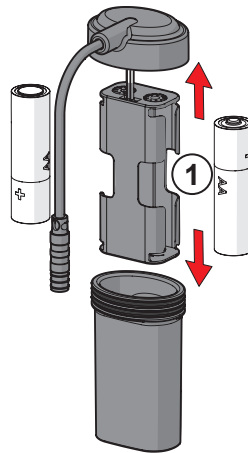

 **ON 4 h**  
automatic OFF

 **ON 12 h**  
automatic OFF

 **OFF**

OFF 2 min  
automatic ON

OFF

ON

①

①