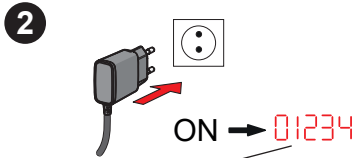

AA 1.5 V Lithium x 2

①

> 75°C

< 0°C

	Afterflow period (touchless function)	Max. flow period	Automatic flush	Automatic flush period	ON / OFF
	P1	P2	P3	P4	P5
U1	2 s	10 s	0	10 s	OFF
U2	4 s	40 s	12 h	30 s	ON
U3	8 s	60 s	24 h	60 s	-
U4	10 s	120 s	48 h	120 s	-
U5	20 s	180 s	72 h	180 s	FS