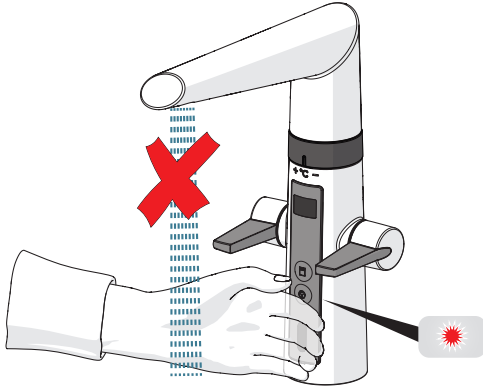

 **ON 4 h**  
automatic OFF

 **ON 12 h**  
automatic OFF

 **OFF**

OFF 2 min  
automatic ON

OFF

ON

①

①