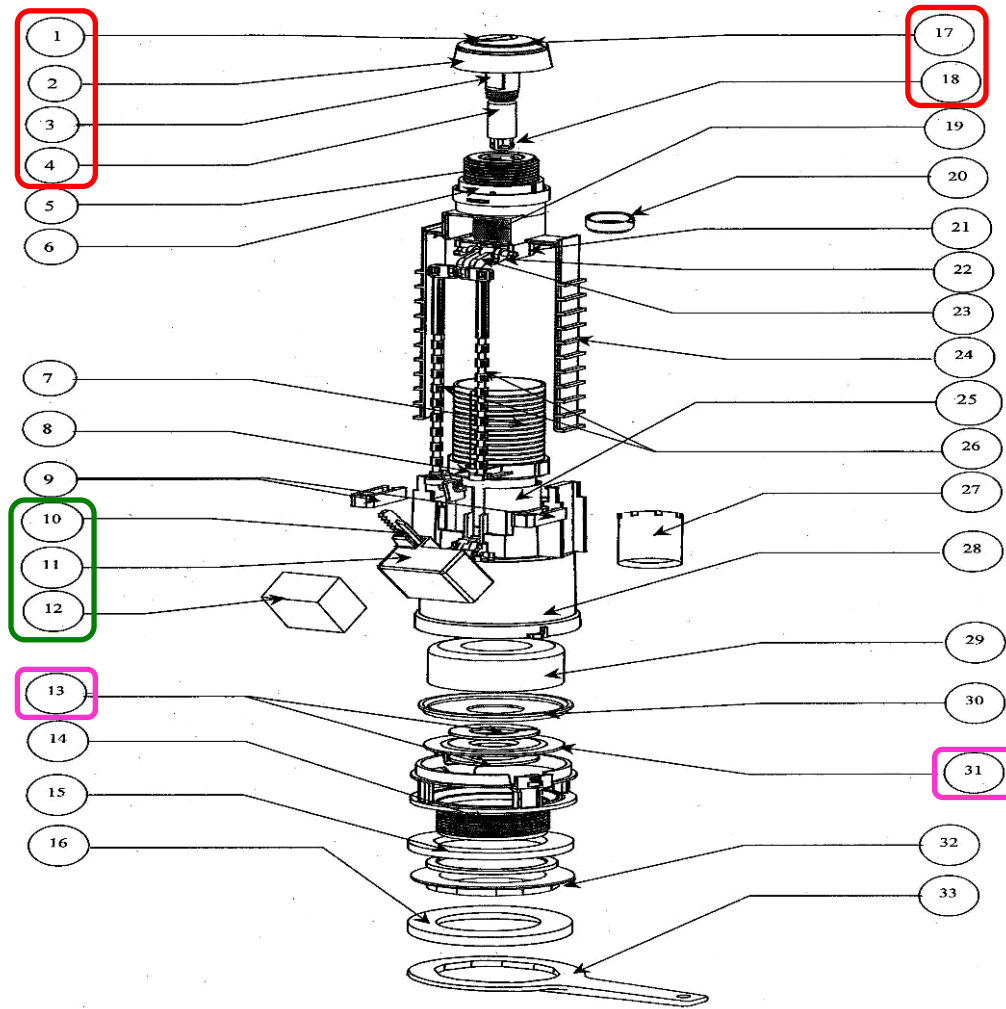

Spare parts for SIAMP Trim - Outlet valve components: Komplet system WW965443

IDEAL
STANDARD
EE

Part	Content	SAP Description EN	SAP Description BG	Code
 1	Button 3/6 L with logo Vidima	SIAMP BUTTON 3/6L LOGO VIDIMA	SIAMP БУТОН 3/6Л ЛОГО ВИДИМА	WW965363
	3/6 L logo Ideal Standard	SIAMP BUTTON 3/6L LOGO IS	SIAMP БУТОН 3/6Л ЛОГО IS	WW965450
	3/6 L without logo	SIAMP BUTTON 3/6L W/O LOGO	SIAMP БУТОН 3/6Л БЕЗ ЛОГО	WW965451

Part	Content	SAP Description EN	SAP Description BG	Code
 2	Clips	SIAMP SET OF CLIPS AND SEAL	SIAMP КОМПЛ. СКОБА И УПЛЪТНЕНИЕ	WW965452
	Seal			

Part	Content	SAP Description EN	SAP Description on BG	Code
 3	Small float rocker	SIAMP SET OF SMALL FLOAT WITH ROCKER	SIAMP МАЛЪК ПОПЛАВЪК С ДЪРЖАЧ	WW965453
	Small float			