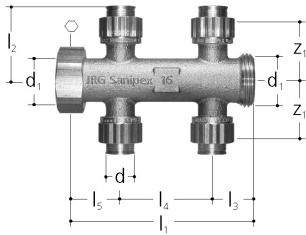

## Distributor 2-way, double

- Description: max. 24 LU
- Material: gunmetal
- Connection: male thread, cone grip unions

d (mm)	JRG Code	GF Code	SP	Weight (kg)	d1 G (inch)	l1 (mm)	l2 (mm)	l3 (mm)	l4 (mm)	l5 (mm)	z1 (mm)	z2 (mm)
12	<b>5419.212</b>	<b>351 523 210</b>	1	0.390	1	110	43	24	55	31	30	37
16	<b>5419.216</b>	<b>351 562 101</b>	1	0.490	1	110	46	24	55	31	29	37