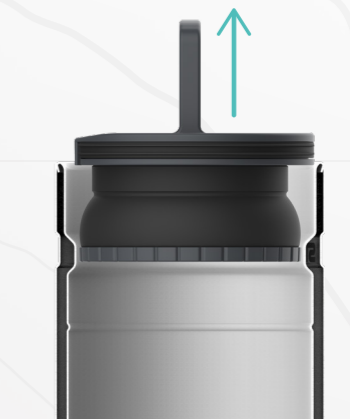

CERAMIVAC™ FINISH
A durable ceramic finish on stainless steel vacuum insulation

OVERMOLDED HANDLE
For a sure grip and on-the-go comfort

Flip forward for a tight leakproof seal for packing.

Flip backward for on-the-go drinking.

Flip upward for removal and easy cleaning.

STANLEY **vs.** THE WORLD

A young climber dropped her Stanley from 1,000 ft up. Assuming it was gone for good, she continued on.

Weeks later, she returned to the base of the cliff to find another group of climbers bragging about their latest find: a “brand new” Stanley.