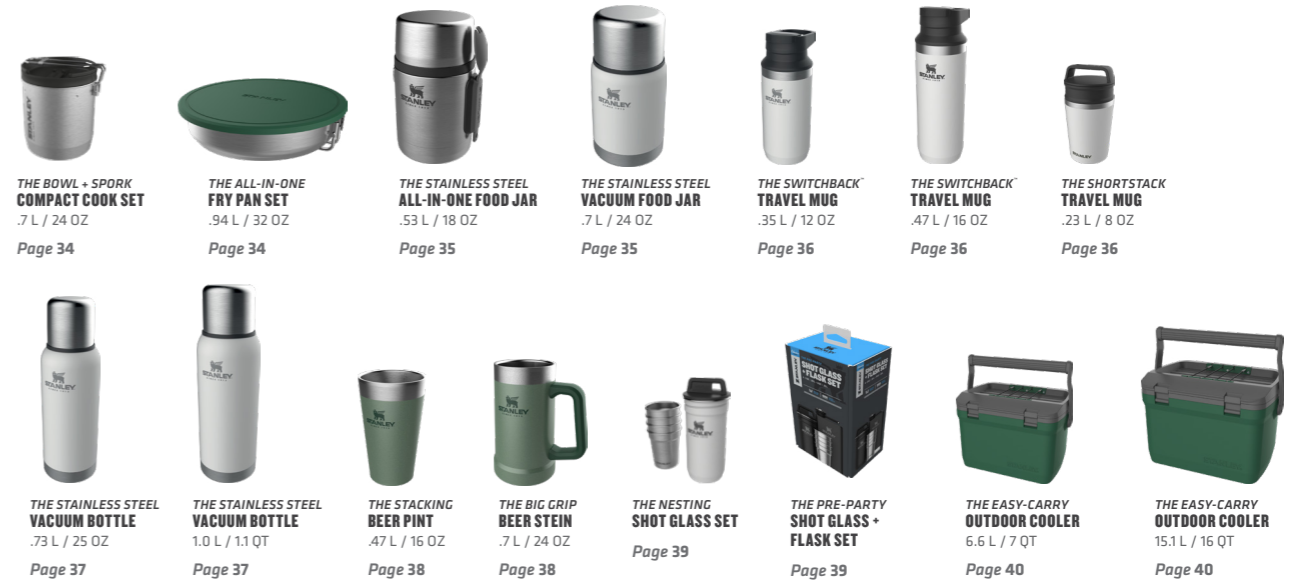

ADVENTURE SERIES

**THE BOWL + SPORK
COMPACT COOK SET**
.7 L / 24 OZ
Page 34

**THE ALL-IN-ONE
FRY PAN SET**
.94 L / 32 OZ
Page 34

**THE STAINLESS STEEL
ALL-IN-ONE FOOD JAR**
.53 L / 18 OZ
Page 35

**THE STAINLESS STEEL
VACUUM FOOD JAR**
.7 L / 24 OZ
Page 35

**THE SWITCHBACK™
TRAVEL MUG**
.35 L / 12 OZ
Page 36

**THE SWITCHBACK™
TRAVEL MUG**
.47 L / 16 OZ
Page 36

**THE SHORTSTACK
TRAVEL MUG**
.23 L / 8 OZ
Page 36

**THE STAINLESS STEEL
VACUUM BOTTLE**
.73 L / 25 OZ
Page 37

**THE STAINLESS STEEL
VACUUM BOTTLE**
1.0 L / 1.1 QT
Page 37

**THE STACKING
BEER PINT**
.47 L / 16 OZ
Page 38

**THE BIG GRIP
BEER STEIN**
.7 L / 24 OZ
Page 38

**THE NESTING
SHOT GLASS SET**
Page 39

**THE PRE-PARTY
SHOT GLASS +
FLASK SET**
Page 39

**THE EASY-CARRY
OUTDOOR COOLER**
6.6 L / 7 QT
Page 40

**THE EASY-CARRY
OUTDOOR COOLER**
15.1 L / 16 QT
Page 40

STANLEY CUSTOM PRINT PROGRAM

All products are available for Stanley's custom print program.

See page 46 or contact your account manager for further details.

BUILT FOR LIFE™ LIFETIME WARRANTY

Stanley has stood the test of time because it's built to. That's the Stanley Promise.

Since 1913, we've built our gear to outlast damn near everything. Frankly, we've built it to outlast you. So it's no wonder that Stanleys have been known to stand up to some pretty tough stuff: bulldozers, bullets, explosions, hurricanes.

No matter what you put it through, your Stanley will hold up and the contents will stay hot (or cold). It's an agreement that we've been proud to shake on for over 100 years.

But nobody's perfect. If your Stanley doesn't live up to its legendary reputation, we'll do what it takes to make it right. It's that simple.