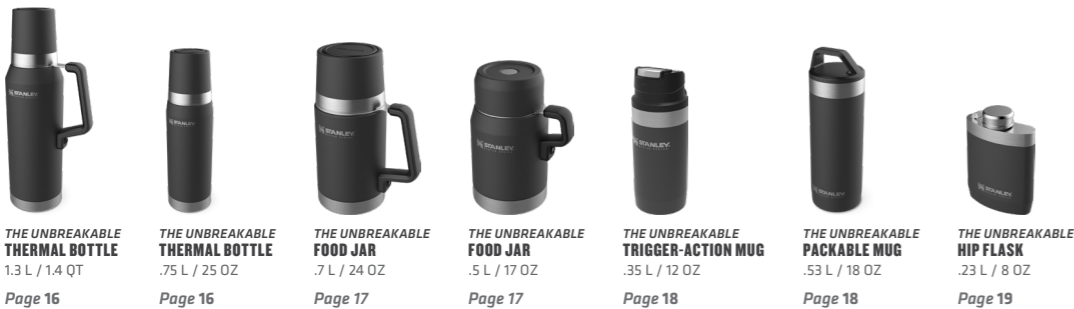

MASTER SERIES

**THE UNBREAKABLE
THERMAL BOTTLE**
1.3 L / 1.4 QT
Page 16

**THE UNBREAKABLE
THERMAL BOTTLE**
.75 L / 25 OZ
Page 16

**THE UNBREAKABLE
FOOD JAR**
.7 L / 24 OZ
Page 17

**THE UNBREAKABLE
FOOD JAR**
.5 L / 17 OZ
Page 17

**THE UNBREAKABLE
TRIGGER-ACTION MUG**
.35 L / 12 OZ
Page 18

**THE UNBREAKABLE
PACKABLE MUG**
.53 L / 18 OZ
Page 18

**THE UNBREAKABLE
HIP FLASK**
.23 L / 8 OZ
Page 19