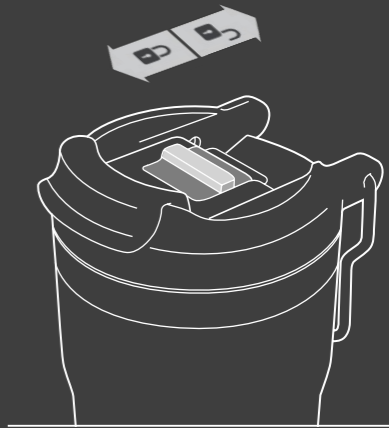

TWIN-LOCK™ – SLIDE LOCK KEEPS THE LID SECURELY CLOSED LETTING YOU PACK WITH CONFIDENCE.

THE TRIGGER-ACTION TRAVEL MUG

- 18/8 stainless steel, BPA-free
- Double-wall vacuum insulation
- Leakproof + packable
- Trigger-action, push button lid
- Easy-clean lid, dishwasher safe
- Car cup compatible

.35 L / 12 OZ

05 HRS HOT | 08 HRS COLD | 20 HRS ICED

.47 L / 16 OZ

07 HRS HOT | 10 HRS COLD | 30 HRS ICED

	12 OZ	16 OZ
HT. GREEN	10-06440-014	10-06439-030
MATTE BLACK	10-06440-015	10-06439-031
POLAR	10-06440-016	10-06439-032
NIGHTFALL	10-06440-017	10-06439-033
WINE	10-06440-043	10-06439-120