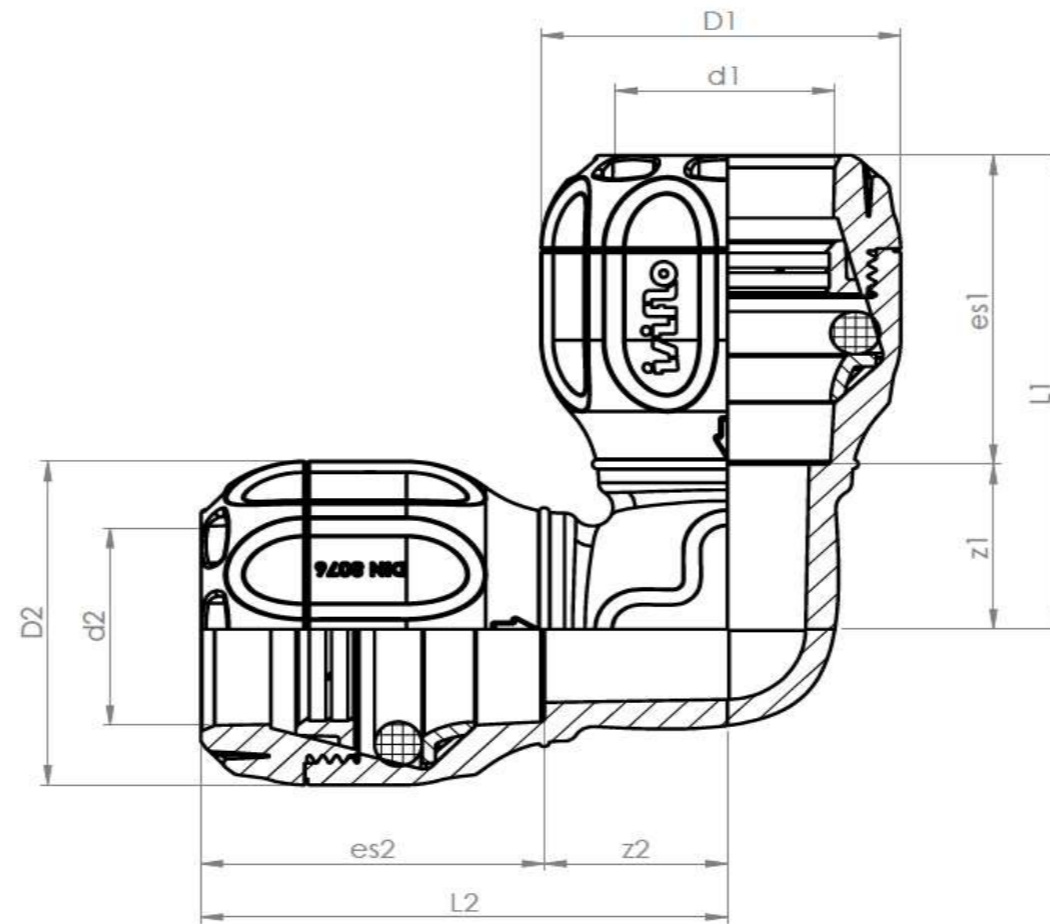

Type 120

RWG nr.	NRF	Dimension	Description	d1	D1	d2	D2	L1	L2	es1	es2	z1	z2
8211202	2569676	20mm x 20mm	Albue 90°	20	41	20	41	67	67	46	46	21	21
8211203	2569677	25mm x 25mm	Albue 90°	25	46	25	46	70	70	47	47	23	23
8211204	2569678	32mm x 32mm	Albue 90°	32	55	32	55	78	78	50	50	28	28
8211205	2569679	40mm x 40mm	Albue 90°	40	68	40	68	96	96	62	62	34	34
8211206	2569681	50mm x 50mm	Albue 90°	50	80	50	80	121	121	84	84	37	37
8211207	2569682	63mm x 63mm	Albue 90°	63	94	63	94	132	132	82	82	50	50