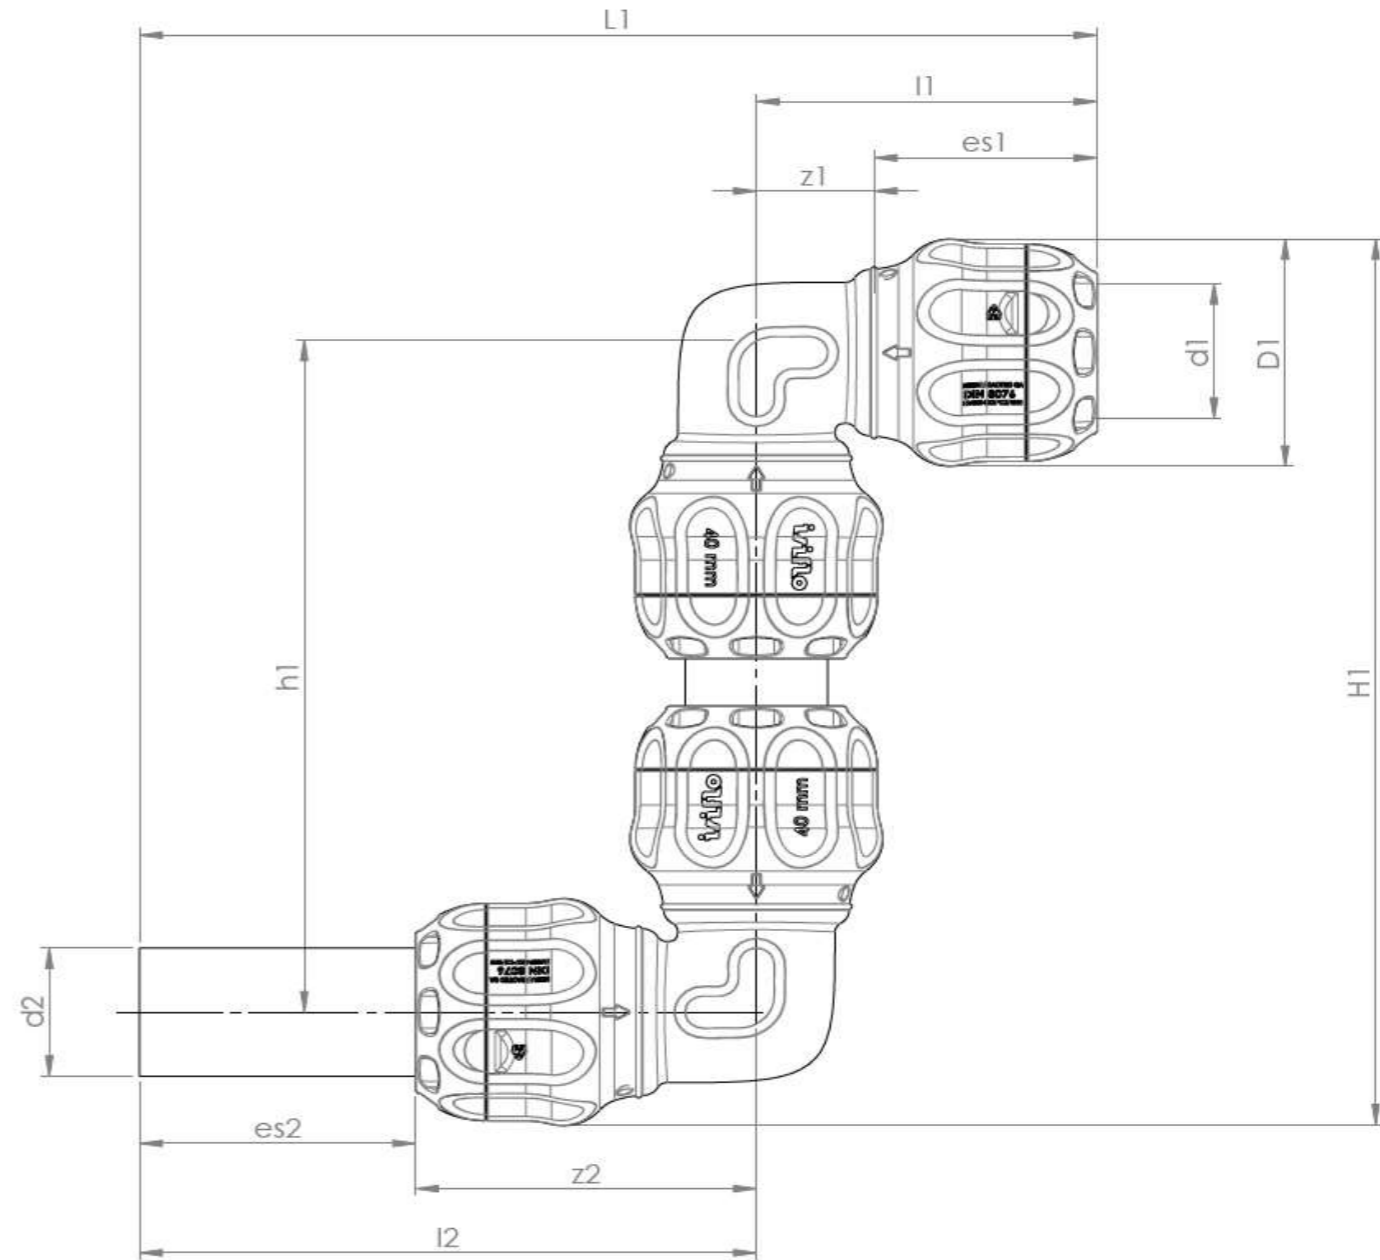

Type 229

RWG nr.	NRF	Dimension	Description	D1	d1	d2	L1	l1	es1	z1	l2	es2	z2	H1	h1
8212294	2561062	32mm	Double swivel elb.	55	32	32	215	76	50	26	138	63	75	222	167
8212295	2561063	40mm	Double swivel elb.	68	40	40	271	96	62	34	174	78	96	280	208
8212296	2561072	50mm	Double swivel elb.	80	50	50	339	121	84	37	217	99	118	338	255
8212297	2561073	63mm	Double swivel elb.	95	63	63	342	116	86	30	225	108	117	358	259