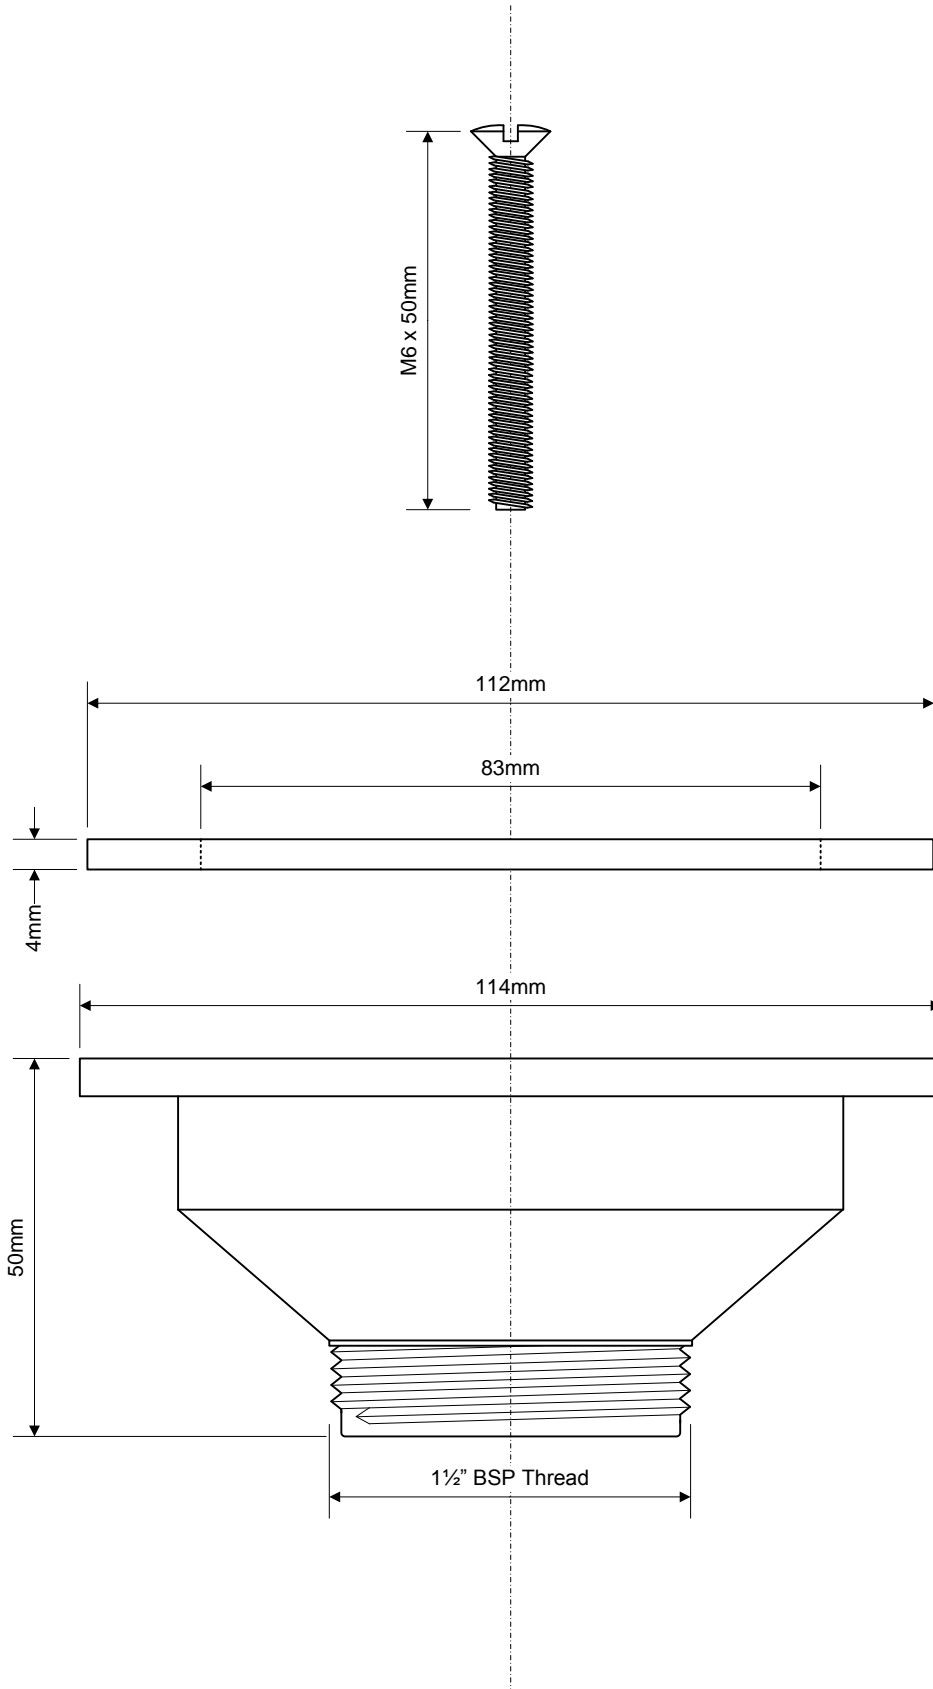

Code:

BSW45BODYDEN-N

©
McALPINE

Drawing verified
correct as of:

06.02.12
T.C.

DRAWN BY

TC

REVISED

SCALE

1: 1

FILENAME

BSW45BODYDEN-N.VSD

DATE

06.02.12