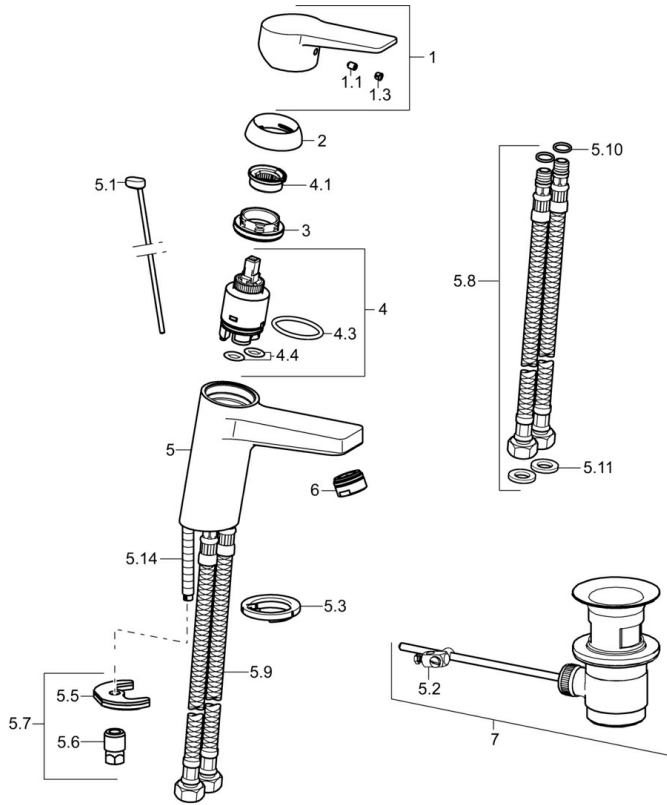

EAN: 4015474259720
static.hansa.com/09052283

- Washbasin
- Single-lever
- Deck mounted
- Chrome
- Fixed spout
- PCA® - constant flow rate regardless of pressure variations
- Hot/Cold symbols, Single operating lever/handle
- Limitation option for maximum temperature and flow-rate, Adjustable hot water stop (included, retrofittable)
- ø 35 mm ceramic cartridge for flow and temperature control
- Flexible inlet pipes
- Inner body made of DZR brass, Rapid installation system
- Without pop-up waste, Without draw-rod opening

Technical data

Flow properties

Flow-rate at 3 bar (with flow controller)	6.0 l/min
Pressure loss with flow (0.1 l/s)	2 bar

Technical properties

DN-size (nominal dimension)	DN15
Hot water supply	max. +70°C
Working pressure	1-10 bar
Connection size	G3/8
Projection	121 mm
Backflow prevention (EN1717)	AA
Material	Brass

Spare parts

SP09092283

	Name	Code
1	Lever	59913910
1	Lever	59913911
1.1	Screw, M5x8, SW2.5	59904755
1.3	Symbol plug Grey	59912112
2	Covering cap, 33x3 mm	59912504
3	Tightening nut, M40x1, SW30	59913210
4	Cartridge, 3.5 Eco	59912324
4	Cartridge, 3.5 Classic	59913075
4.1	Temperature adjustment limiter	59912325
4.3	O-ring, d 28.24x2.62 Discontinued	59912590
4.4	O-ring, d 10.10x1.60 Discontinued	59905072
5.1	Pop-up operating rod	59913067
5.2	Swivel joint	59904624
5.3	Bottom seal	59914591
5.5	Fixing plate	59904765
5.6	Screw, M8x1, SW13	59904766
5.7	Fixing set	59912113
5.8	Flexible pipe, L=430, G3/8-M10x1 RH Discontinued	59913213
5.9	Flexible pipe, L=430, G3/8-M10x1	59912515
5.10	O-ring, d 7.65x1.78	59902337
5.11	Gasket, 9.5x14.4x2	59912551
5.14	Fixing screw, M8x1, L=140	59912474
6	Aerator, M24x1, 6 l/min	59913727
7	Pop-up waste	59904620
7	Pop-up waste, (2019-)	59914764
N.I.	Key, SW30/34	59912108