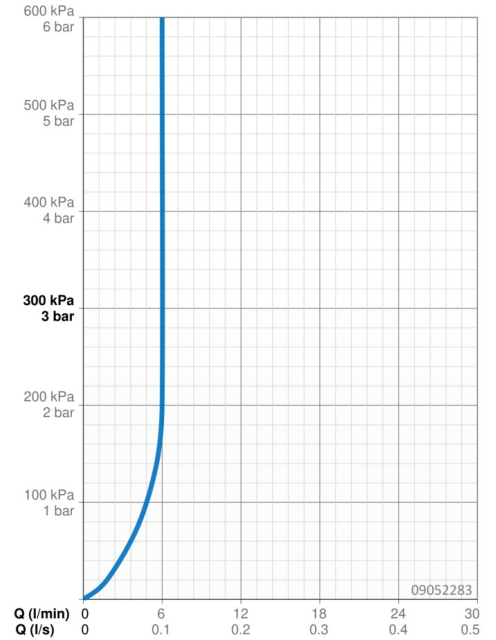

EAN: 4015474259720
static.hansa.com/09052283

- Washbasin
- Single-lever
- Deck mounted
- Chrome
- Fixed spout
- PCA® - constant flow rate regardless of pressure variations
- Hot/Cold symbols, Single operating lever/handle
- Limitation option for maximum temperature and flow-rate, Adjustable hot water stop (included, retrofittable)
- ø 35 mm ceramic cartridge for flow and temperature control
- Flexible inlet pipes
- Inner body made of DZR brass, Rapid installation system
- Without pop-up waste, Without draw-rod opening

Technical data

Flow properties

Flow-rate at 3 bar (with flow controller)	6.0 l/min
Pressure loss with flow (0.1 l/s)	2 bar

Technical properties

DN-size (nominal dimension)	DN15
Hot water supply	max. +70°C
Working pressure	1-10 bar
Connection size	G3/8
Projection	121 mm
Backflow prevention (EN1717)	AA
Material	Brass

Regulations

EN standard	EN 817
Noise class	I (ISO 3822)

Approvals and Declarations

KIWA	K6116/08
DVGW	NW-6506CQ0410
ABP	P-IX 38553/IA
EPD	S-P-06391

Sustainability

EPD module A1 (kg CO2 eq.)	5,63
EPD module A2 (kg CO2 eq.)	0,27
EPD module A3 (kg CO2 eq.)	0,53
EPD module A1-A3 (kg CO2 eq.)	6,44
EPD module A4 (kg CO2 eq.)	0,18
EPD module B7 (kg CO2 eq.)	1854,00
EPD module C2 (kg CO2 eq.)	0,01
EPD module C3 (kg CO2 eq.)	0,01
EPD module C4 (kg CO2 eq.)	0,05
EPD module D (kg CO2 eq.)	-4,58