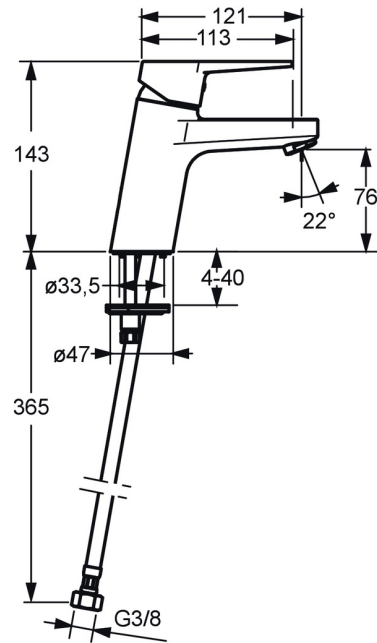

EAN: 4015474259720
static.hansa.com/09052283

- Washbasin
- Single-lever
- Deck mounted
- Chrome
- Fixed spout
- PCA® - constant flow rate regardless of pressure variations
- Hot/Cold symbols, Single operating lever/handle
- Limitation option for maximum temperature and flow-rate, Adjustable hot water stop (included, retrofittable)
- ø 35 mm ceramic cartridge for flow and temperature control
- Flexible inlet pipes
- Inner body made of DZR brass, Rapid installation system
- Without pop-up waste, Without draw-rod opening

Technical data

Flow properties

Flow-rate at 3 bar (with flow controller)	6.0 l/min
Pressure loss with flow (0.1 l/s)	2 bar

Technical properties

DN-size (nominal dimension)	DN15
Hot water supply	max. +70°C
Working pressure	1-10 bar
Connection size	G3/8
Projection	121 mm
Backflow prevention (EN1717)	AA
Material	Brass

Spare parts

SP09092283

	Name	Code
1	Lever	59913910
1	Lever	59913911
1.1	Screw, M5x8, SW2.5	59904755
1.3	Symbol plug Grey	59912112
2	Covering cap, 33x3 mm	59912504
3	Tightening nut, M40x1, SW30	59913210
4	Cartridge, 3.5 Eco	59912324
4	Cartridge, 3.5 Classic	59913075
4.1	Temperature adjustment limiter	59912325
4.3	O-ring, d 28.24x2.62 Discontinued	59912590
4.4	O-ring, d 10.10x1.60 Discontinued	59905072
5.1	Pop-up operating rod	59913067
5.2	Swivel joint	59904624
5.3	Bottom seal	59914591
5.5	Fixing plate	59904765
5.6	Screw, M8x1, SW13	59904766
5.7	Fixing set	59912113
5.8	Flexible pipe, L=430, G3/8-M10x1 RH Discontinued	59913213
5.9	Flexible pipe, L=430, G3/8-M10x1	59912515
5.10	O-ring, d 7.65x1.78	59902337
5.11	Gasket, 9.5x14.4x2	59912551
5.14	Fixing screw, M8x1, L=140	59912474
6	Aerator, M24x1, 6 l/min	59913727
7	Pop-up waste	59904620
7	Pop-up waste, (2019-)	59914764
N.I.	Key, SW30/34	59912108