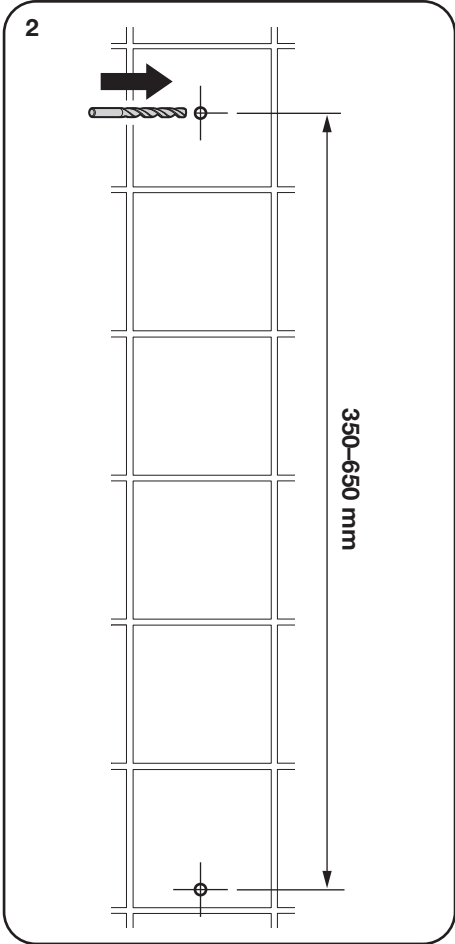

---

Monteringsanvisning / Installation instruction

FMM: 100 89 23 - Rev.001 - 22.12.09

## Install the shower set

4

5

6

7