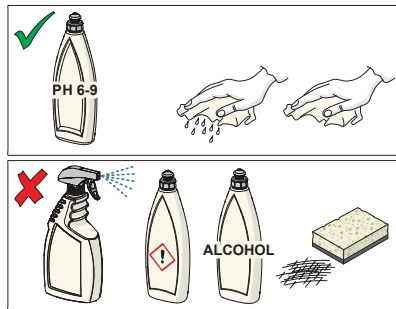

Bluetooth®

cleaning.oras.com

Oras Group is a powerful European provider of sanitary fittings: the market leader in the Nordics and a leading company in Continental Europe. The company's mission is to make the use of water easy and sustainable and its vision is to become the European leader of advanced sanitary fittings. Oras Group has two strong brands: Oras and Hansa.