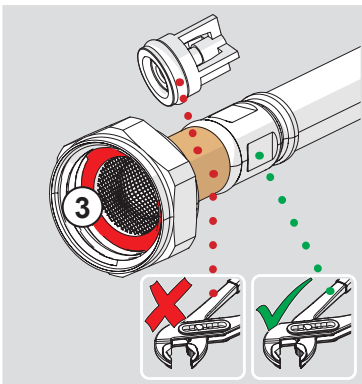

1 ON

2

3 OFF

Oras App

apps.oras.com

Lithium 2CR5 6V

2.5

① ②