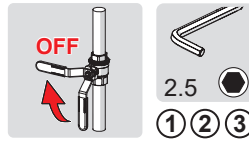

1 ON

2

3 OFF

Oras App

apps.oras.com

Lithium 2CR5 6V

2.5

① ②