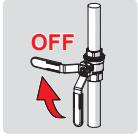

1 ON

2

3 OFF

Oras App

apps.oras.com

Lithium 2CR5 6V

2.5

① ②