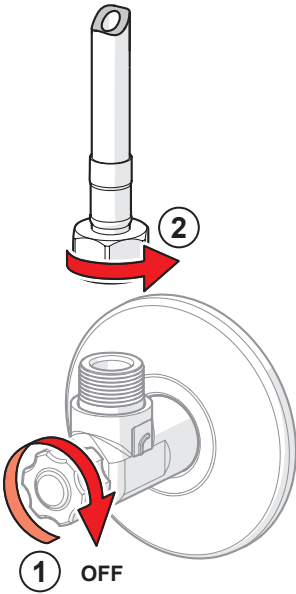

1 ON

2

3 OFF

Oras App

apps.oras.com

Lithium 2CR5 6V

2.5

① ②