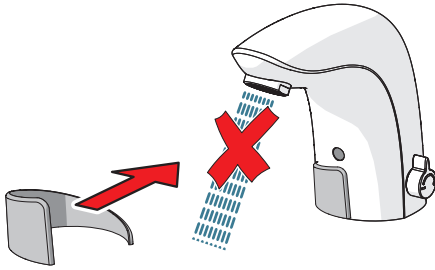

Bluetooth®

cleaning.oras.com

Oras Group is a powerful European provider of sanitary fittings: the market leader in the Nordics and a leading company in Continental Europe. The company's mission is to make the use of water easy and sustainable and its vision is to become the European leader of advanced sanitary fittings. Oras Group has two strong brands: Oras and Hansa.