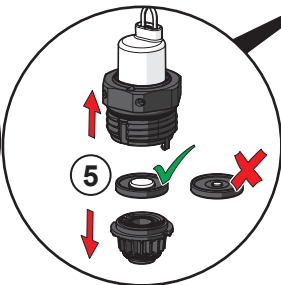

1 ON

2

3 OFF

Oras App

apps.oras.com

Lithium 2CR5 6V

2.5

① ②