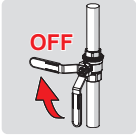

1 ON

2

3 OFF

Oras App

apps.oras.com

Lithium 2CR5 6V

2.5

① ②