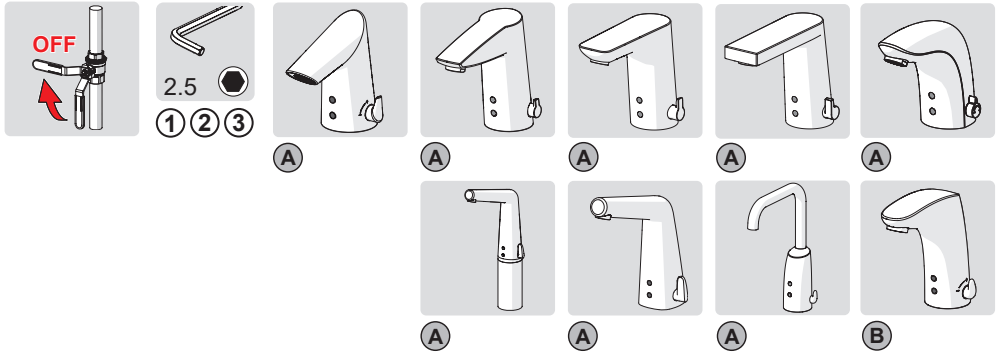

1 ON

2

3 OFF

Oras App

apps.oras.com

Lithium 2CR5 6V

2.5

① ②