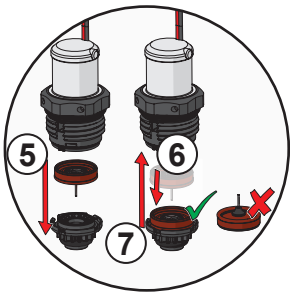

1 ON

2

3 OFF

Oras App

apps.oras.com

Lithium 2CR5 6V

2.5

① ②