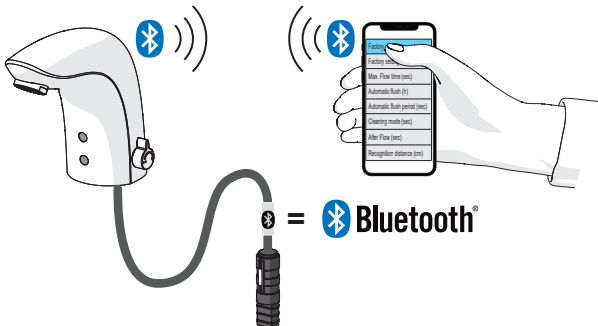

AUTOMATIC

2 s ± 1 s

max. 2 min

Bluetooth®

1 ON

2

3 OFF

Oras App

apps.oras.com