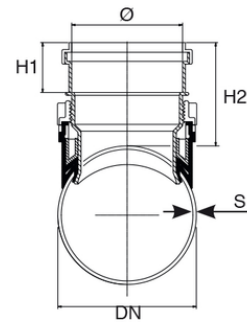

Easy Clip City OD Ø200

Mechanical saddle 90° for compact solid wall pipes/smooth pipes with small diameters.

Standard lip ring

Included one tube of lubricant: Camon scivolina Art. 6741500 jar gr. 150

Guide to choose the right mechanical saddle. <https://configuratore.redi.it/>

Reference	DN (mm)	Ø (mm)	S Pipe Max (mm)	L1 (mm)	L2 (mm)
1431158	200	160	9	255	195