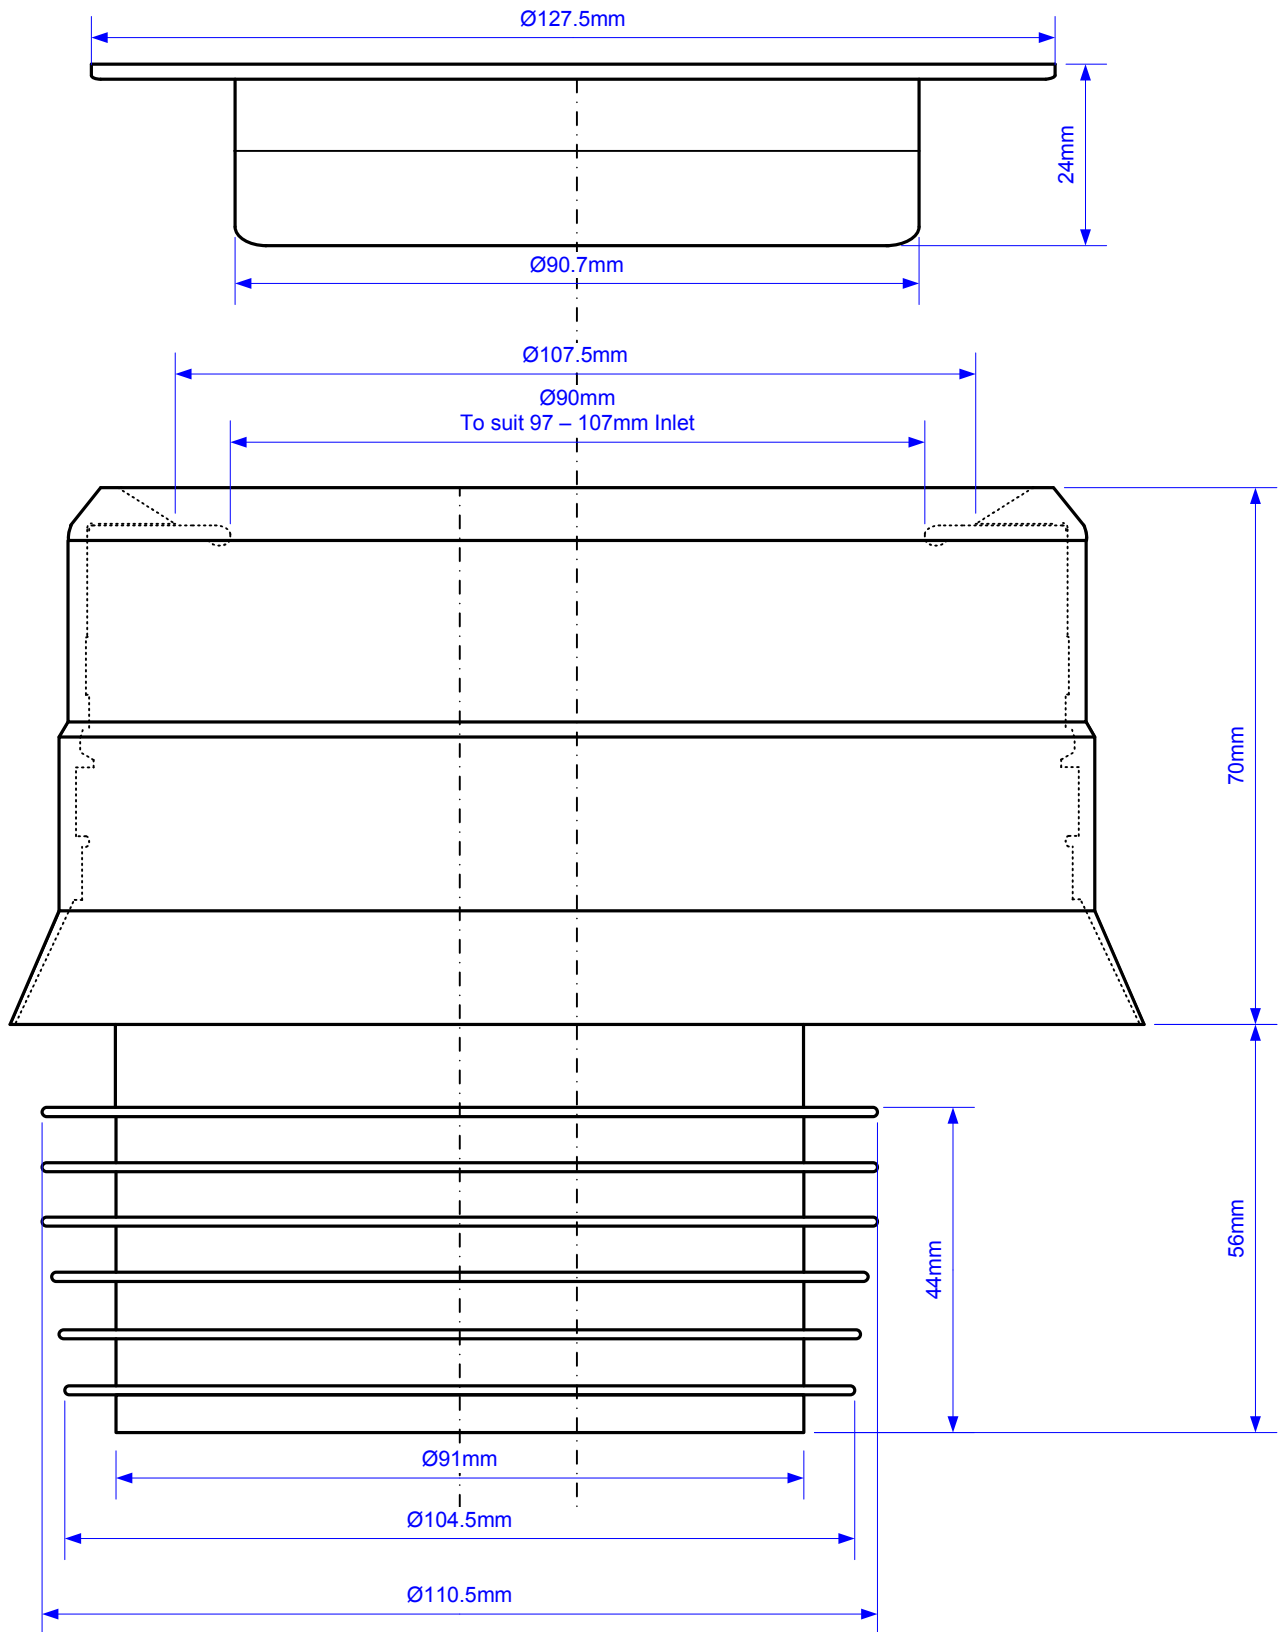

Code:

WC-CON4M-N

© McALPINE
13/03/15

Drawing verified
correct as of:

DRAWN BY
M.GILMOUR

REVISED

FILENAME
WC-CON4M-N.VSD

SCALE
1: 1