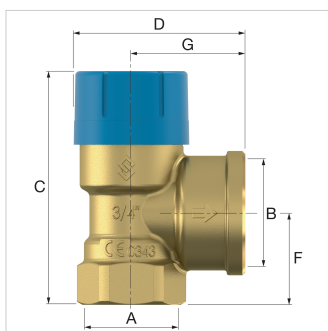

**Datablad (2018-06-05)**
**2890250 - Prescor B valve 3/4 x 1-6b TRD**

Beskrivelse	Prescor B valve 3/4 x 1-6b TRD	
Artikkel	2890250	
Model	Prescor B	
Innstilt trykk [bar]	6,0	
Tilkobling	A	Rp 3/4"
	B	Rp 1"
Mål	C [mm]	76,8
	D [mm]	55,2
	F [mm]	29,5
	G [mm]	36,5
Ytelse [kW]	150	

**Pakke info**

Bestillings antall	1 Stykke
Pakkeform	Eske
Størrelse (H. x B. x L.)	85 x 425 x 65 mm
Vekt	0.217 Kilogram

**Generelle data**

Etim Group	Measuring and control devices
Etim Class	Safety valve
Produktnavn	Prescor B valve 3/4 x 1-6b TRD
Brand	Flamco
Produkt serie	Prescor B
Produkt type	3/4 x 1

**Attributes**

Max. operating pressure at 20 °C [bar]	10
Max. medium temperature (continuous) [°C]	95
Min. medium temperature (continuous) [°C]	0
Bellows seal	Yes
Overflow pressure [bar]	6 - 6
Suitable for continuous operation	Yes
Length of connection 1 [mm]	29.5
Length of connection 2 [mm]	36.5
Height [mm]	69
Angle of the device [°]	90
Spindle angle [°]	180