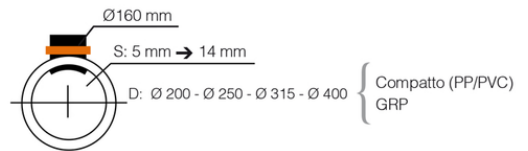

Easy Clip City ID Ø250

Mechanical saddle 90° for compact solid wall pipes/smooth pipes with small diameters.

Standard lip ring

Included one tube of lubricant: Camon scivolina Art. 6741500 jar gr. 150

GUIDE TO CHOOSE THE RIGHT MECHANICAL SADDLE <https://configuratore.redi.it/>

Reference	DN (mm)	Ø (mm)	S Pipe Max (mm)	L1 (mm)	L2 (mm)	L3 (mm)
1432658	(ID) 250	160	20 ÷ 35	182	290	236