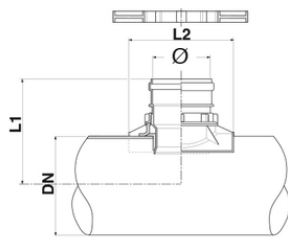

Easy Clip City ID Ø250

Mechanical saddle 90° for compact solid wall pipes/smooth pipes with small diameters.

Standard lip ring

Included one tube of lubricant: Camon scivolina Art. 6741500 jar gr. 150

GUIDE TO CHOOSE THE RIGHT MECHANICAL SADDLE <https://configuratore.redi.it/>

Reference	DN (mm)	Ø (mm)	S Pipe Max (mm)	L1 (mm)	L2 (mm)	L3 (mm)
1432658	(ID) 250	160	20 ÷ 35	182	290	236