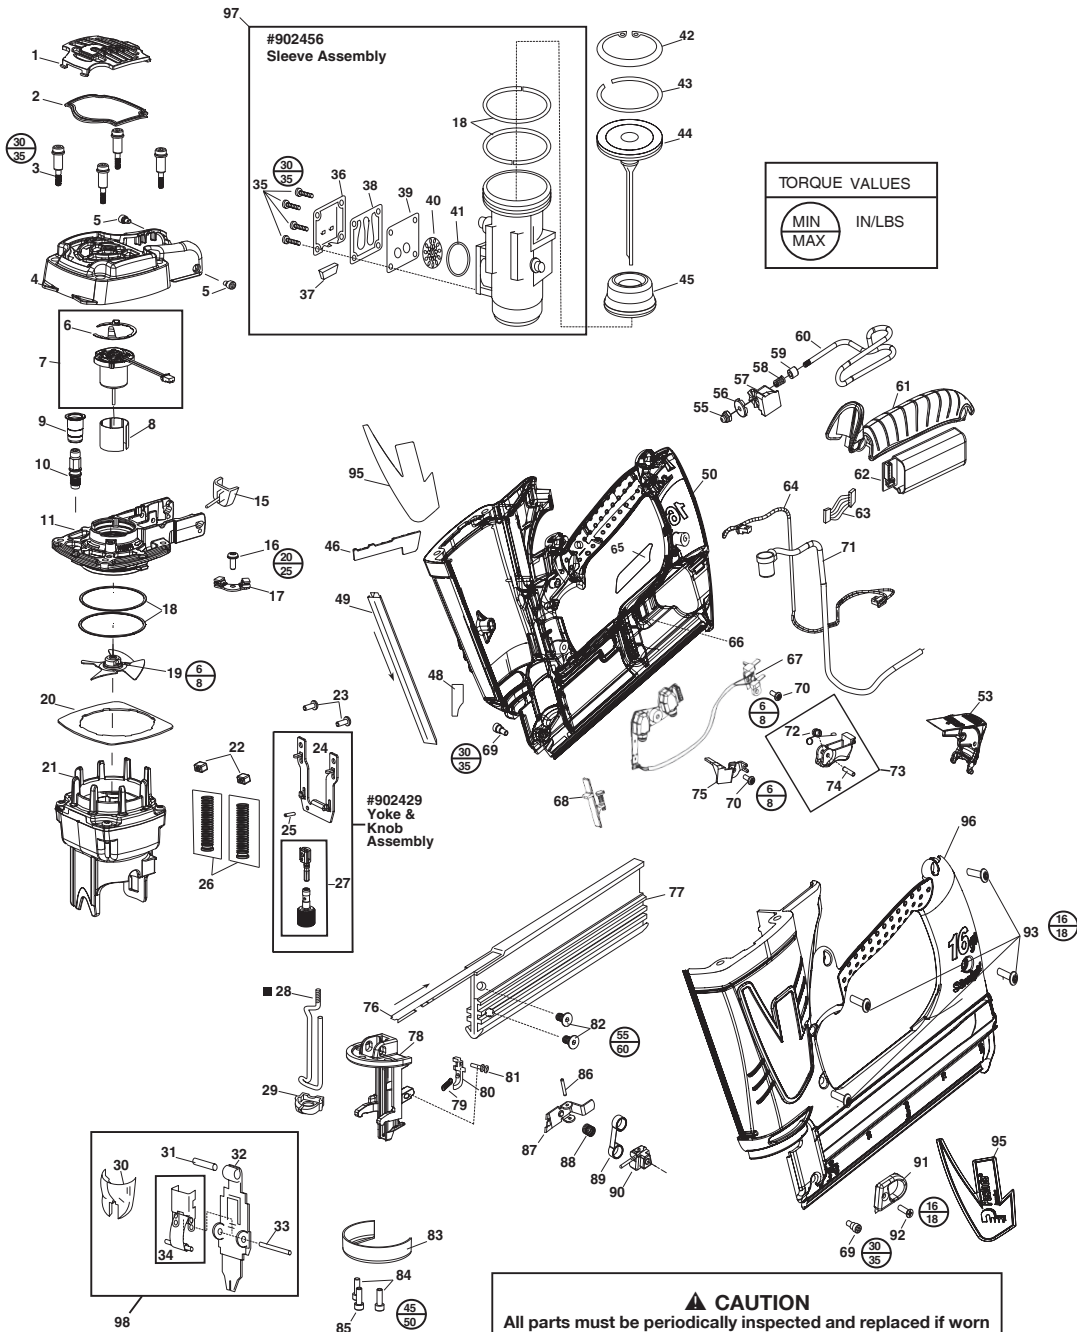

* Indicates normal wear items

→ Denotes Change

■ Grease Part No. 900767 to Threads.

G-Apply Loctite RC-620 (Green)

SAFETY INSTRUCTIONS

WEAR EYE AND HEARING PROTECTION

Always wear eye and hearing protection when operating a nail tool.