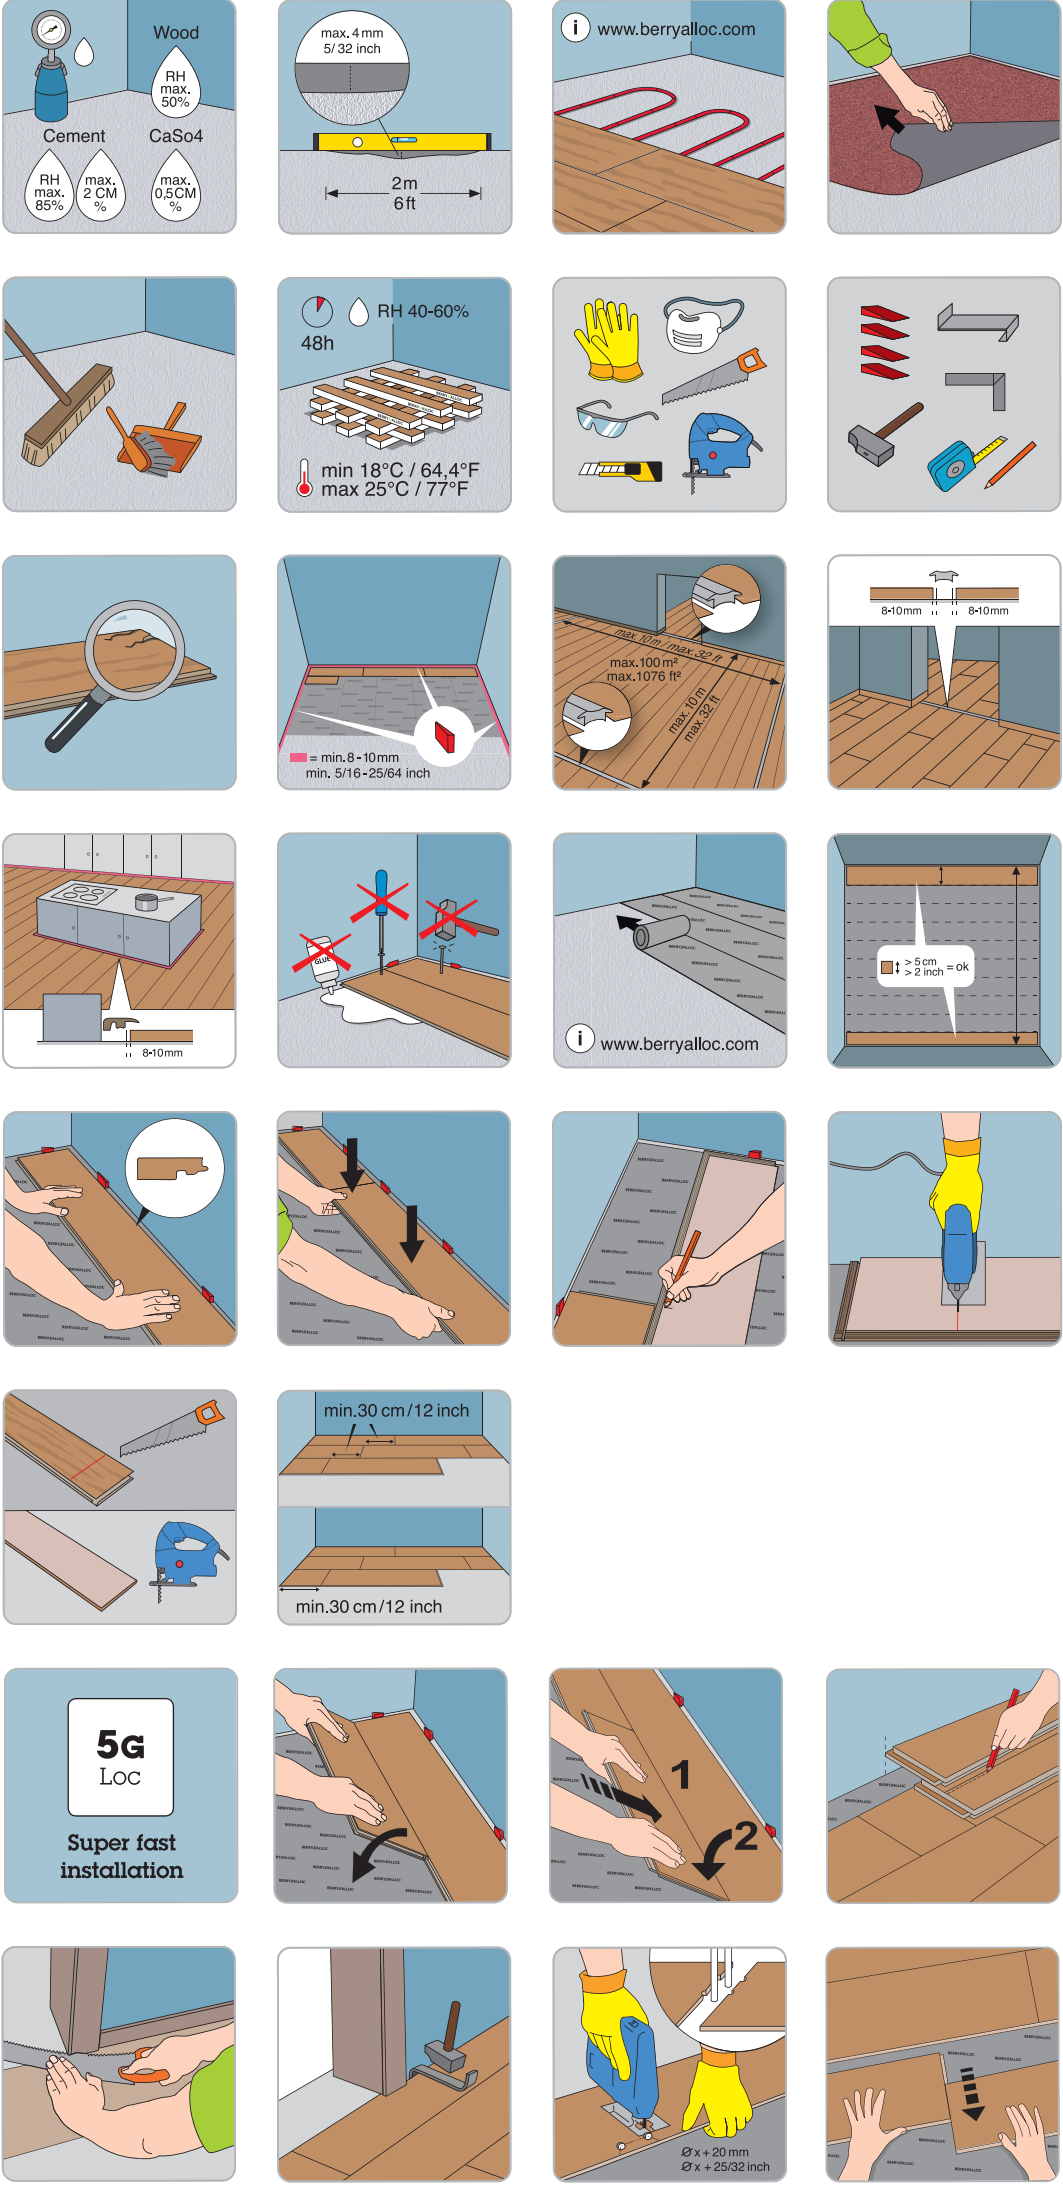

BERRYALLOC®

LAMINATE

Diamond