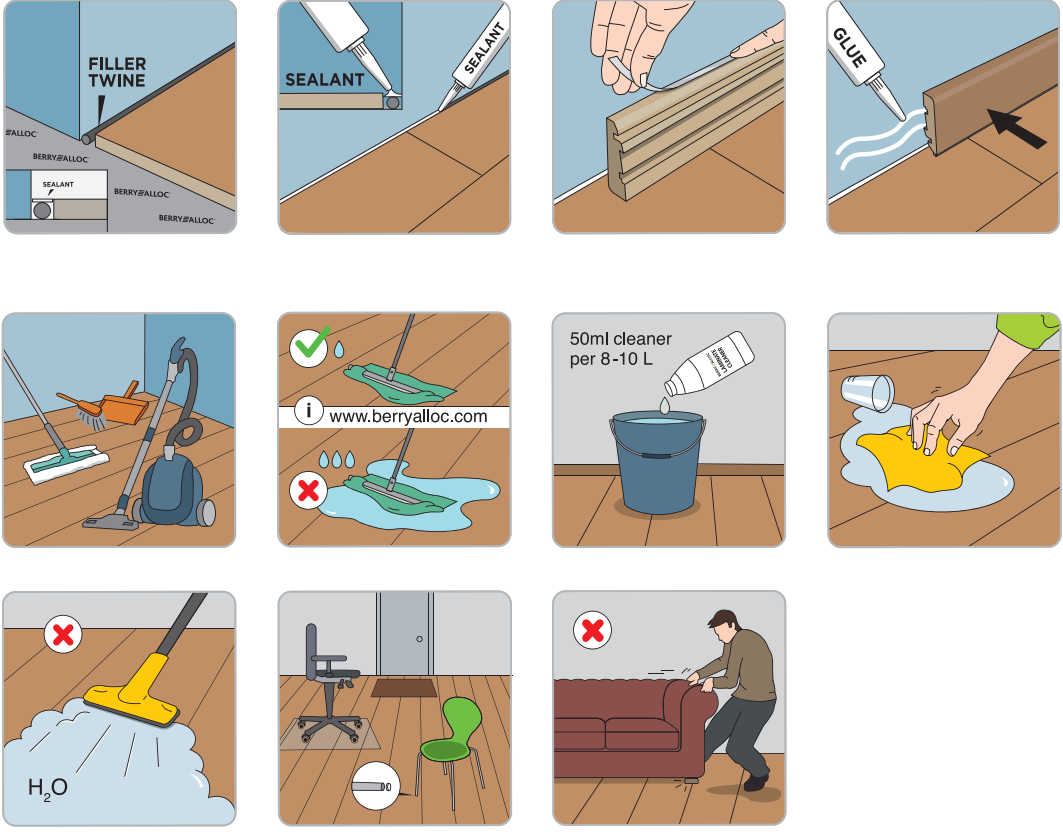

HYDRO PLUS® ACCESSORIES

Made in **Belgium**