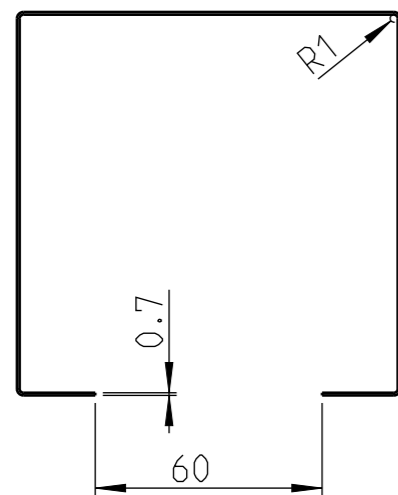

Assumed stamp contour, to be adjusted bt producer.

Painted on both sides with paint No.1 or No.7 according to drawing 900220

Jøtuls order number

EAN-13

Package:
Packed separately.
Packed so it dosent ge any marks and scratchest
Use label on package

10055054		Uteluftdeksel				Steel	
		Outside Air Cover					
Varenummer Partnumber	Ant. No.of	Gjenstand Partname	Pos.nr Pos.no	Tegn.nr Dwg. no	Rev.	Materiale Material	Merknad Notes
		F 602 Eco					Scale / Size 1:2/A3
Toleranser hvor annet ikke er angitt Tolerances where not specified:							Constructed by. Date Terje A 27.06.19
m		NS-ISO 2768-1, 1.utg.okt1990					Traced by. Date
-	-	-	-				Checked by. Date
-	-	-	-				
-	-	-	-				
-	-	-	-				
-	-	-	-				
-	-	-	-				
Rev	Dato	Rev.by	Endr.mel.				Katalognr./Catalog.no. 10055054
							Jøtul AS, P.O.box 1411, N-1602 Fredrikstad, Norway Tlf +47 69 359000 Fax +47 69 341049