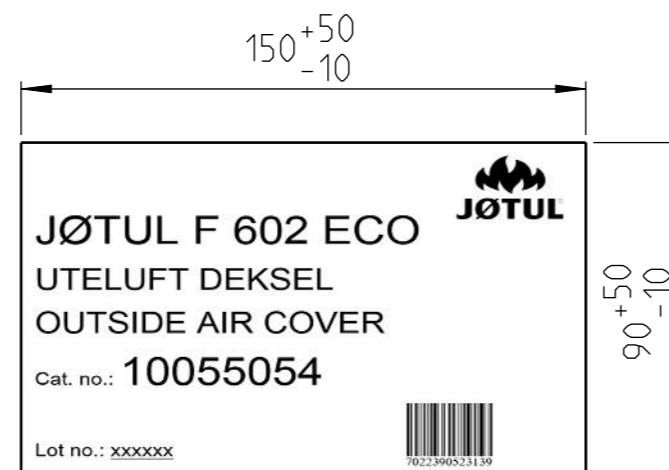

Assumed stamp contour, to be adjusted bt producer.

Painted on both sides with paint No.1 or No.7 according to drawing 900220

Jøtuls order number

EAN-13

Package:
Packed separately.
Packed so it dosent ge any marks and scratchest
Use label on package

10055054		Uteluftdeksel				Steel	
		Outside Air Cover					
Varenummer Partnumber	Ant. No.of	Gjenstand Partname	Pos.nr Pos.no	Tegn.nr Dwg. no	Rev.	Materiale Material	Merknad Notes
		F 602 Eco					Scale / Size 1:2/A3
Toleranser hvor annet ikke er angitt Tolerances where not specified:							Constructed by. Date Terje A 27.06.19
m		NS-ISO 2768-1, 1.utg.okt1990					Traced by. Date
-	-	-	-				Checked by. Date
-	-	-	-				
-	-	-	-				
-	-	-	-				
-	-	-	-				
-	-	-	-				
Rev	Dato	Rev.by	Endr.mel.				Katalognr./Catalog.no. 10055054
							Jøtul AS, P.O.box 1411, N-1602 Fredrikstad, Norway Tlf +47 69 359000 Fax +47 69 341049