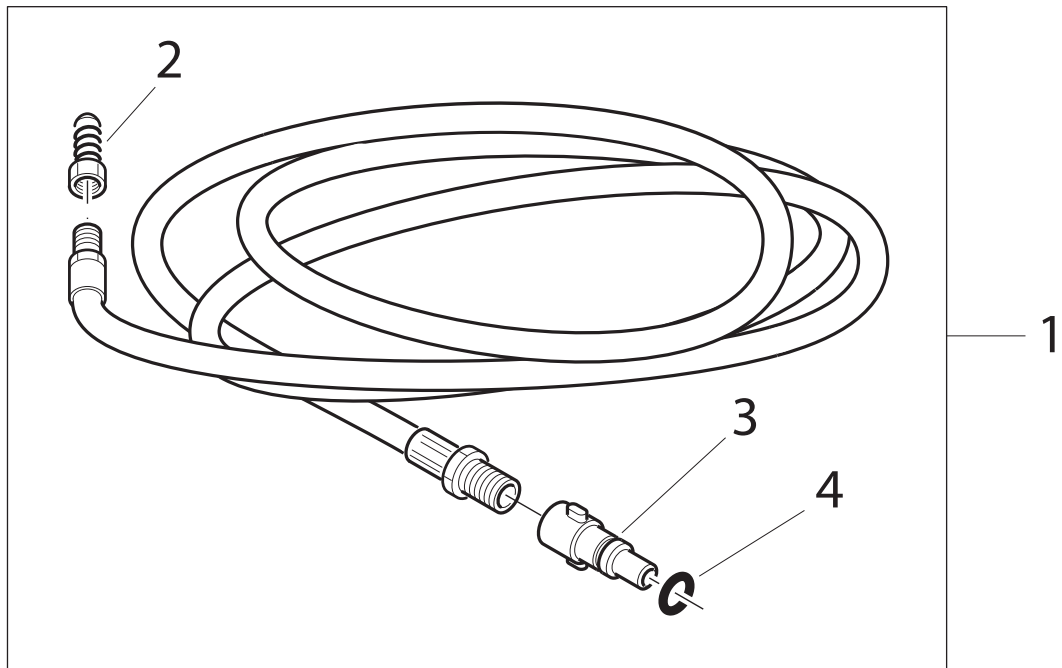

No.	Part No.	Qty.	Description	Part Note
			IS 126411837 - Drain and tube cleaner	[1]
1	128500461	1	DRAIN AND TUBE 8M	[2]
1	6410766	1	DRAIN AND TUBE CLEANER 15M	[3]
2	6410790	1	SPRING F. TUBE CLEANER	
3	6120486	1	NIPPLE FOR BAYONET CLUTCH	
4	3001211	1	O-RING 9.6X2.4 NITRIL 70SH	
4	6411218	1	BAG WITH 10 O-RINGS 3001211	
NS	6410696	1	UNION NUT F. TUBE CLEANER	[4]

Part Notes:

- [1] - IS 126411837 - Drain and Tube cleaner
- [2] - 8M
- [3] - 15M DT
- [4] - STOCK COVERS GUARANTEE