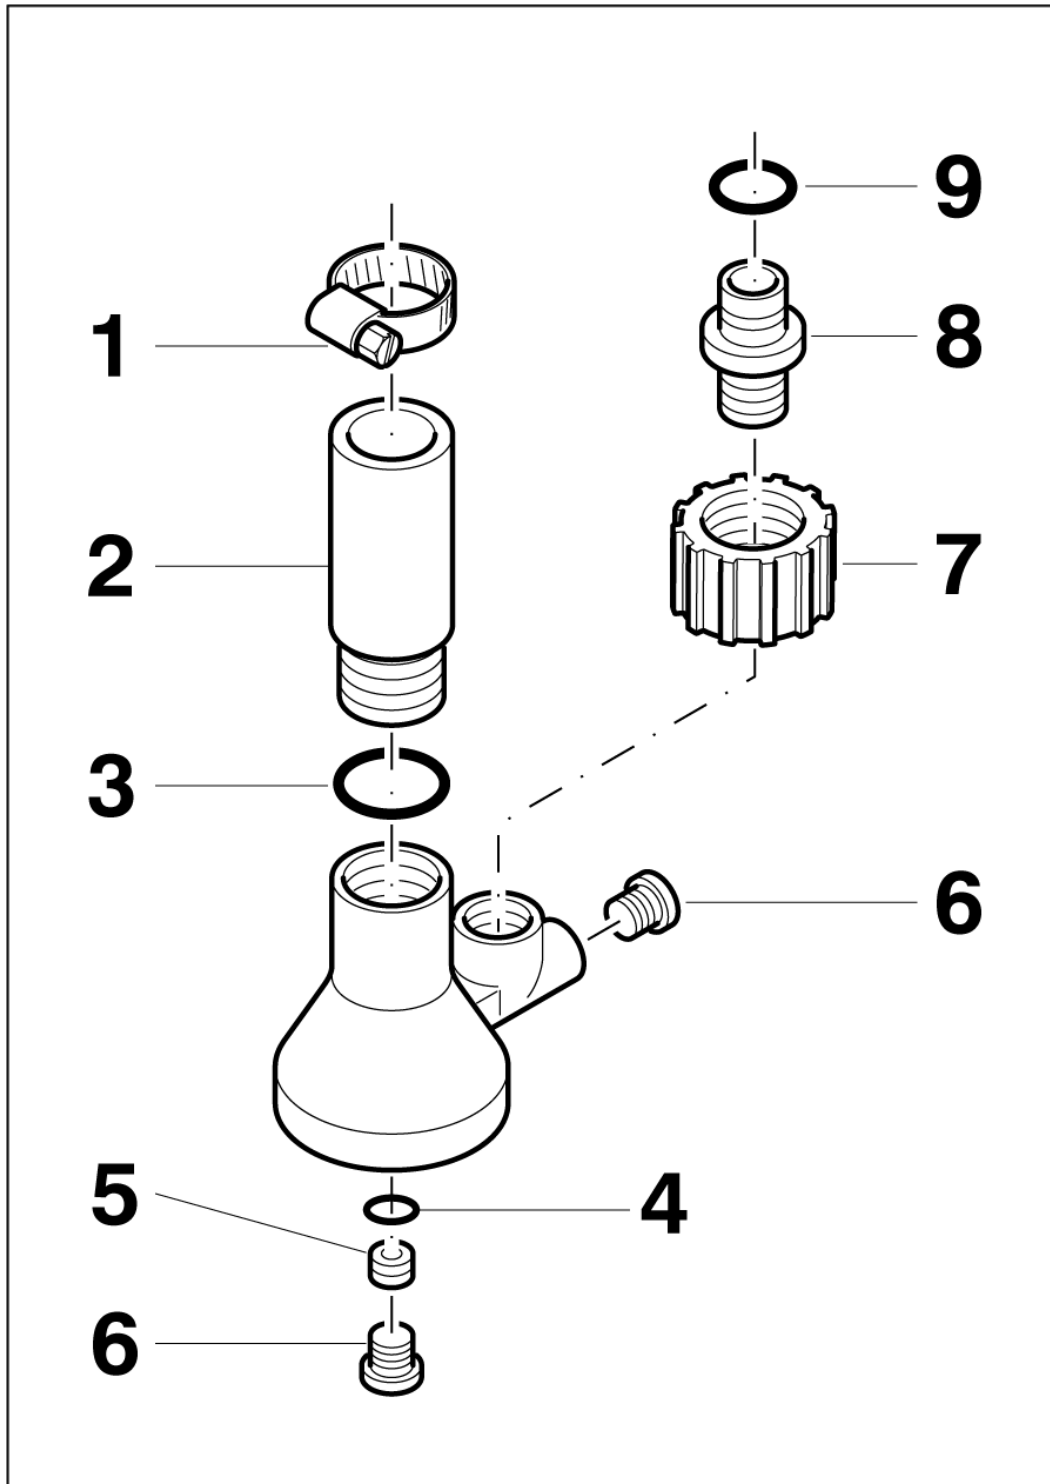

No.	Part No.	Qty.	Description	Part Note
	6410767	1	EXTERNAL INJECTOR NLA	
3	106408243	1	HOSE 1/4INCH TRANSPARENT - 5 METERS	
5	3001492	1	O-RING 7.1X1.6 FPM 70SH	
6	3400447	1	BALL 5/16 KL.3	
8	3001500	1	O-RING 10.1X1.6 FPM 70SH	

No.	Part No.	Qty.	Description	Part Note
1	6101778	1	DOSING SPINDLE	
2	3001484	1	O-RING 11X2 FPM 70SH GREEN	[1]
3	6150692	1	DIAL PLATE	
4	6101021	1	SEAT	
5	3001492	1	O-RING 7.1X1,6 FPM 70SH	
6	3400447	1	BALL 5/16 KL.3	
7	2600013	1	SPRING	[2]
8	3001500	1	O-RING 10.1X1.6 FPM 70SH	
9	6150689	1	HOUSING FOR INJECTOR	
10	1808203	1	HOSE CLAMP	
11	4973	1	HOSE Ø6X3	
11	101406100	1	HOSE DN 6X3 5M	
12	6400240	1	CHEMICAL FILTER	
13	6400908	1	SOCKET F. SCREW COUPLING	[3]
14	1801075	1	PACK.RING D23.8XD14.96 3/8NBR SELF-CENT.	
15	3001518	1	O-RING 5.1X1.6 FPM 70SH GREEN	
16	3400041	1	INJECTOR NOZZLE	
17	6441	1	O-RING 11X2 NBR 70SH	
19	106525485	1	THREADED BUSH BLACK	
20	6400907	1	NIPPELPIECE	[4]
21	6411218	1	BAG WITH 10 O-RINGS 3001211	
21	3001211	1	O-RING 9.6X2.4 NITRIL 70SH	
22	1119019	1	INJECTOR REP.KIT	
23	6410020	1	THREADED BUSH, COMPLETE	

Part Notes:

- [1] - GREEN
- [2] - CONSUMER ACC. OUTPH.2001
- [3] - CONSUMER ACC. OUTPH. 1999
- [4] - FOR HOBBY ACC. OUTPH.2000

No.	Part No.	Qty.	Description	Part Note
A	6410763	1	UNDERCHASSIS SPRAY LANCE	
1	2800076	1	NOZZLE PROTECTION SINGLE	
2	2801132	1	NOZZLE HB1/4U-8010 BRASS	
3	1608801	1	SOCKET 1/4	
5	6120486	1	NIPPLE FOR BAYONET CLUTCH	
6	3001211	1	O-RING 9.6X2.4 NITRIL 70SH	
6	6411218	1	BAG WITH 10 O-RINGS 3001211	