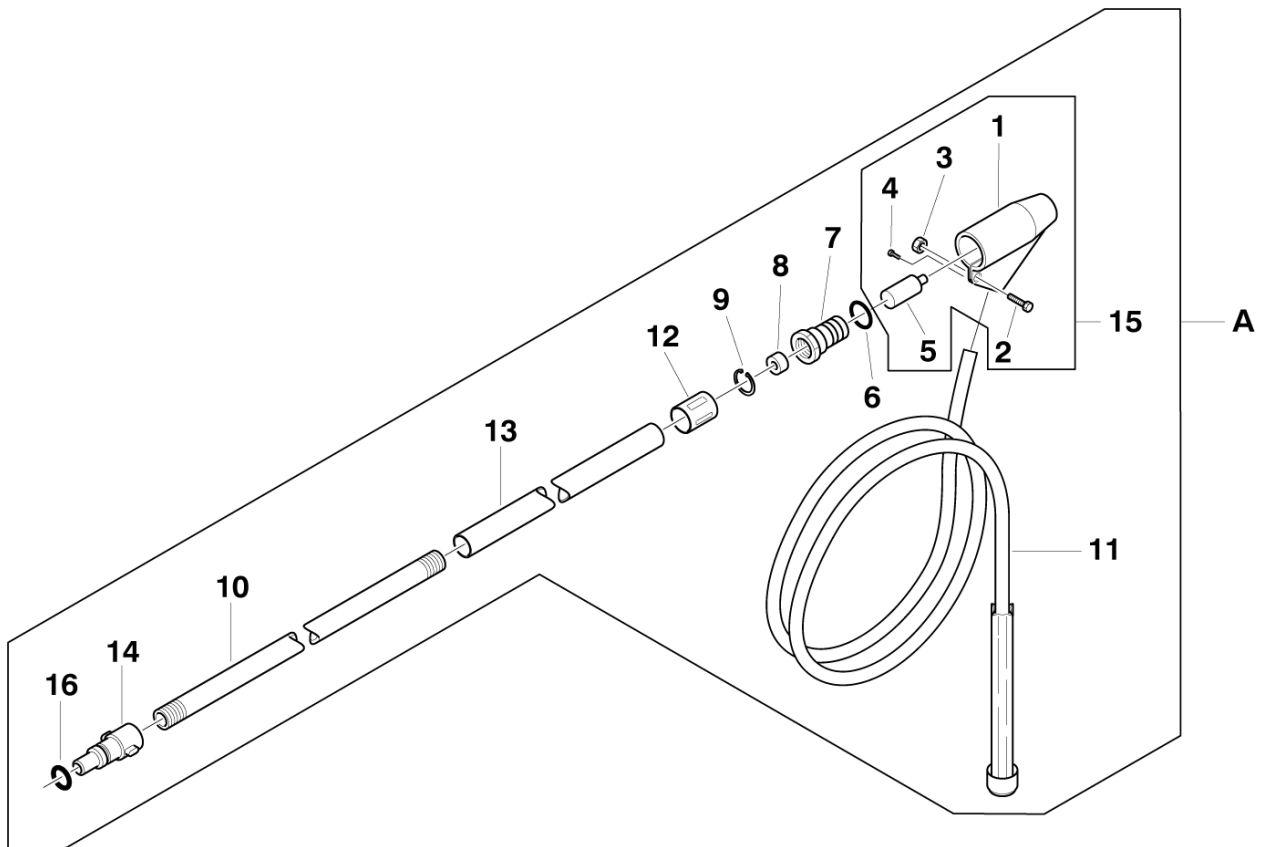

No.	Part No.	Qty.	Description	Part Note
			IS 6409040 - Water Sand Blast	[1]
A	6410757	1	VSB EQUIPMENT BLUE	[2]
A	6410758	1	VSB SET - RED	[3]
A	6410891	1	VSB SET - GREEN	[4]
2	1805217	1	SCREW M4X20 A2 DIN 7985	
3	2759	1	HEXAGON NUT M4	
4	1805209	1	SCREW D2.9X8-8.8 A2K DIN 7981	[5]
5	1118124	1	WEARING NOZZLE SET (5 PCS)	
6	6441	1	O-RING 11X2 NBR 70SH	
7	6410118	1	PRE-NOZZLE 100BAR	
7	6410362	1	NOZZLE VSB 110 BAR	[6]
7	6400746	1	NOZZLE VSB-01K	
8	6400745	1	PRE-NOZZLE VSB	
9	1803972	1	SEEGER CIRCLIP RING 10 X 1.0 DIN 472	
10		1	Tube not open as a spare part	
11	6401329	1	SUCTION PIPE COMPL.	
12	6411436	1	NOZZLE INDICATION RING RED	
12	6411437	1	NOZZLE INDICATION RING GREEN	[7]
13	6410138	1	PVC COVER FOR VSB	
14	6120486	1	NIPPLE FOR BAYONET CLUTCH	
15	6401330	1	NOZZLE HOUSING W. NOZZLE	
16	6411218	1	BAG WITH 10 O-RINGS 3001211	
16	3001211	1	O-RING 9.6X2.4 NITRIL 70SH	
	122106448	1	BOX F. WSB GREEN	[8]

Part Notes:

- [1] - IS 6409040 - Water Sand Blast
- [2] - BLUE
- [3] - RED
- [4] - GREEN, | 01.01.95 >
- [5] - GUARANTEE DATE EXPIRED
- [6] - | 01.01.95 >
- [7] - ACC. OUTPHASED 1999
- [8] - NO REPLACEMENT