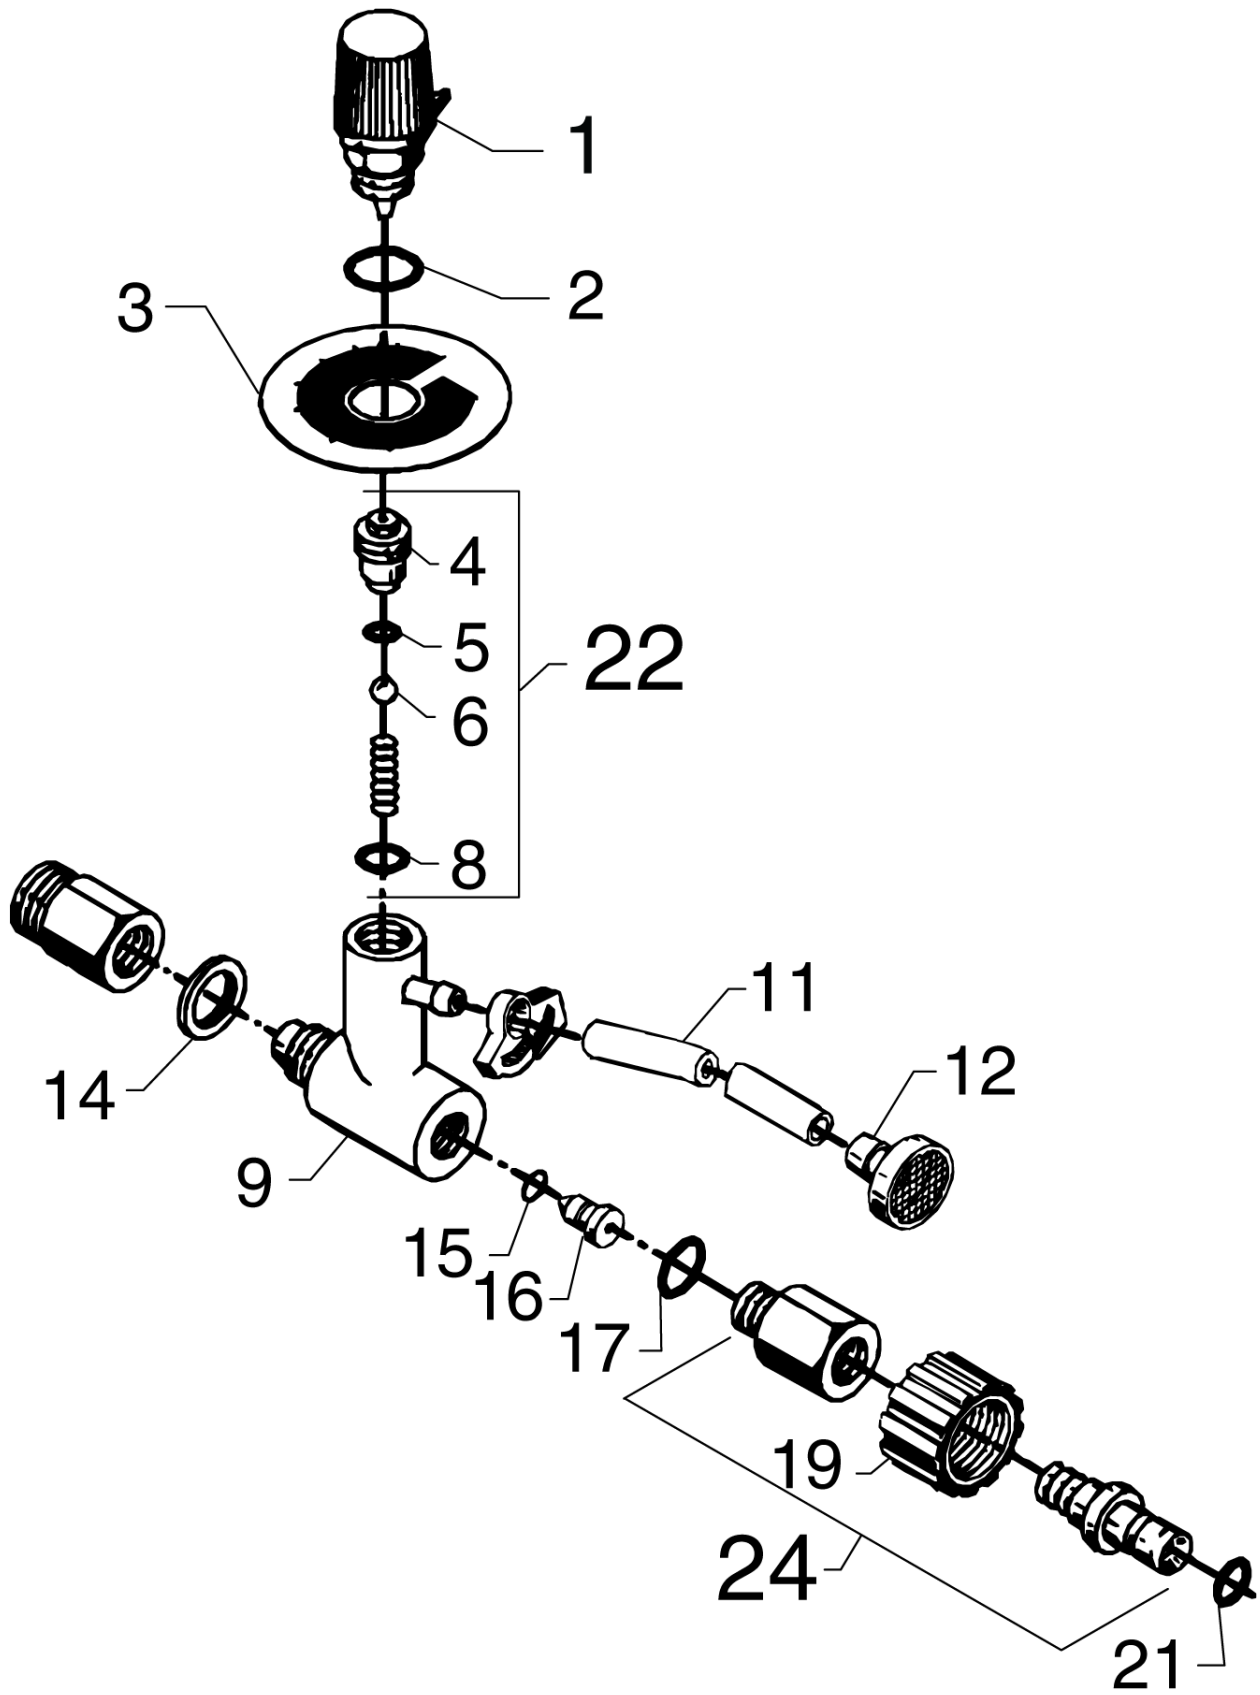

PARTS LIST

Accessories

2023.04.03

TABLE OF CONTENTS

6410767 - External injector	1
External injector old model	3
6410763 - Underchassis spray lance, consumer	5
6410881 - Water suction system	7
128500461, 6410766 - Drain and tube cleaner	9
126411387 - Water suction system	11
106411184, 106411177, 106411178, 106411179 - BA valve	13
6410758, 6410891, 6410757 - WSB system	15
128500673 - Suction hose	17
128500674 - Water filter	19
AL-KA Adaptor	21

No.	Part No.	Qty.	Description	Part Note
	6410767	1	EXTERNAL INJECTOR NLA	
3	106408243	1	HOSE 1/4INCH TRANSPARENT - 5 METERS	
5	3001492	1	O-RING 7.1X1.6 FPM 70SH	
6	3400447	1	BALL 5/16 KL.3	
8	3001500	1	O-RING 10.1X1.6 FPM 70SH	

No.	Part No.	Qty.	Description	Part Note
1	6101778	1	DOSING SPINDLE	
2	3001484	1	O-RING 11X2 FPM 70SH GREEN	[1]
3	6150692	1	DIAL PLATE	
4	6101021	1	SEAT	
5	3001492	1	O-RING 7.1X1,6 FPM 70SH	
6	3400447	1	BALL 5/16 KL.3	
7	2600013	1	SPRING	[2]
8	3001500	1	O-RING 10.1X1.6 FPM 70SH	
9	6150689	1	HOUSING FOR INJECTOR	
10	1808203	1	HOSE CLAMP	
11	4973	1	HOSE Ø6X3	
11	101406100	1	HOSE DN 6X3 5M	
12	6400240	1	CHEMICAL FILTER	
13	6400908	1	SOCKET F. SCREW COUPLING	[3]
14	1801075	1	PACK.RING D23.8XD14.96 3/8NBR SELF-CENT.	
15	3001518	1	O-RING 5.1X1.6 FPM 70SH GREEN	
16	3400041	1	INJECTOR NOZZLE	
17	6441	1	O-RING 11X2 NBR 70SH	
19	106525485	1	THREADED BUSH BLACK	
20	6400907	1	NIPPELPIECE	[4]
21	6411218	1	BAG WITH 10 O-RINGS 3001211	
21	3001211	1	O-RING 9.6X2.4 NITRIL 70SH	
22	1119019	1	INJECTOR REP.KIT	
23	6410020	1	THREADED BUSH, COMPLETE	

Part Notes:

- [1] - IS 126411837 - Drain and Tube cleaner
- [2] - 8M
- [3] - 15M DT
- [4] - STOCK COVERS GUARANTEE

No.	Part No.	Qty.	Description	Part Note
1	126411387	1	WATER SUCTION KIT	
2	126412104	1	ADAPTER	