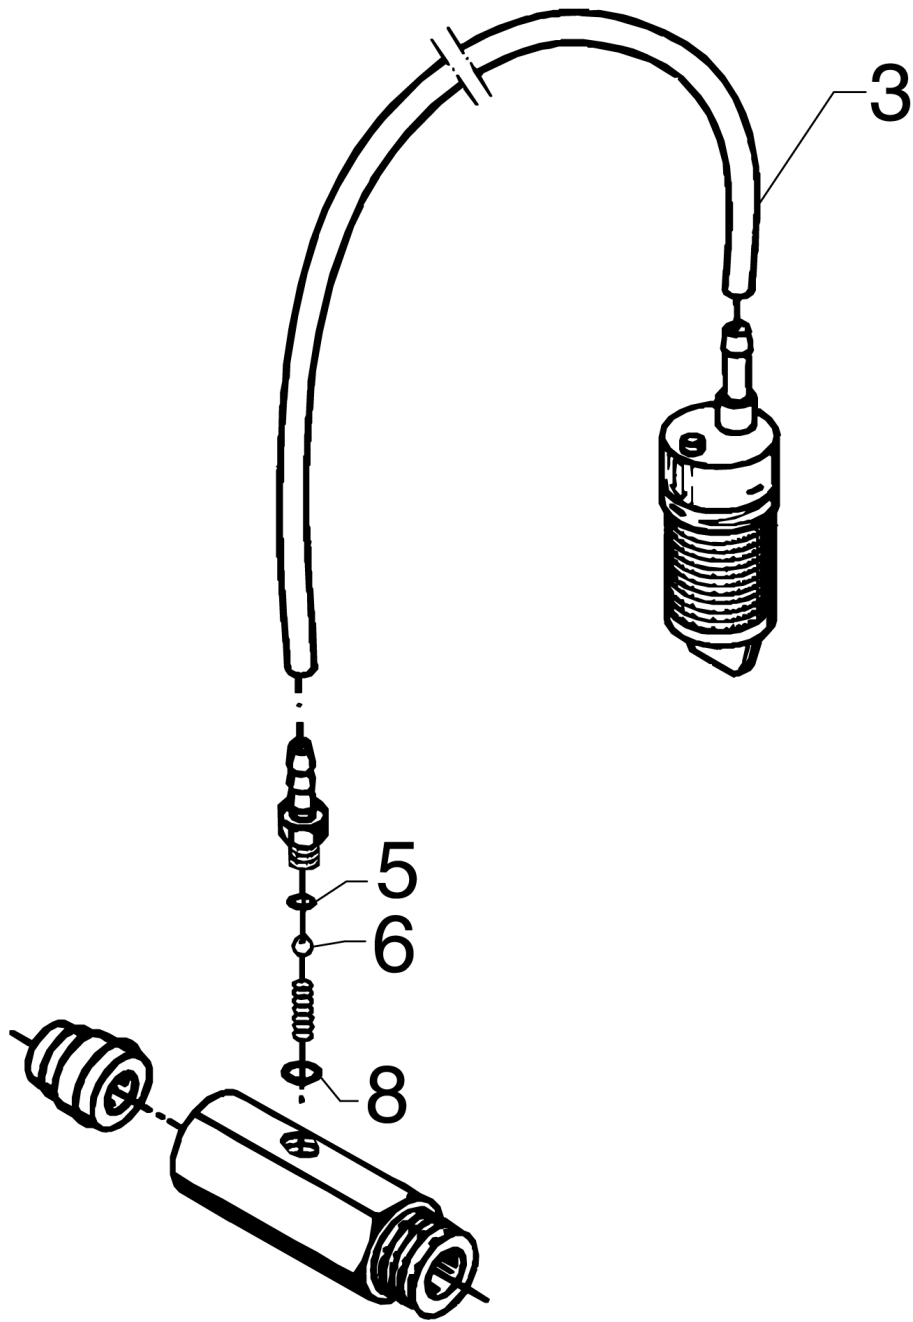

No.	Part No.	Qty.	Description	Part Note
	6410767	1	EXTERNAL INJECTOR NLA	
3	106408243	1	HOSE 1/4INCH TRANSPARENT - 5 METERS	
5	3001492	1	O-RING 7.1X1.6 FPM 70SH	
6	3400447	1	BALL 5/16 KL.3	
8	3001500	1	O-RING 10.1X1.6 FPM 70SH	

No.	Part No.	Qty.	Description	Part Note
1	6101778	1	DOSING SPINDLE	
2	3001484	1	O-RING 11X2 FPM 70SH GREEN	[1]
3	6150692	1	DIAL PLATE	
4	6101021	1	SEAT	
5	3001492	1	O-RING 7.1X1,6 FPM 70SH	
6	3400447	1	BALL 5/16 KL.3	
7	2600013	1	SPRING	[2]
8	3001500	1	O-RING 10.1X1.6 FPM 70SH	
9	6150689	1	HOUSING FOR INJECTOR	
10	1808203	1	HOSE CLAMP	
11	4973	1	HOSE Ø6X3	
11	101406100	1	HOSE DN 6X3 5M	
12	6400240	1	CHEMICAL FILTER	
13	6400908	1	SOCKET F. SCREW COUPLING	[3]
14	1801075	1	PACK.RING D23.8XD14.96 3/8NBR SELF-CENT.	
15	3001518	1	O-RING 5.1X1.6 FPM 70SH GREEN	
16	3400041	1	INJECTOR NOZZLE	
17	6441	1	O-RING 11X2 NBR 70SH	
19	106525485	1	THREADED BUSH BLACK	
20	6400907	1	NIPPELPIECE	[4]
21	6411218	1	BAG WITH 10 O-RINGS 3001211	
21	3001211	1	O-RING 9.6X2.4 NITRIL 70SH	
22	1119019	1	INJECTOR REP.KIT	
23	6410020	1	THREADED BUSH, COMPLETE	