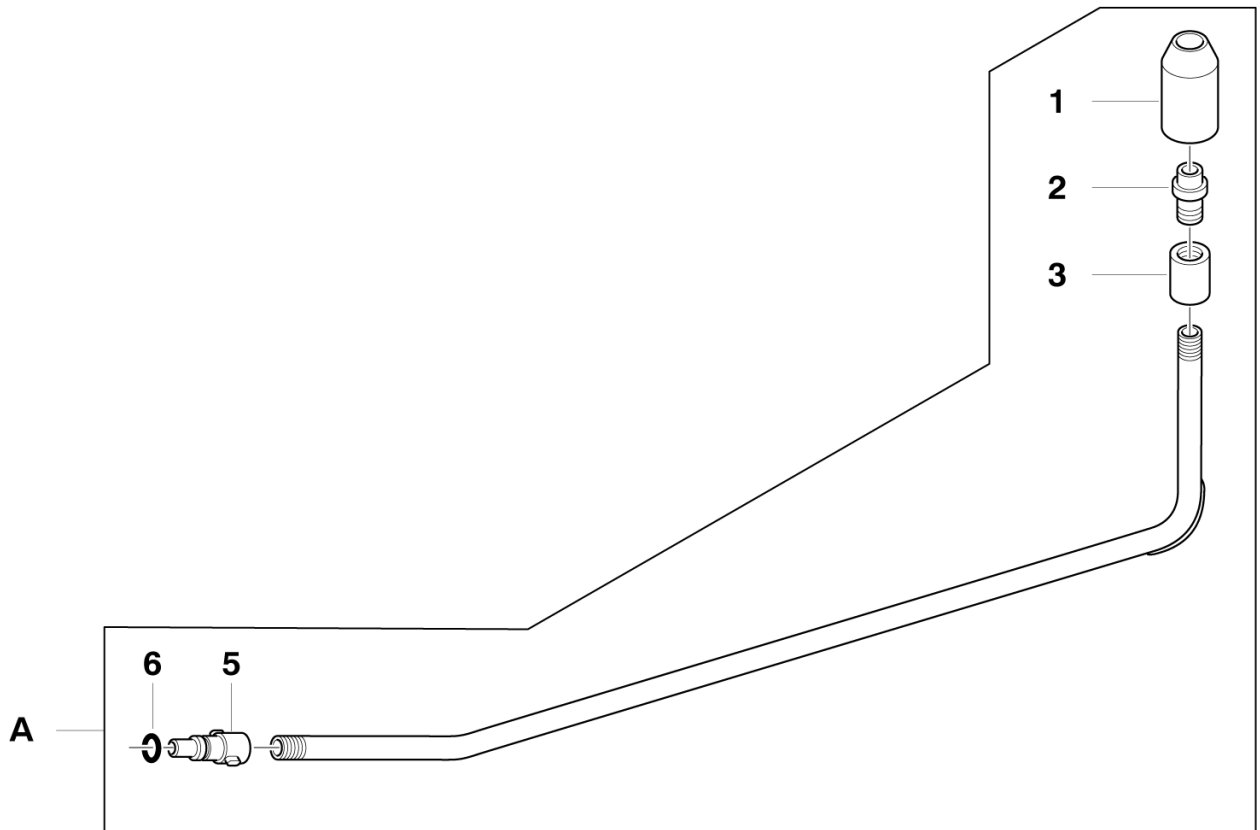

No.	Part No.	Qty.	Description	Part Note
A	6410763	1	UNDERCHASSIS SPRAY LANCE	
1	2800076	1	NOZZLE PROTECTION SINGLE	
2	2801132	1	NOZZLE HB1/4U-8010 BRASS	
3	1608801	1	SOCKET 1/4	
5	6120486	1	NIPPLE FOR BAYONET CLUTCH	
6	3001211	1	O-RING 9.6X2.4 NITRIL 70SH	
6	6411218	1	BAG WITH 10 O-RINGS 3001211