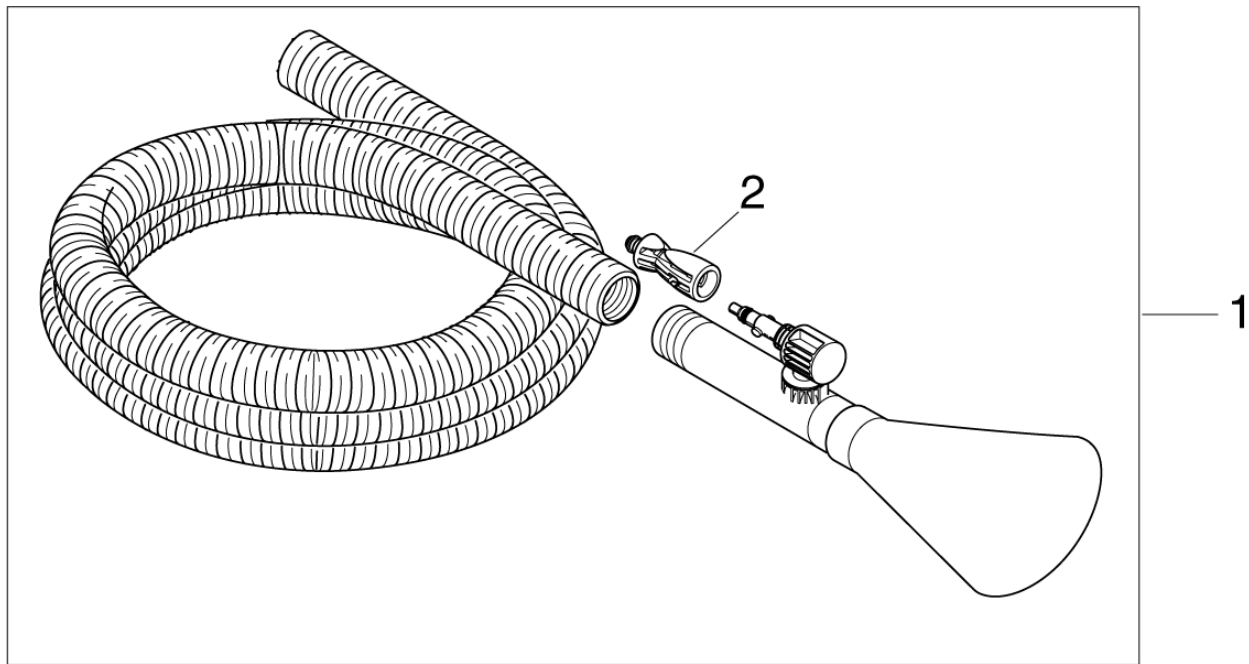

No.	Part No.	Qty.	Description	Part Note
1	126411387	1	WATER SUCTION KIT	
2	126412104	1	ADAPTER