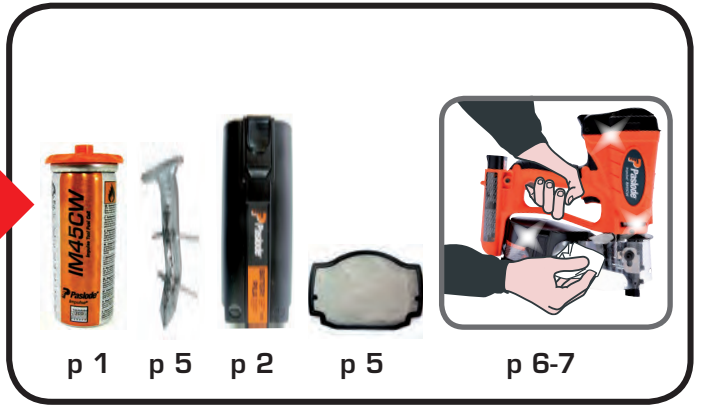

1000/hour
2 nails/second
5°C → 25°C

Ø 3
 L 22 mm - 45 mm
 Smooth & Ring
 FULL HEAD

Paslode
 Impulse®

Route de Lyon - BP 104
 F-26501 Bourg-lès-Valence
 Cedex - FRANCE

Réalisation Made in France - Photos non contractuelles