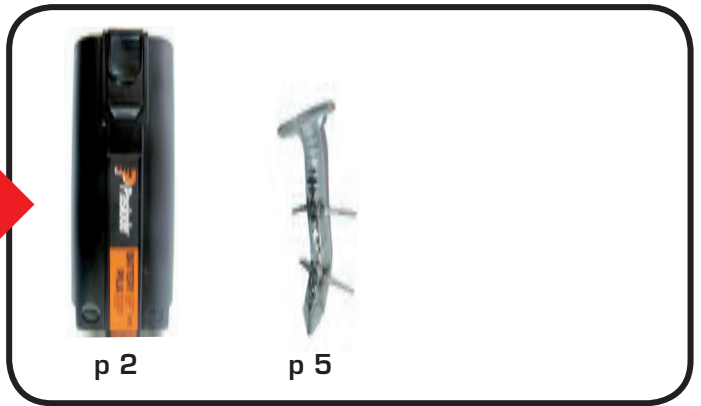

1000/hour
2 nails/second
5°C → 25°C

Ø 3
 L 22 mm - 45 mm
 Smooth & Ring
 FULL HEAD

Paslode
 Impulse®

Route de Lyon - BP 104
 F-26501 Bourg-lès-Valence
 Cedex - FRANCE

Réalisation Made in France - Photos non contractuelles