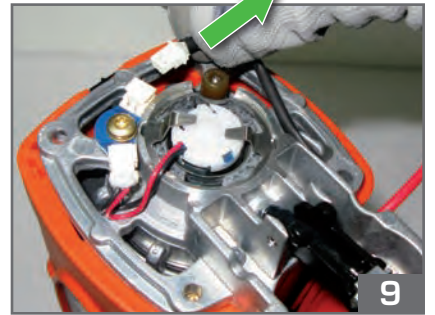

1000/hour
2 nails/second
5°C → 25°C

Ø 3
 L 22 mm - 45 mm
 Smooth & Ring
 FULL HEAD

Paslode
 Impulse®

Route de Lyon - BP 104
 F-26501 Bourg-lès-Valence
 Cedex - FRANCE

Réalisation Made in France - Photos non contractuelles