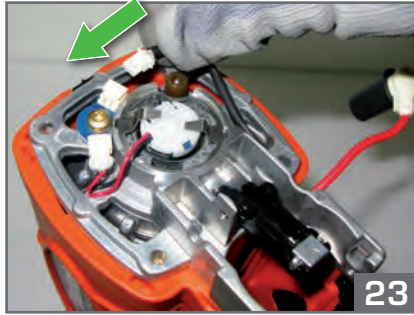

1000/hour
2 nails/second
5°C → 25°C

Ø 3
 L 22 mm - 45 mm
 Smooth & Ring
 FULL HEAD

Paslode
 Impulse®

Route de Lyon - BP 104
 F-26501 Bourg-lès-Valence
 Cedex - FRANCE

Réalisation Made in France - Photos non contractuelles