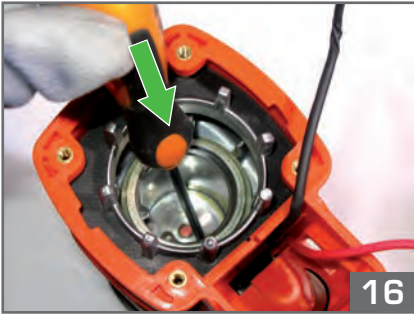

1000/hour
2 nails/second
5°C → 25°C

Ø 3
 L 22 mm - 45 mm
 Smooth & Ring
 FULL HEAD

Paslode
 Impulse®

Route de Lyon - BP 104
 F-26501 Bourg-lès-Valence
 Cedex - FRANCE

Réalisation Made in France - Photos non contractuelles