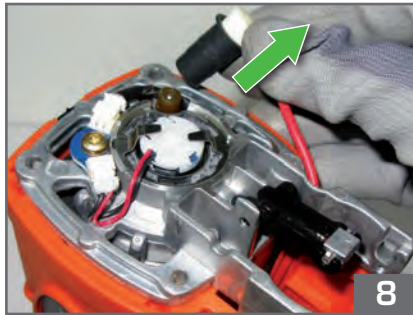

1000/hour
2 nails/second
5°C → 25°C

Ø 3
 L 22 mm - 45 mm
 Smooth & Ring
 FULL HEAD

Paslode
 Impulse®

Route de Lyon - BP 104
 F-26501 Bourg-lès-Valence
 Cedex - FRANCE

Réalisation Made in France - Photos non contractuelles