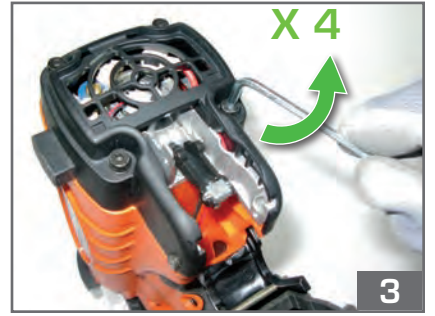

1000/hour
2 nails/second
5°C → 25°C

Ø 3
 L 22 mm - 45 mm
 Smooth & Ring
 FULL HEAD

Paslode
 Impulse®

Route de Lyon - BP 104
 F-26501 Bourg-lès-Valence
 Cedex - FRANCE

Réalisation Made in France - Photos non contractuelles