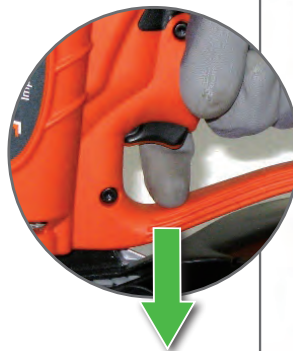

1000/hour
2 nails/second
5°C → 25°C

Ø 3
 L 22 mm - 45 mm
 Smooth & Ring
 FULL HEAD

Paslode
 Impulse®

Route de Lyon - BP 104
 F-26501 Bourg-lès-Valence
 Cedex - FRANCE

Réalisation Made in France - Photos non contractuelles