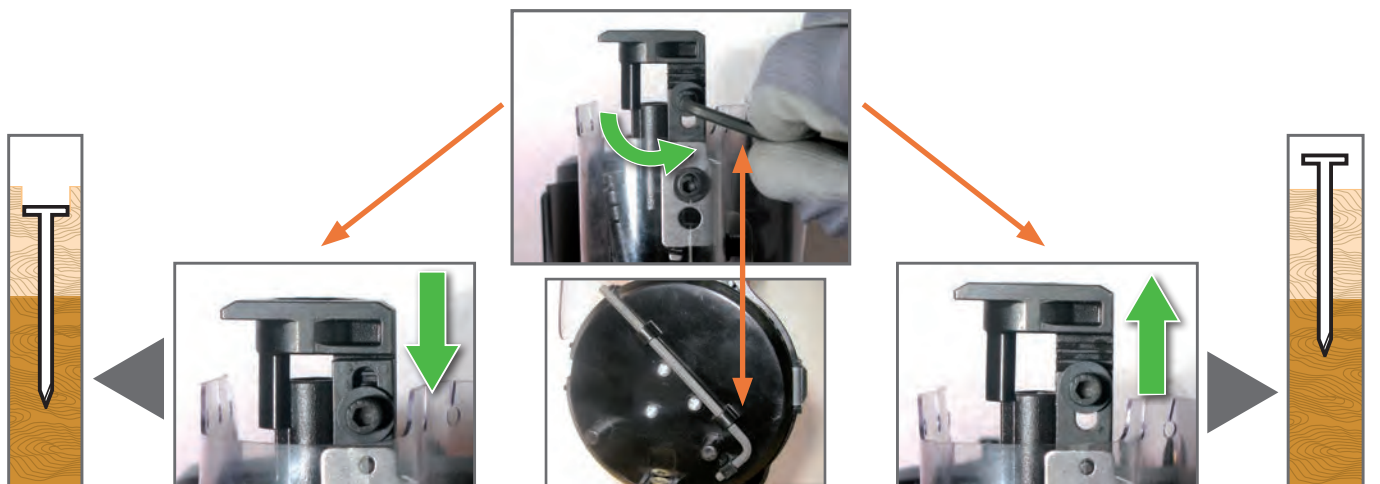

1000/hour
2 nails/second
5°C → 25°C

Ø 3
 L 22 mm - 45 mm
 Smooth & Ring
 FULL HEAD

Paslode
 Impulse®

Route de Lyon - BP 104
 F-26501 Bourg-lès-Valence
 Cedex - FRANCE

Réalisation Made in France - Photos non contractuelles