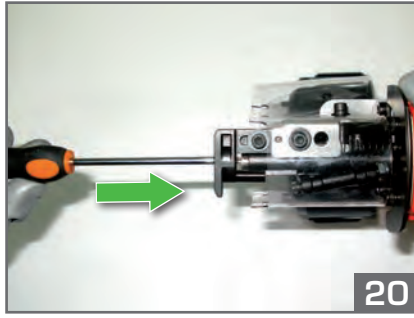

1000/hour
2 nails/second
5°C → 25°C

Ø 3
 L 22 mm - 45 mm
 Smooth & Ring
 FULL HEAD

Paslode
 Impulse®

Route de Lyon - BP 104
 F-26501 Bourg-lès-Valence
 Cedex - FRANCE

Réalisation Made in France - Photos non contractuelles