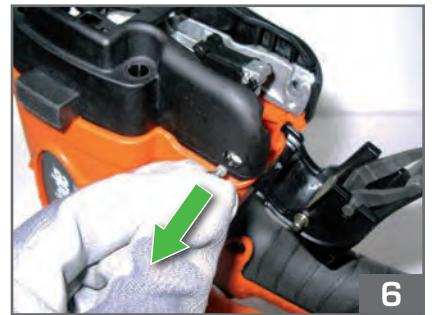

1000/hour
2 nails/second
5°C → 25°C

Ø 3
 L 22 mm - 45 mm
 Smooth & Ring
 FULL HEAD

Paslode
 Impulse®

Route de Lyon - BP 104
 F-26501 Bourg-lès-Valence
 Cedex - FRANCE

Réalisation Made in France - Photos non contractuelles