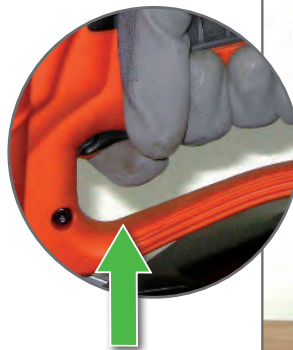

1000/hour
2 nails/second
5°C → 25°C

Ø 3
 L 22 mm - 45 mm
 Smooth & Ring
 FULL HEAD

Paslode
 Impulse®

Route de Lyon - BP 104
 F-26501 Bourg-lès-Valence
 Cedex - FRANCE

Réalisation Made in France - Photos non contractuelles