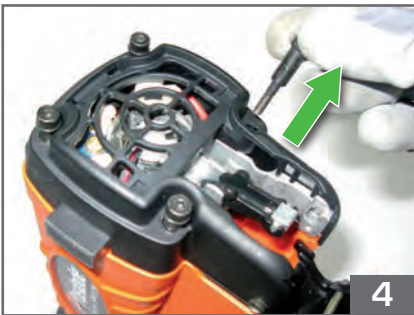

1000/hour
2 nails/second
5°C → 25°C

Ø 3
 L 22 mm - 45 mm
 Smooth & Ring
 FULL HEAD

Paslode
 Impulse®

Route de Lyon - BP 104
 F-26501 Bourg-lès-Valence
 Cedex - FRANCE

Réalisation Made in France - Photos non contractuelles