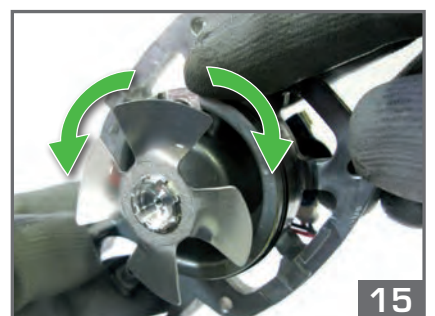

1000/hour
2 nails/second
5°C → 25°C

Ø 3
 L 22 mm - 45 mm
 Smooth & Ring
 FULL HEAD

Paslode
 Impulse®

Route de Lyon - BP 104
 F-26501 Bourg-lès-Valence
 Cedex - FRANCE

Réalisation Made in France - Photos non contractuelles