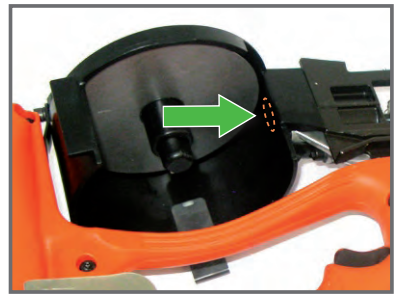

1000/hour
2 nails/second
5°C → 25°C

Ø 3
 L 22 mm - 45 mm
 Smooth & Ring
 FULL HEAD

Paslode
 Impulse®

Route de Lyon - BP 104
 F-26501 Bourg-lès-Valence
 Cedex - FRANCE

Réalisation Made in France - Photos non contractuelles