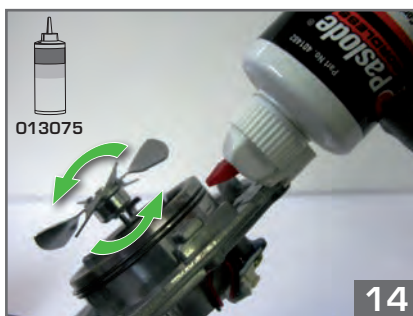

1000/hour
2 nails/second
5°C → 25°C

Ø 3
 L 22 mm - 45 mm
 Smooth & Ring
 FULL HEAD

Paslode
 Impulse®

Route de Lyon - BP 104
 F-26501 Bourg-lès-Valence
 Cedex - FRANCE

Réalisation Made in France - Photos non contractuelles