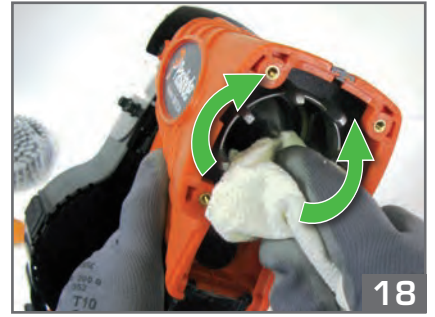

1000/hour
2 nails/second
5°C → 25°C

Ø 3
 L 22 mm - 45 mm
 Smooth & Ring
 FULL HEAD

Paslode
 Impulse®

Route de Lyon - BP 104
 F-26501 Bourg-lès-Valence
 Cedex - FRANCE

Réalisation Made in France - Photos non contractuelles