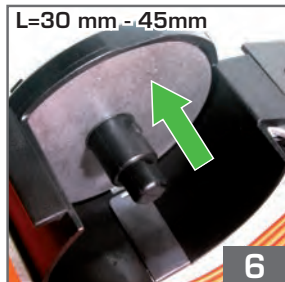

2

3

4

5

6

7

8

9

1000/hour
2 nails/second
5°C → 25°C

Ø 3
 L 22 mm - 45 mm
 Smooth & Ring
 FULL HEAD

Paslode
 Impulse®

Route de Lyon - BP 104
 F-26501 Bourg-lès-Valence
 Cedex - FRANCE

Réalisation Made in France - Photos non contractuelles