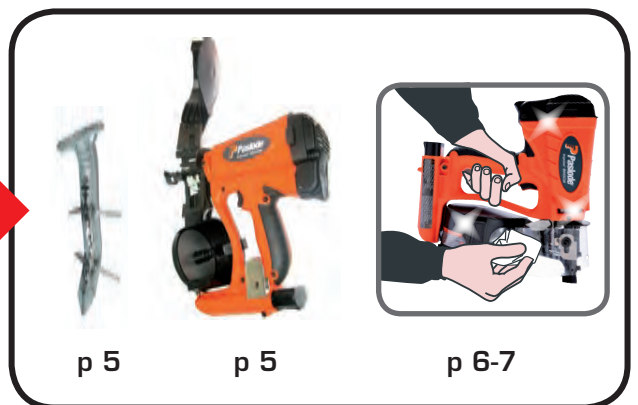

1000/hour
2 nails/second
5°C → 25°C

Ø 3
 L 22 mm - 45 mm
 Smooth & Ring
 FULL HEAD

Paslode
 Impulse®

Route de Lyon - BP 104
 F-26501 Bourg-lès-Valence
 Cedex - FRANCE

Réalisation Made in France - Photos non contractuelles