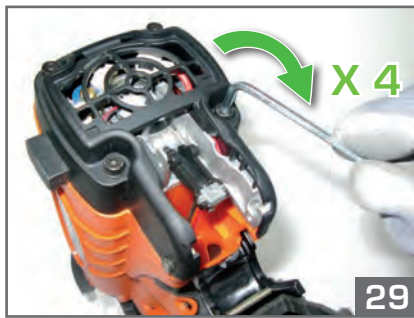

1000/hour
2 nails/second
5°C → 25°C

Ø 3
 L 22 mm - 45 mm
 Smooth & Ring
 FULL HEAD

Paslode
 Impulse®

Route de Lyon - BP 104
 F-26501 Bourg-lès-Valence
 Cedex - FRANCE

Réalisation Made in France - Photos non contractuelles