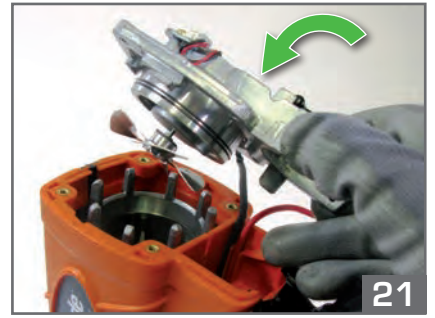

1000/hour
2 nails/second
5°C → 25°C

Ø 3
 L 22 mm - 45 mm
 Smooth & Ring
 FULL HEAD

Paslode
 Impulse®

Route de Lyon - BP 104
 F-26501 Bourg-lès-Valence
 Cedex - FRANCE

Réalisation Made in France - Photos non contractuelles