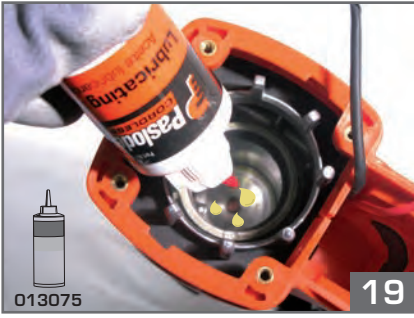

1000/hour
2 nails/second
5°C → 25°C

Ø 3
 L 22 mm - 45 mm
 Smooth & Ring
 FULL HEAD

Paslode
 Impulse®

Route de Lyon - BP 104
 F-26501 Bourg-lès-Valence
 Cedex - FRANCE

Réalisation Made in France - Photos non contractuelles