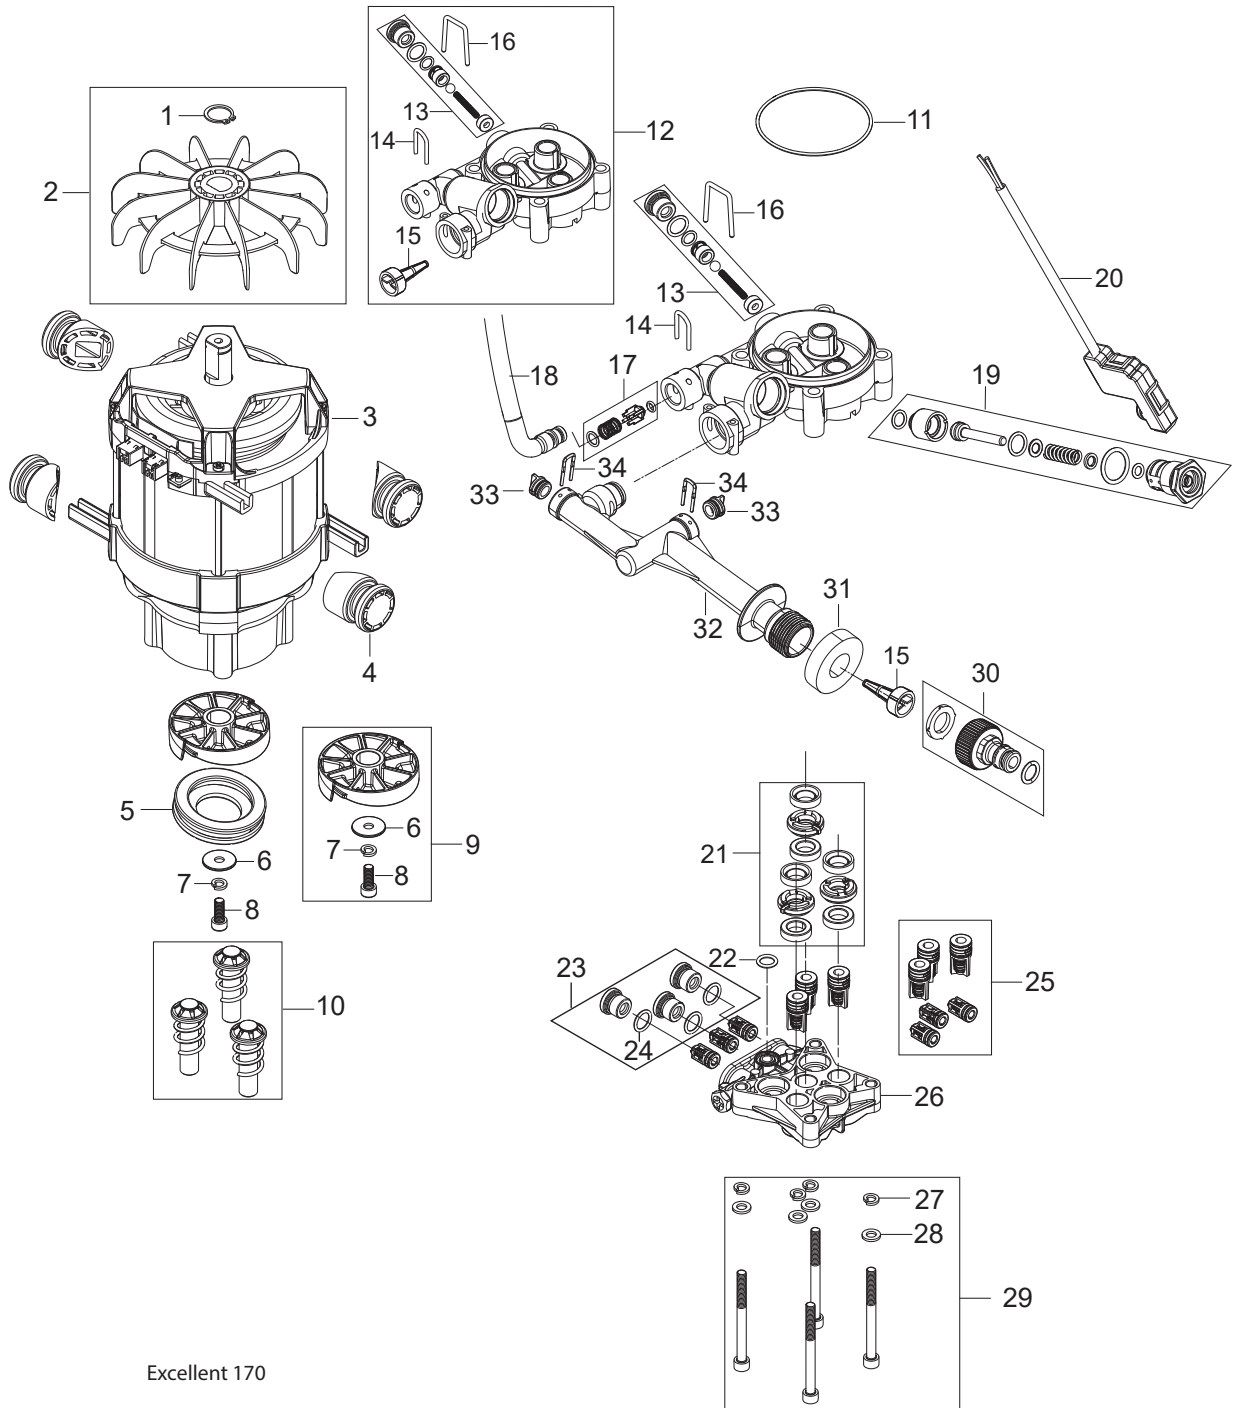

# TABLE OF CONTENTS

---

Overview .....	1
Motor Pump .....	3
Hose reel .....	5
Accessories .....	7

Excellent 170

Pos.	Produktnummer	Antall	Beskrivelse	Notes
1	128501753	1	WATER INLET MALE COUPLING	
2	128501754	1	FRONT COVER	
3	128501755	1	FRONT CABINET	
4	128501721	1	HANDLE COMPLETE	
5	128501722	1	GUN AND LANCE HOLDER	
6	128501723	1	WHEEL	
7	128501724	1	WHEEL AXLE	
8	128501725	1	REAR CABINET	
9	128501726	1	WIRE HOLDER AND 2X SCREW	
10	128501756	1	MPU COVER FRONT	
10A	128501757	1	COVER WIRE HOUSING AND 4X SCREW3.5*13	
11	128501758	1	MPU COVER BACK	
12	128501759	1	FOAM - MOTOR COVER BOTTOM	
13	128501760	1	FOAM - MOTOR COVER TOP	
14	128501761	1	FAN COVER TOP	
15	128501728	1	CLEANING TOOL BLUE	
16	128501729	1	HOOKS AND STRAPS	
17	128501730	1	EPDM SEAL FOR IPX5-5V	
18	128501731	1	COVER PCBA BOTTOM	
19	128501732	1	O-RING 1381X.5 NBR SH70	
20	128501734	1	SEAL FOR IPX5 230V	
21	128501733	1	MAIN SWITCH 16(14)	
22	128501737	1	CABLE HOOK	
23	128501736	1	COVER FOR ELECTRIC PARTS 160 170	
24	128501735	1	SWITCH KNOB AND AXLE AND O-RING	
26	128501738	1	POWER CABLE EU	
26	128501739	1	POWER CABLE UK	
27	128501763	1	CAPACITOR 25UF	
28	1814741	1	CABLE SUP.4G2,5 FROR.6 M EYELET TERMINAL	
NS	128501692	1	10 PCS 4C BOX EXCELLENT 170	