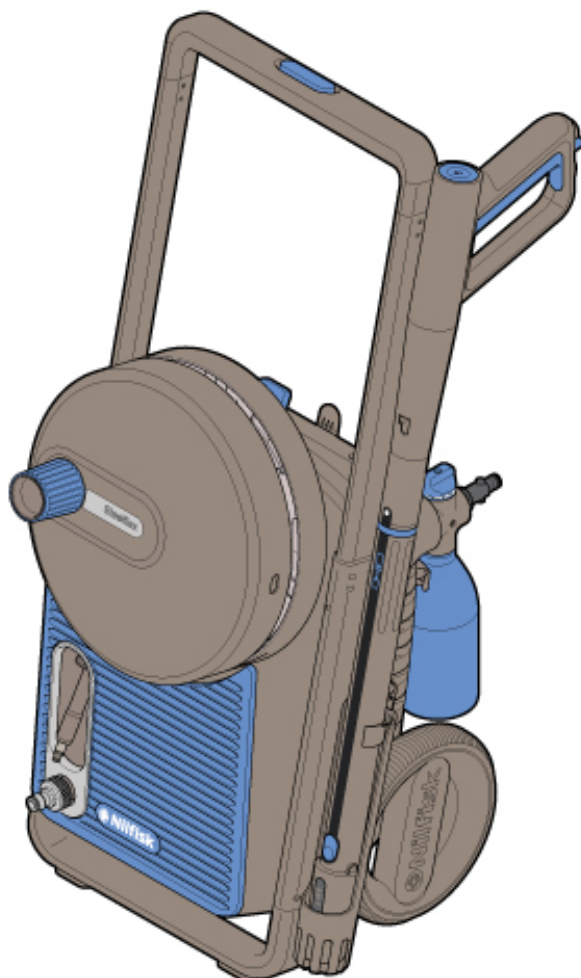

PARTS LIST

2023.01.06

TABLE OF CONTENTS

Overview	1
Motor Pump	3
Hose reel	5
Accessories	7