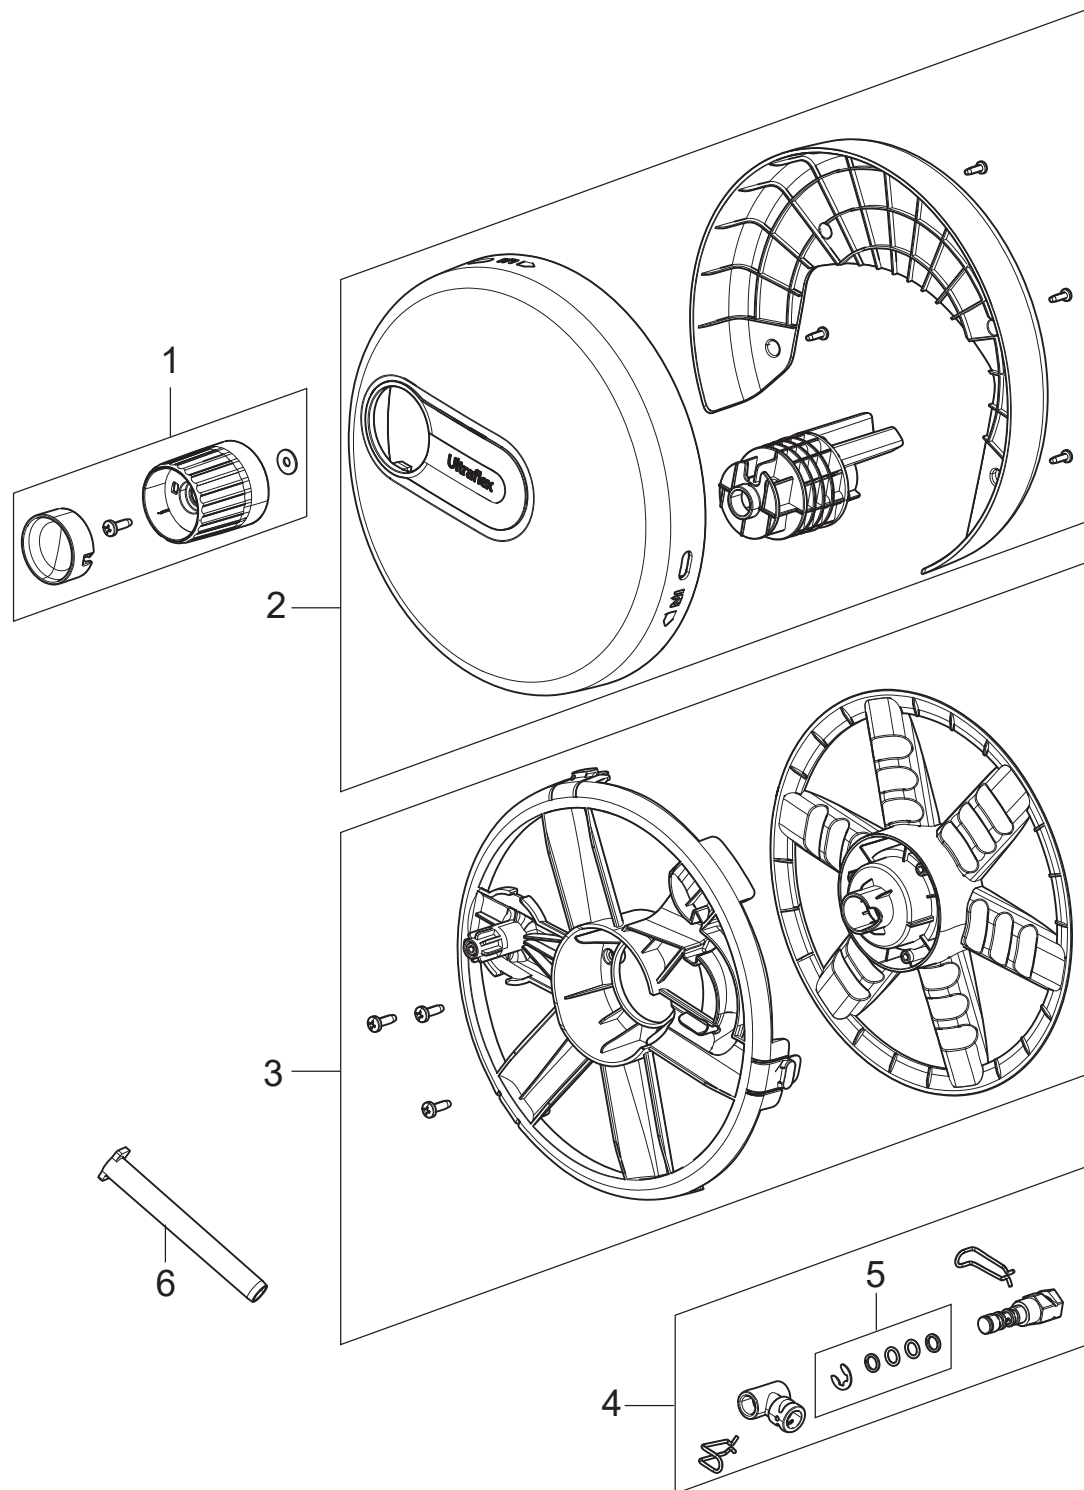

Pos.	Produktnummer	Antall	Beskrivelse	Notes
1	127500051	1	LOCK PARKING BRAKE	
2	127500040	1	Vifteblad	
3	128500792	1	I-MOTOR 220-240V 50HZ 2.1 KW	
4	128500604	1	VENTURI PIPE D150 COM.FE M.VHC200 REVISE	
5	128500605	1	THROTTLE BODY BOSCH 40MM	
6	127130066	1	WASHER D22XD6.4X1.5	
7	127500050	1	SPRING TRACTION CARBON STEEL	
8	128500608	1	SCREW M6-1X20MM FLAT HD SOCKET	
9	128500615	1	WOBBLE DISC KIT	
10	128500616	1	PISTON	
11	127440078	1	O-ring	
12	128500618	1	CYLINDERBLOCK KIT	
13	128500619	1	EASY START KIT	
14	128500620	1	U-PIN INLET	
15	128500195	1	Tilgangsfilter	
16	128500675	1	UPHOLSTERY TOOL Ø 32 MM	
17	128500624	1	NON RETURN VALVE COMPLETE	
18	128501623	1	INTERNAL HP HOSE KIT	
19	128501513	1	START/STOP VALVE D.2.95 - REV. 2 - NA01	
20	128501746	1	MICROSWITCH BOX COMPLETE	
21	128500993	1	THRUST COLLAR WATER KIT	
22	128500630	1	O-RING 1.78X21.95 -2087- NBR	
23	128500851	1	PRESSURE VALVE PLUG KIT	
24	127440085	1	O-Ring 11.7X2.0 Sh90	
25	128500855	1	INLET KIT VHW420	
26	128501323	1	CYLINDERHEAD AND SCREW	
27	127500029	1	WASHER	
28	127500050	1	SPRING TRACTION CARBON STEEL	
29	128501635	1	SCREW M6X70 DIN 912 4PCS	
30	106404529	1	Kobling Gardena Han 3/4"	
31	128500578	1	INLET GASKET	
32	128501766	1	WATER INLET NA FLOW B	
33	128501748	1	CAP SEAL INLET	
34	128501749	2	U-PIN SEAL CAP 8X22.5X1.8	

Excellent 170 - Excellent 180