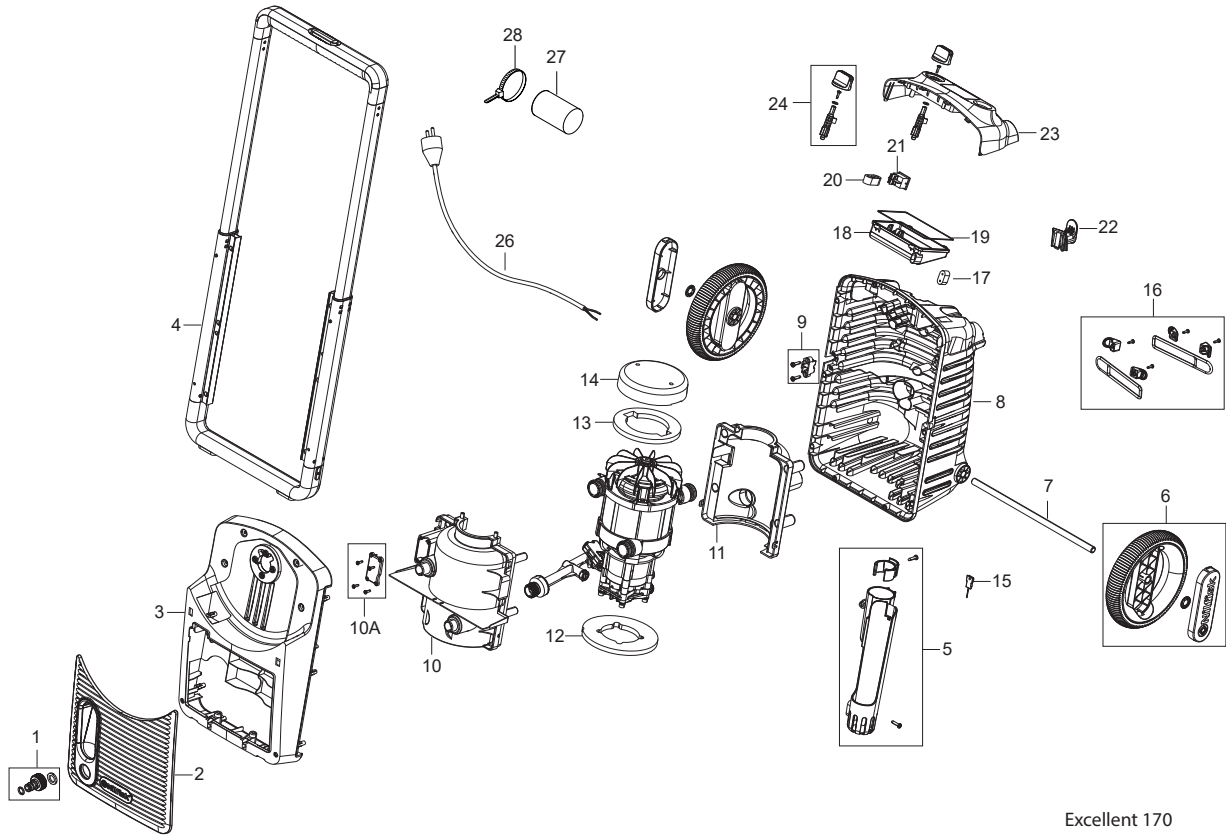

# TABLE OF CONTENTS

---

Overview .....	1
Motor Pump .....	3
Hose reel .....	5
Accessories .....	7

Excellent 170

Pos.	Produktnummer	Antall	Beskrivelse	Notes
1	128501753	1	WATER INLET MALE COUPLING	
2	128501754	1	FRONT COVER	
3	128501755	1	FRONT CABINET	
4	128501721	1	HANDLE COMPLETE	
5	128501722	1	GUN AND LANCE HOLDER	
6	128501723	1	WHEEL	
7	128501724	1	WHEEL AXLE	
8	128501725	1	REAR CABINET	
9	128501726	1	WIRE HOLDER AND 2X SCREW	
10	128501756	1	MPU COVER FRONT	
10A	128501757	1	COVER WIRE HOUSING AND 4X SCREW3.5*13	
11	128501758	1	MPU COVER BACK	
12	128501759	1	FOAM - MOTOR COVER BOTTOM	
13	128501760	1	FOAM - MOTOR COVER TOP	
14	128501761	1	FAN COVER TOP	
15	128501728	1	CLEANING TOOL BLUE	
16	128501729	1	HOOKS AND STRAPS	
17	128501730	1	EPDM SEAL FOR IPX5-5V	
18	128501731	1	COVER PCBA BOTTOM	
19	128501732	1	O-RING 1381X.5 NBR SH70	
20	128501734	1	SEAL FOR IPX5 230V	
21	128501733	1	MAIN SWITCH 16(14)	
22	128501737	1	CABLE HOOK	
23	128501736	1	COVER FOR ELECTRIC PARTS 160 170	
24	128501735	1	SWITCH KNOB AND AXLE AND O-RING	
26	128501738	1	POWER CABLE EU	
26	128501739	1	POWER CABLE UK	
27	128501763	1	CAPACITOR 25UF	
28	1814741	1	CABLE SUP.4G2,5 FROR.6 M EYELET TERMINAL	
NS	128501692	1	10 PCS 4C BOX EXCELLENT 170	