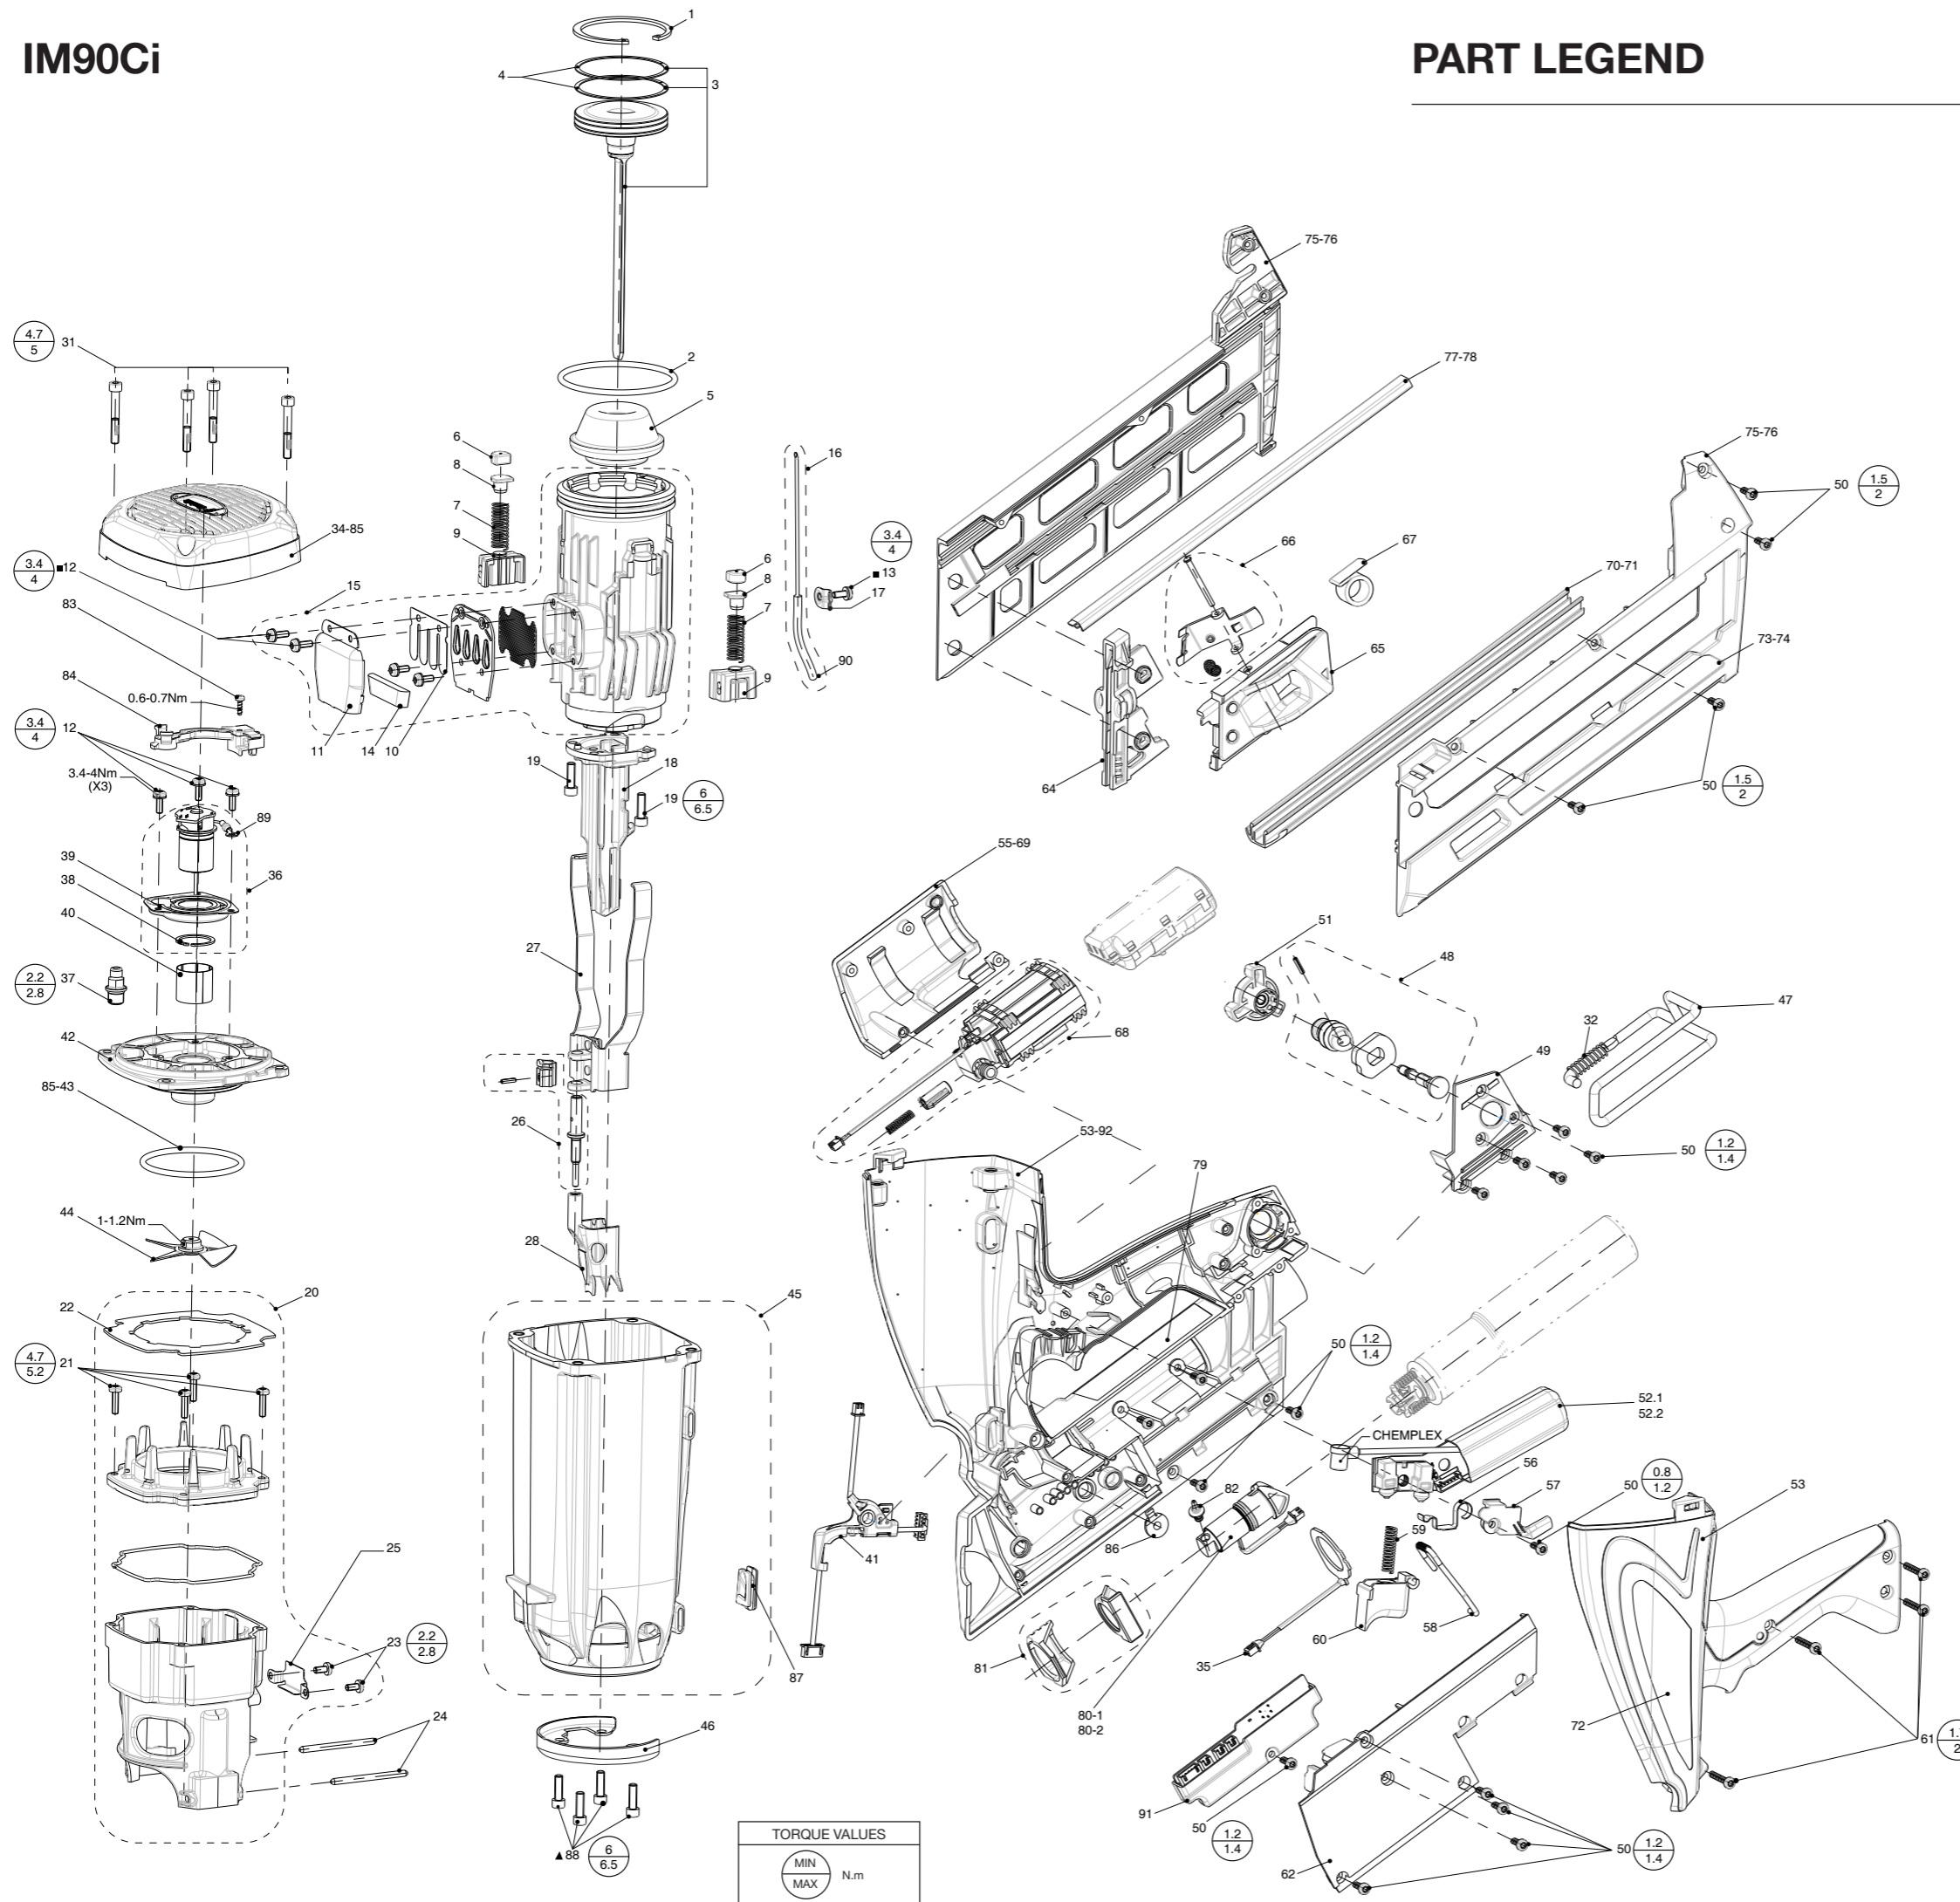

## TOOL SCHEMATIC AND PARTS

1	336680	1	Retainer ring
2	013743	1	Cylinder o-ring
3	013735	1	Piston assembly
4	336670	2	Piston ring
5	013778	1	Bumper
6	013758	2	Rubber stop
7	013779	2	Combustion chamber spring
8	019071	2	Combustion chamber spring guide
9	019072	2	Combustion chamber spring assembly
10	336560	1	Reed valve
11	336580	1	Muffler cover
■ 12	405141	5	Screw swage form 4-11
■ 13	405140	1	Screw swage form 4-9
14	336570	1	Muffler
15	013751	1	Cylinder assembly
16	013737	1	Injection pipe assembly
17	013738	1	Bracket fuel line
18	013757	1	Nose
■ 19	013796	2	Screw CHC M5-16
20	013749	1	Combustion Chamber Assembly
21	900456	4	Screw swage form 4-15
22	013750	1	Seal
23	013805	2	Screw taprite 4x8
24	013781	2	Combustion chamber stop pin
25	019073	1	Combustion chamber lock out
26	013742	1	Knob assembly
27	013744	1	Upper probe assembly
28	019074	1	Probe
31	013797	4	Screw CHC M5-35
32	019075	1	Hook spring
33	013748	1	Filter
34	019121	1	Cap
35	019076	1	Antenna
36	019077	1	Motor assembly
37	013731	1	Spark plug assembly (901706)
38	321610	1	Retaining ring
39	334310	1	Motor mount
40	321590	1	Motor sleeve
41	019078	1	Wire assembly
42	013740	1	Cylinder head
43	321650	1	Cylinder head O-Ring
44	321660	1	Fan blade assembly
45	013769	1	Carter
46	013787	1	Nose protection
47	019079	1	Hook assembly
48	013792	1	Magazine ball assembly
49	019081	1	Cover ball
50	013798	19	Screw Eco-syn Torx 4x12
51	013793	1	Magazine knob
52-1	019096	1	Red S-MEFI
52-2	019097	1	Black S-MEFI
53	019082	1	Handle assembly
55	019083	1	Handle label
56	013734	1	Contact level
57	013785	1	Contact plate
58	019084	1	Combustion chamber lock bar
59	013783	1	Trigger spring
60	019119	1	Trigger
61	013799	4	Screw Eco-syn Torx 4x25
62	019085	1	Handle cover
64	013741	1	Shear block
65	013761	1	Follower assembly
66	013762	1	Follower button assembly
67	013767	1	Follower spring
68	019086	1	Battery terminal assembly
69	019092	1	Battery cap
70	013764	1	Cover plate magazine (short)
71	013765	1	Cover plate magazine (long)
72	019115	1	Assembly carter labels
73	019099	1	Magazine label (short)
74	019101	1	Magazine label (long)
75	013759	1	Magazine assembly (short)
76	013760	1	Magazine assembly (long)
77	013763	1	Nail channel (short)
78	013766	1	Nail channel (long)
79	019087	1	Name plate label
80-1	019116	1	Red electrovalve assembly
80-2	019117	1	Black electrovalve assembly
81	019088	1	Eject button assembly
82	013739	1	Electrovalve plug connection
83	404702	1	Screw thread forming 6 x 3/8
84	013808	1	Wires guide
85	013231	1	Maintenance kit (filter + o'ring)
86	019089	1	Power button
87	013812	1	Electrovalve heat protection
▲ 88	013813	4	Screw CHC M5-16
89	014771	1	Fan motor ground wire
90	014772	1	Rubber fuel injection tube
91	019091	1	DEL assembly
92	019118	1	Gauges sticker