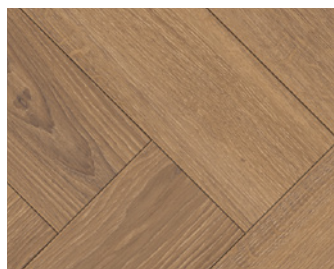

Oak Studioline honey*
Natural matt texture
Herringbone

1747864 4V-groove
Oak D109