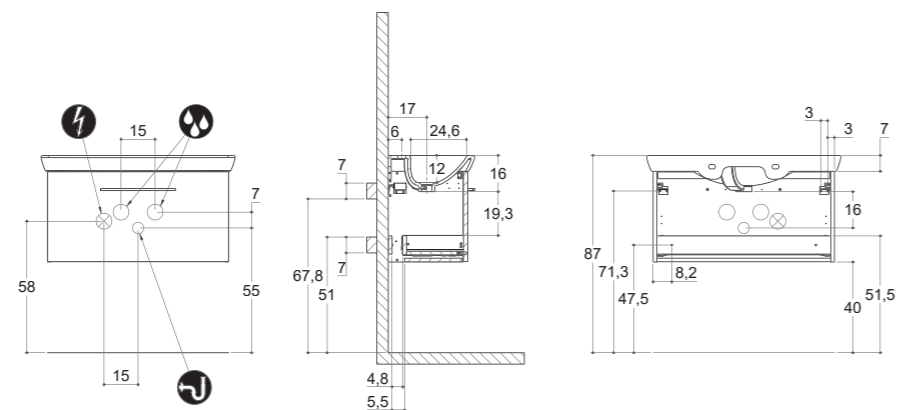

MIDO+

INSTALLATION GUIDE

INSTALLATION GUIDE

For more information on installation and first-fix measurements check our website under each product.

DEPTH 35 CM
HEIGHT 40 CM

CAPPELLA

DEPTH 35 CM
HEIGHT 57,6 CM

CAPPELLA

LOTTO

LOTTO

AMBER MINI

AMBER MINI

INSTALLATION GUIDE

For more information on installation and first-fix measurements check our website under each product.

DEPTH 44 CM
HEIGHT 40 CM

LOTTO XL

DEPTH 44 CM
HEIGHT 57,6 CM

LOTTO XL

AMBER

AMBER