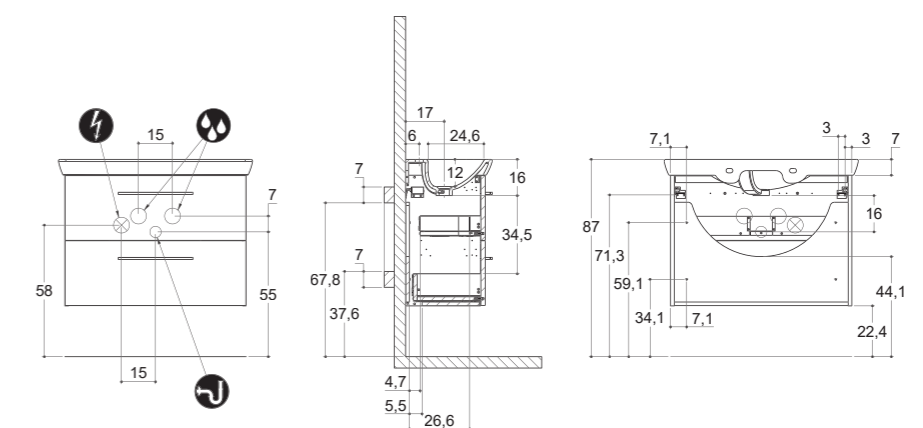

MIDO+

INSTALLATION GUIDE

INSTALLATION GUIDE

For more information on installation and first-fix measurements check our website under each product.

DEPTH 35 CM
HEIGHT 40 CM

CAPPELLA

DEPTH 35 CM
HEIGHT 57,6 CM

CAPPELLA

LOTTO

LOTTO

AMBER MINI

AMBER MINI

INSTALLATION GUIDE

For more information on installation and first-fix measurements check our website under each product.

DEPTH 44 CM
HEIGHT 40 CM

LOTTO XL

DEPTH 44 CM
HEIGHT 57,6 CM

LOTTO XL

AMBER

AMBER