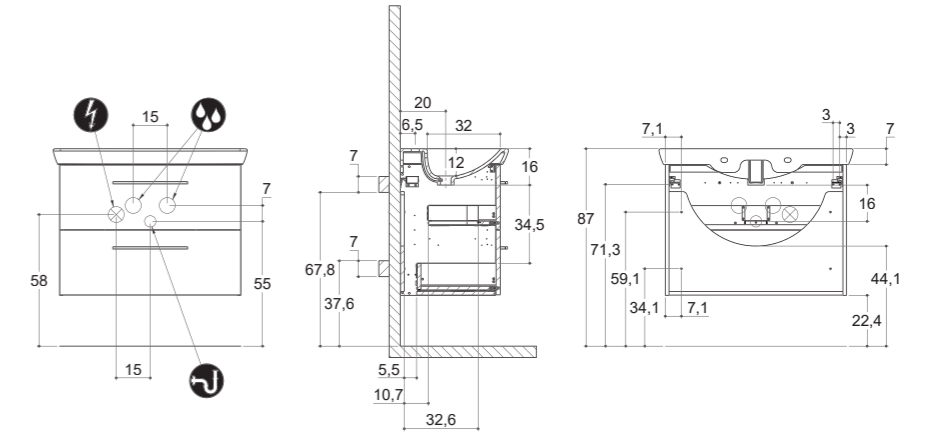

MIDO+

INSTALLATION GUIDE

INSTALLATION GUIDE

For more information on installation and first-fix measurements check our website under each product.

DEPTH 35 CM
HEIGHT 40 CM

CAPPELLA

DEPTH 35 CM
HEIGHT 57,6 CM

CAPPELLA

LOTTO

LOTTO

AMBER MINI

AMBER MINI

INSTALLATION GUIDE

For more information on installation and first-fix measurements check our website under each product.

DEPTH 44 CM
HEIGHT 40 CM

LOTTO XL

DEPTH 44 CM
HEIGHT 57,6 CM

LOTTO XL

AMBER

AMBER