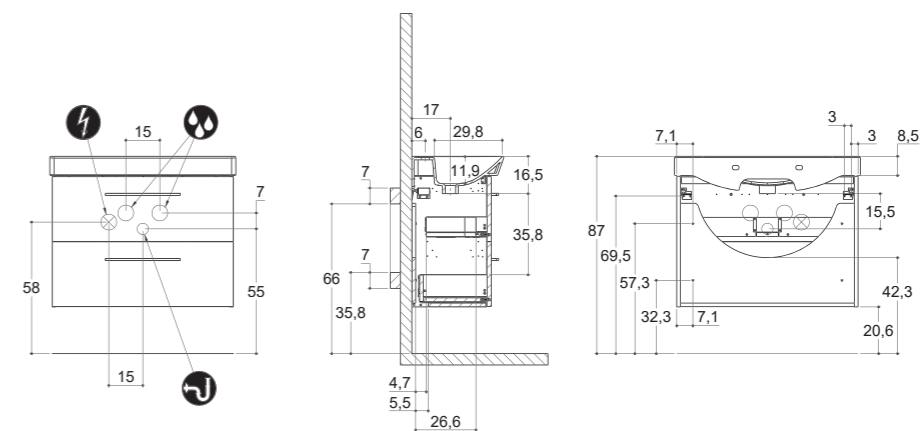

MIDO+

INSTALLATION GUIDE

INSTALLATION GUIDE

For more information on installation and first-fix measurements check our website under each product.

DEPTH 35 CM
HEIGHT 40 CM

CAPPELLA

DEPTH 35 CM
HEIGHT 57,6 CM

CAPPELLA

LOTTO

LOTTO

AMBER MINI

AMBER MINI

INSTALLATION GUIDE

For more information on installation and first-fix measurements check our website under each product.

DEPTH 44 CM
HEIGHT 40 CM

LOTTO XL

DEPTH 44 CM
HEIGHT 57,6 CM

LOTTO XL

AMBER

AMBER