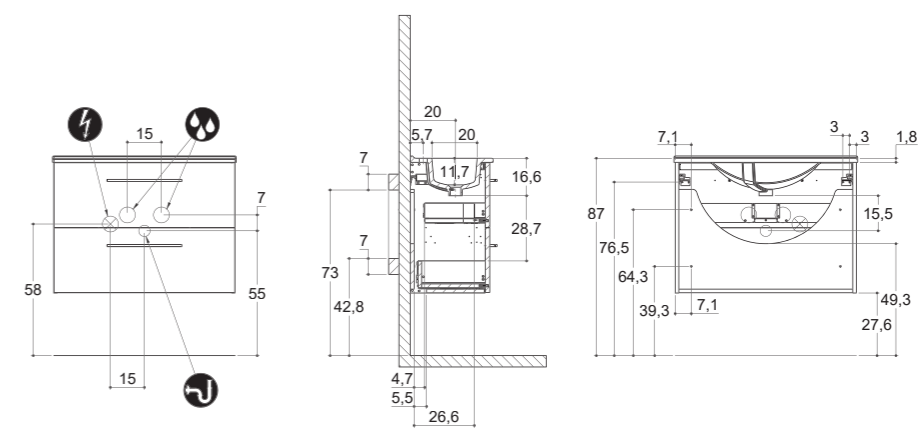

MIDO+

INSTALLATION GUIDE

INSTALLATION GUIDE

For more information on installation and first-fix measurements check our website under each product.

DEPTH 35 CM
HEIGHT 40 CM

CAPPELLA

DEPTH 35 CM
HEIGHT 57,6 CM

CAPPELLA

LOTTO

LOTTO

AMBER MINI

AMBER MINI

INSTALLATION GUIDE

For more information on installation and first-fix measurements check our website under each product.

DEPTH 44 CM
HEIGHT 40 CM

LOTTO XL

DEPTH 44 CM
HEIGHT 57,6 CM

LOTTO XL

AMBER

AMBER