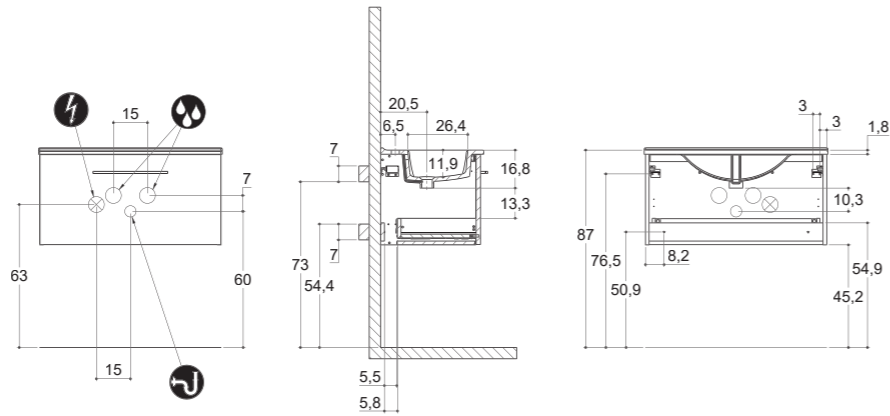

MIDO+

INSTALLATION GUIDE

INSTALLATION GUIDE

For more information on installation and first-fix measurements check our website under each product.

DEPTH 35 CM
HEIGHT 40 CM

CAPPELLA

DEPTH 35 CM
HEIGHT 57,6 CM

CAPPELLA

LOTTO

LOTTO

AMBER MINI

AMBER MINI

INSTALLATION GUIDE

For more information on installation and first-fix measurements check our website under each product.

DEPTH 44 CM
HEIGHT 40 CM

LOTTO XL

DEPTH 44 CM
HEIGHT 57,6 CM

LOTTO XL

AMBER

AMBER