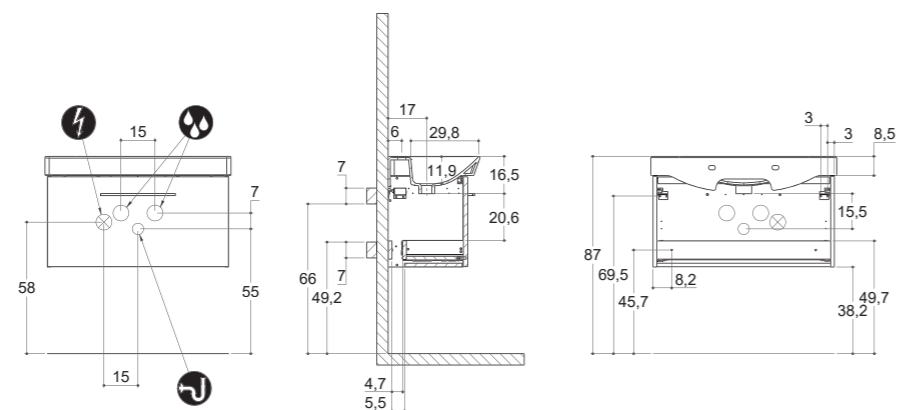

MIDO+

INSTALLATION GUIDE

INSTALLATION GUIDE

For more information on installation and first-fix measurements check our website under each product.

DEPTH 35 CM
HEIGHT 40 CM

CAPPELLA

DEPTH 35 CM
HEIGHT 57,6 CM

CAPPELLA

LOTTO

LOTTO

AMBER MINI

AMBER MINI

INSTALLATION GUIDE

For more information on installation and first-fix measurements check our website under each product.

DEPTH 44 CM
HEIGHT 40 CM

LOTTO XL

DEPTH 44 CM
HEIGHT 57,6 CM

LOTTO XL

AMBER

AMBER