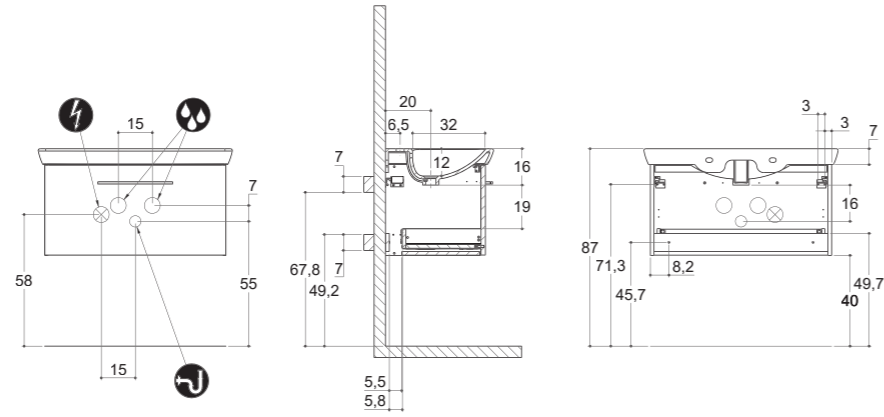

MIDO+

INSTALLATION GUIDE

INSTALLATION GUIDE

For more information on installation and first-fix measurements check our website under each product.

DEPTH 35 CM
HEIGHT 40 CM

CAPPELLA

DEPTH 35 CM
HEIGHT 57,6 CM

CAPPELLA

LOTTO

LOTTO

AMBER MINI

AMBER MINI

INSTALLATION GUIDE

For more information on installation and first-fix measurements check our website under each product.

DEPTH 44 CM
HEIGHT 40 CM

LOTTO XL

DEPTH 44 CM
HEIGHT 57,6 CM

LOTTO XL

AMBER

AMBER