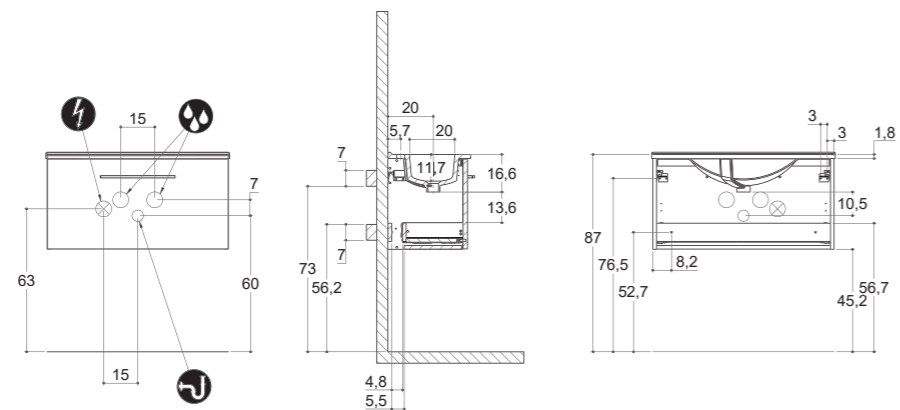

MIDO+

INSTALLATION GUIDE

INSTALLATION GUIDE

For more information on installation and first-fix measurements check our website under each product.

DEPTH 35 CM
HEIGHT 40 CM

CAPPELLA

DEPTH 35 CM
HEIGHT 57,6 CM

CAPPELLA

LOTTO

LOTTO

AMBER MINI

AMBER MINI

INSTALLATION GUIDE

For more information on installation and first-fix measurements check our website under each product.

DEPTH 44 CM
HEIGHT 40 CM

LOTTO XL

DEPTH 44 CM
HEIGHT 57,6 CM

LOTTO XL

AMBER

AMBER