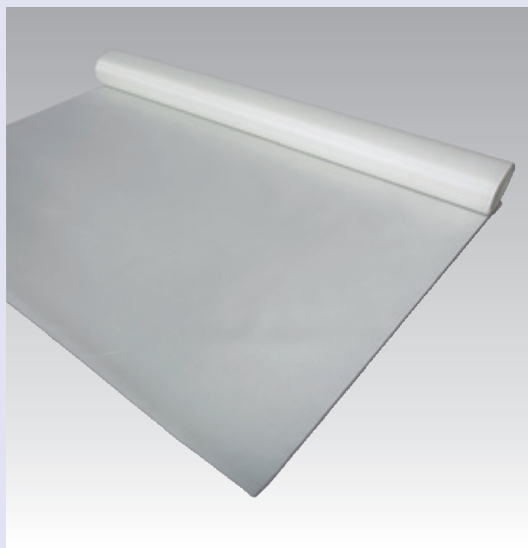

White glass cloth G220

Glass filament fabric, white coloured.

Noise control

Excellent absorption properties when combined with mineral wool substrate

Mechanical resistance

Strong mechanical protection of the wool

Easy handling

Rolls in handable delivery form that can be carried by one person (< 20 kg)
Can be cleaned by wiping or gentle washing

Marine approval

Certified for marine applications
Low Flame Spread according to IMO rules

White glass cloth G220

Characteristic	Symbol	Unit	Quantities and measured values	Standard
Application fields	-	-	Facing for mineral wool products	-
Material	-	-	E-glass filaments woven fabric, white coloured, low flame spread surface material, consistent structure, non-slipping filaments, fibres with a diameter of $\leq 3 \mu\text{m}$ can not be contained	-
Texture weave	-	-	Linen	DIN 61 101/1+2
Gramweight	-	[g/m ²]	210 - 220 \pm 5 %	DIN EN 12127
Behaviour in fire	-	-	Low Flame Spread according to IMO. Certificate Nr.: 118.168	IMO-Resolution MSC.61(67)-(FTPCode),IMO MSC/Circ. 1120
Tensile strength	-	[N/50 mm]	warp: ≥ 1500 weft: ≥ 900	ISO 4606