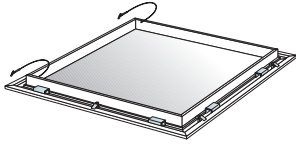

Connect Inspection hatch C3

600x600, 1200x600

M104

1. Connect Inspection hatch C3 (600x600/1200x600)

Connect Inspection hatch C3 (600x600)

Connect Inspection hatch C3 (1200x600)

Ecophon[®]
SAINT-GOBAIN

A SOUND EFFECT ON PEOPLE