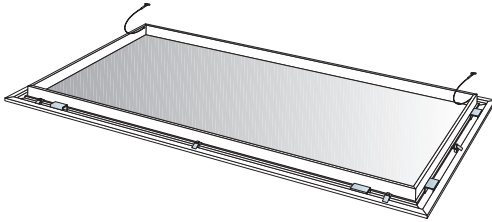

Connect Inspection hatch C3

600x600, 1200x600

M104

1. Connect Inspection hatch C3 (600x600/1200x600)

Connect Inspection hatch C3 (600x600)

Connect Inspection hatch C3 (1200x600)

Ecophon[®]
SAINT-GOBAIN

A SOUND EFFECT ON PEOPLE