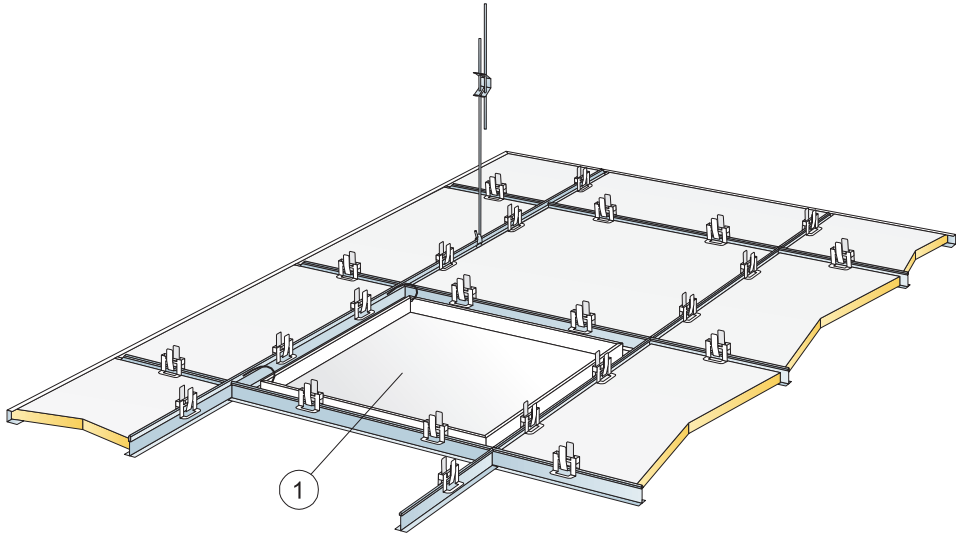

Connect Inspection hatch C3

600x600, 1200x600

M104

1. Connect Inspection hatch C3 (600x600/1200x600)

Connect Inspection hatch C3 (600x600)

Connect Inspection hatch C3 (1200x600)

Ecophon[®]
SAINT-GOBAIN

A SOUND EFFECT ON PEOPLE