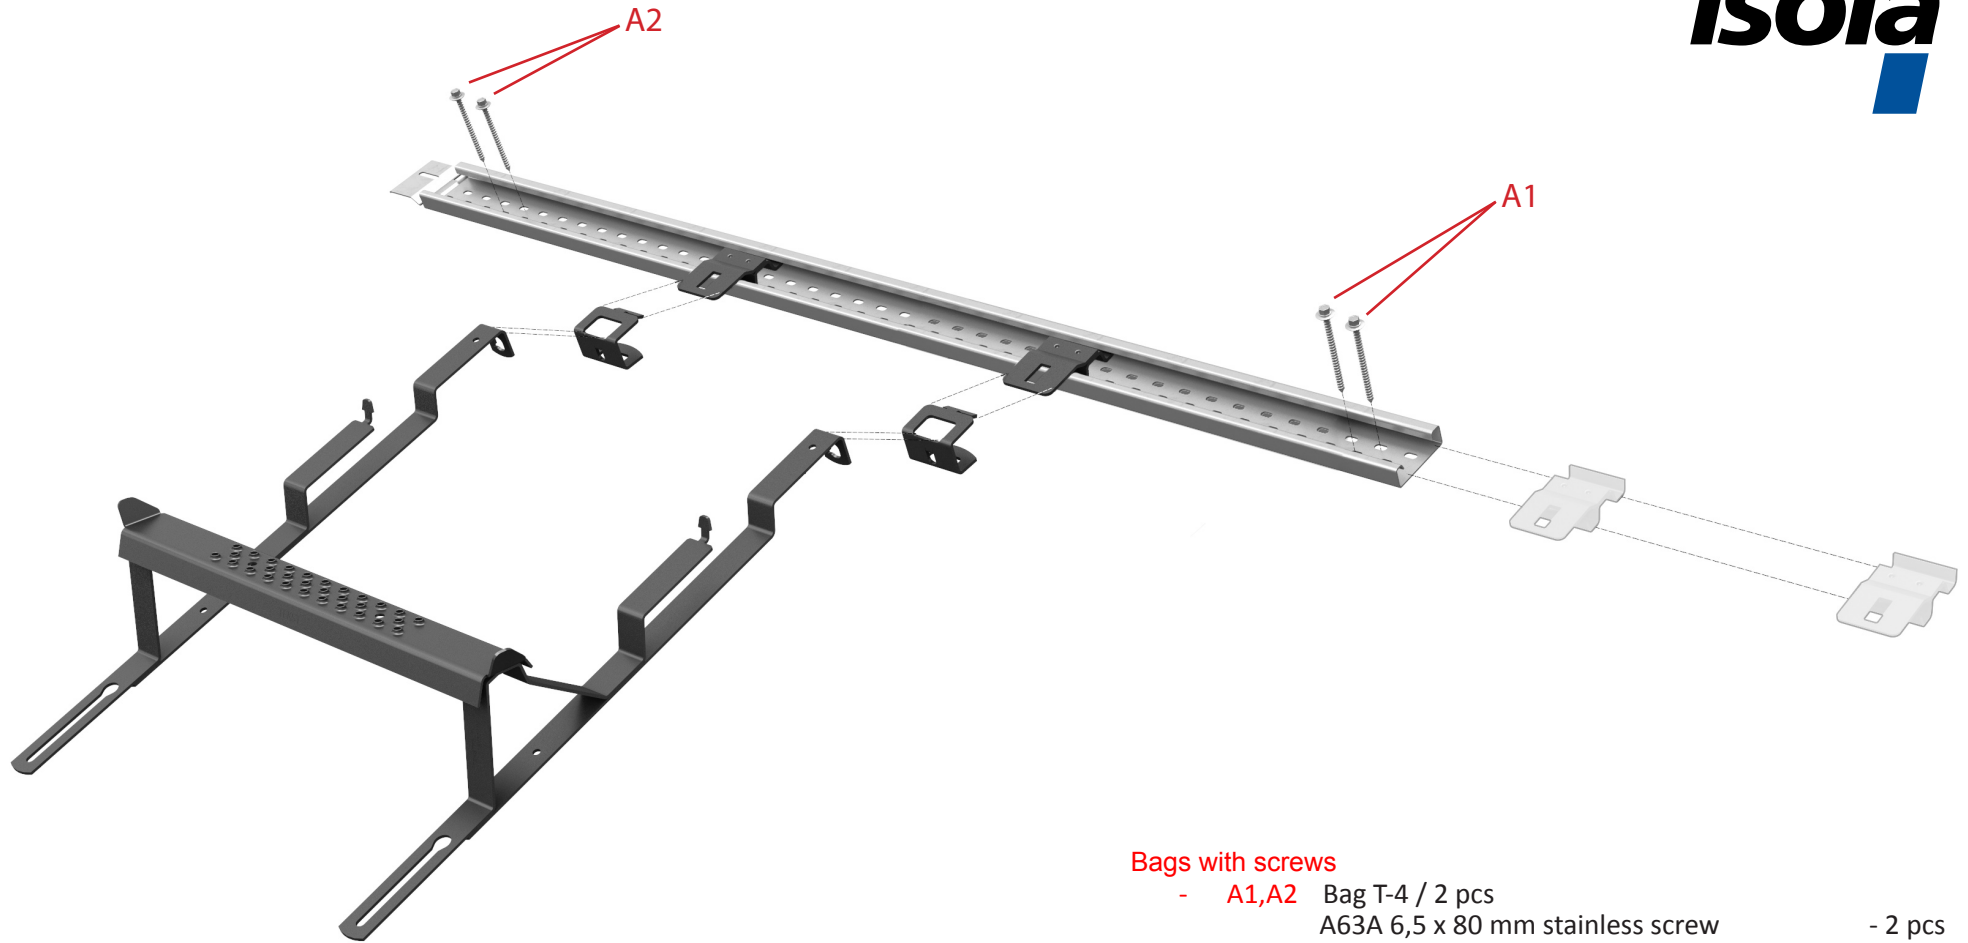

Roof ladder / Steigtritt / Stigetrinn

Assembly instruction

Bags with screws

- A1,A2 Bag T-4 / 2 pcs
- A63A 6,5 x 80 mm stainless screw - 2 pcs
- Square washers 20x25x5 mm, steel - 4 pcs