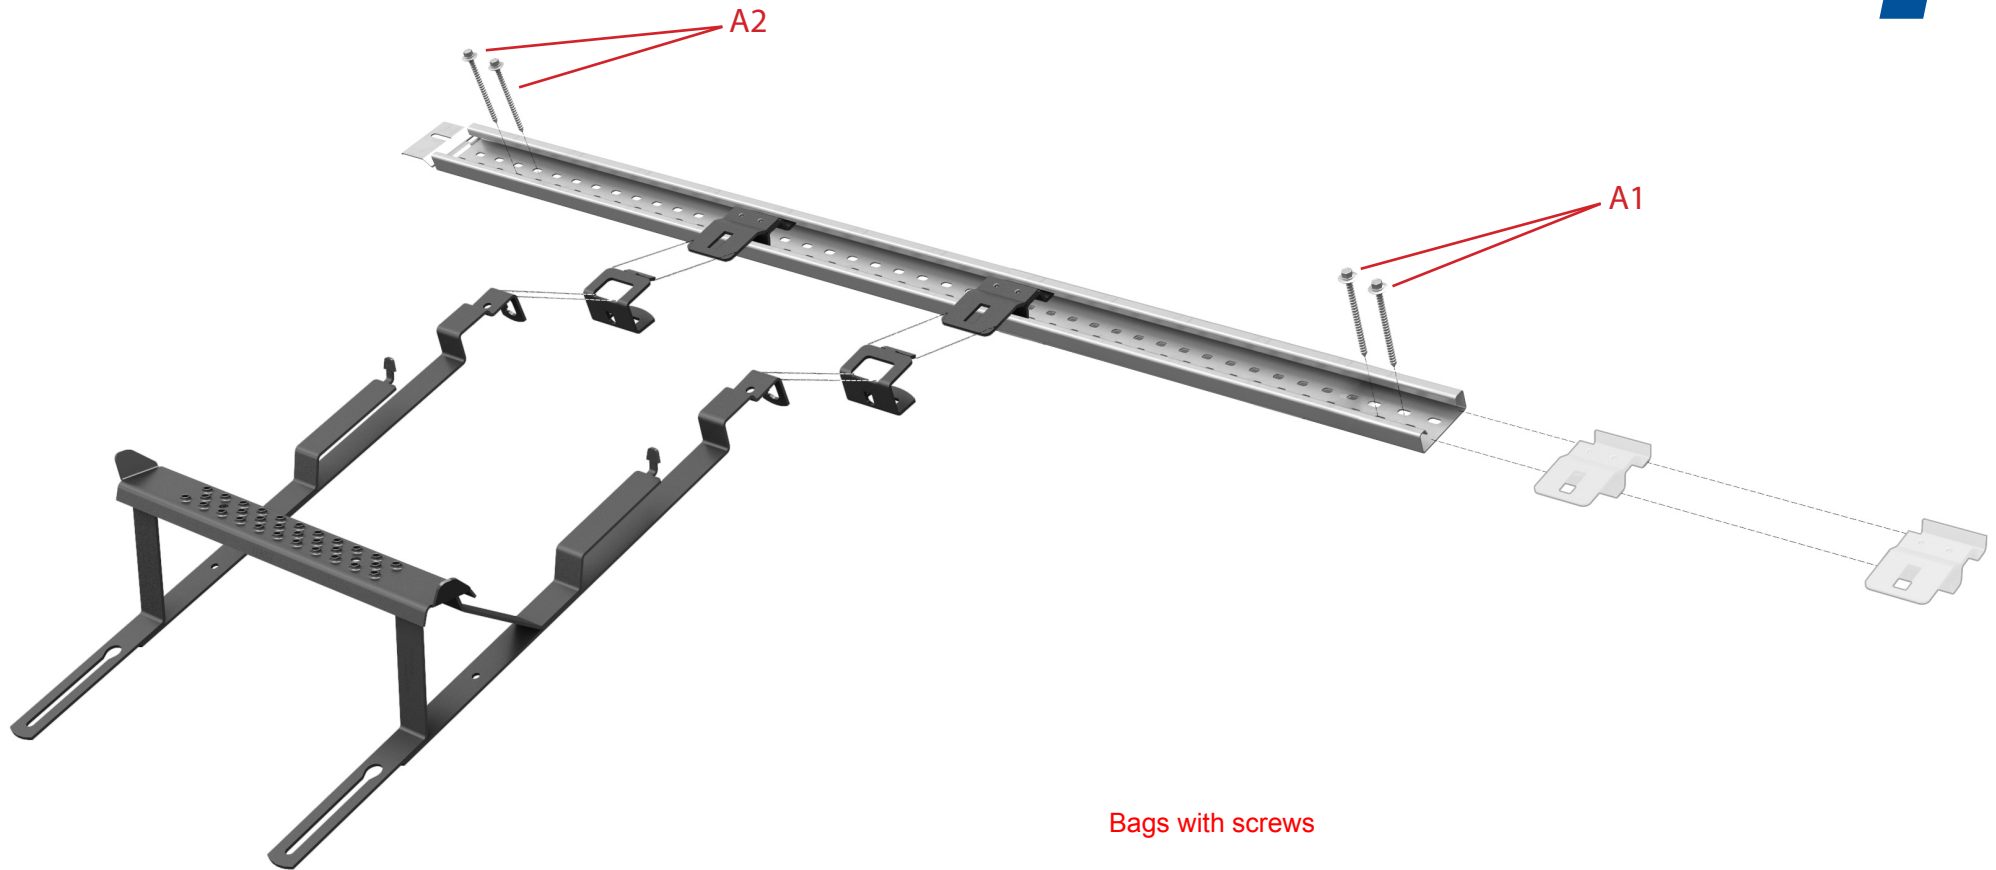

Rooft ladder / Steigtritt / Stigetrinn

Assembly instruction

Bags with screws

- **A1,A2** Bag T-4 / 2 pcs
- A63A 6,5 x 80 mm stainless screw - 2 pcs
- Square washers 20x25x5 mm, steel - 4 pcs