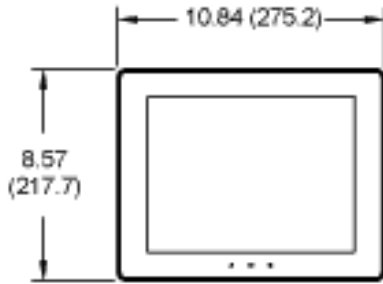

General Information

Brand	RED LION
Product Type	Touch Screen

Technical Attributes

Communication	Ethernet 10/100Base-T(X), RS-232, RS-422/485
Display Screen Type	Touch LCD VGA, 16 M
No. of Ethernet Ports	1
No. of Serial Ports	3
Rated Supply Voltage DC (V)	10 - 30

Dimensions

Dimensions (mm)	217.7H x 275.2W x 52.4D
Display Screen Size (in)	10

Protection & Standards

Standards and Approvals	CE, UL/CuI, ATEX, IECEx
-------------------------	-------------------------

DIMENSIONS