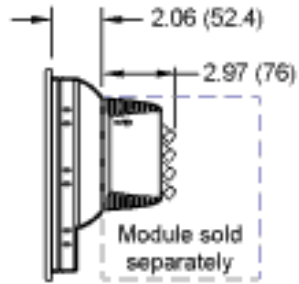

General Information

Brand	RED LION
Product Type	Touch Screen

Technical Attributes

Communication	Ethernet 10/100Base-T(X), RS-232, RS-422/485
Display Screen Type	Touch LCD VGA, 16 M
No. of Ethernet Ports	1
No. of Serial Ports	3
Rated Supply Voltage DC (V)	10 - 30

Dimensions

Dimensions (mm)	217.7H x 275.2W x 52.4D
Display Screen Size (in)	10

Protection & Standards

Standards and Approvals	CE, UL/CuI, ATEX, IECEx
-------------------------	-------------------------

DIMENSIONS