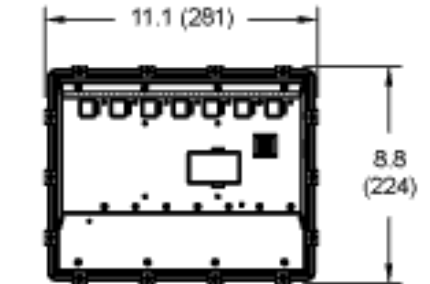

General Information

Brand	RED LION
Product Type	Touch Screen

Technical Attributes

Communication	Ethernet 10/100Base-T(X), RS-232, RS-422/485
Display Screen Type	Touch LCD VGA, 16 M
No. of Ethernet Ports	1
No. of Serial Ports	3
Rated Supply Voltage DC (V)	10 - 30

Dimensions

Dimensions (mm)	217.7H x 275.2W x 52.4D
Display Screen Size (in)	10

Protection & Standards

Standards and Approvals	CE, UL/CuI, ATEX, IECEx
-------------------------	-------------------------

DIMENSIONS