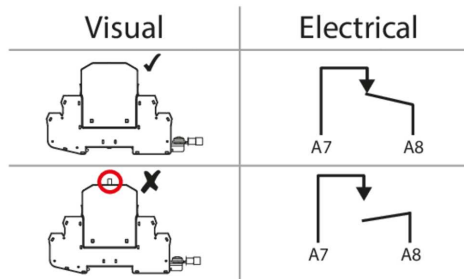

## Terminal information

Terminal Type	
min Capacity	0.5 mm <sup>2</sup>
max Capacity	2.5 mm <sup>2</sup>
Torque	0.6 Nm
Wire Stripping Length	6mm

## Dimension information