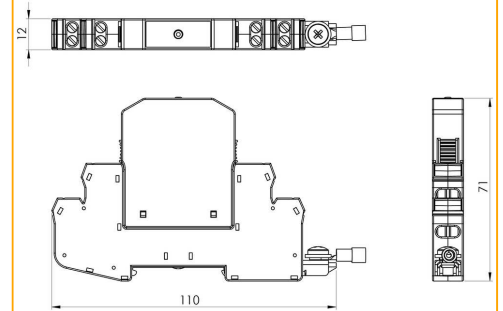

## Terminal information

Terminal Type	
min Capacity	0.5 mm <sup>2</sup>
max Capacity	2.5 mm <sup>2</sup>
Torque	0.6 Nm
Wire Stripping Length	6mm

## Dimension information