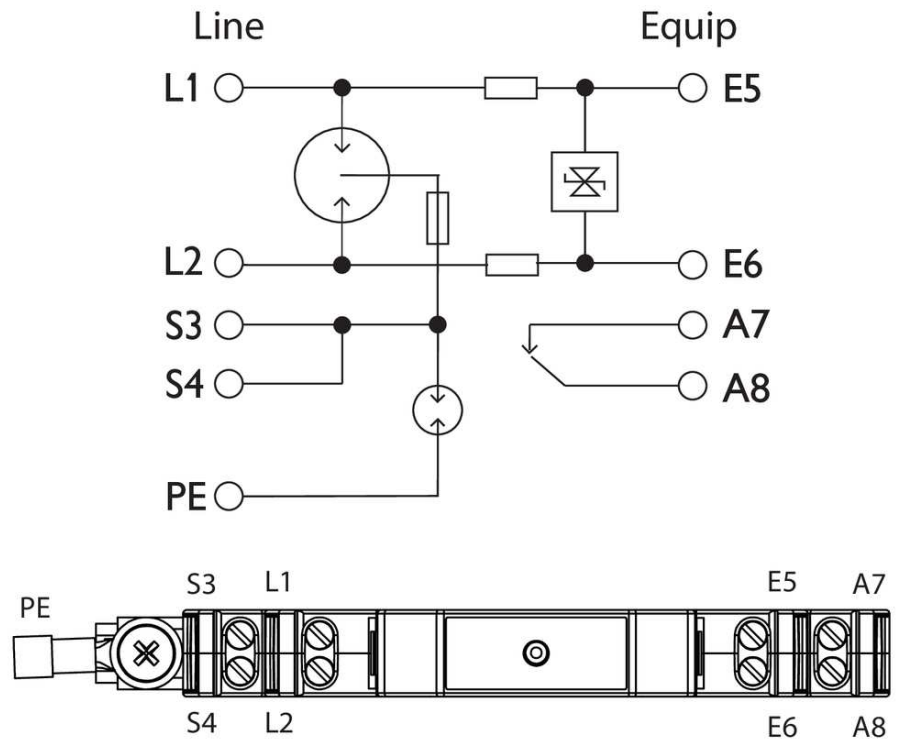

# SL2-485-EC90

## Terminal information

Terminal Type	
min Capacity	0.5 mm <sup>2</sup>
max Capacity	2.5 mm <sup>2</sup>
Torque	0.6 Nm
Wire Stripping Length	6mm

## Dimension information