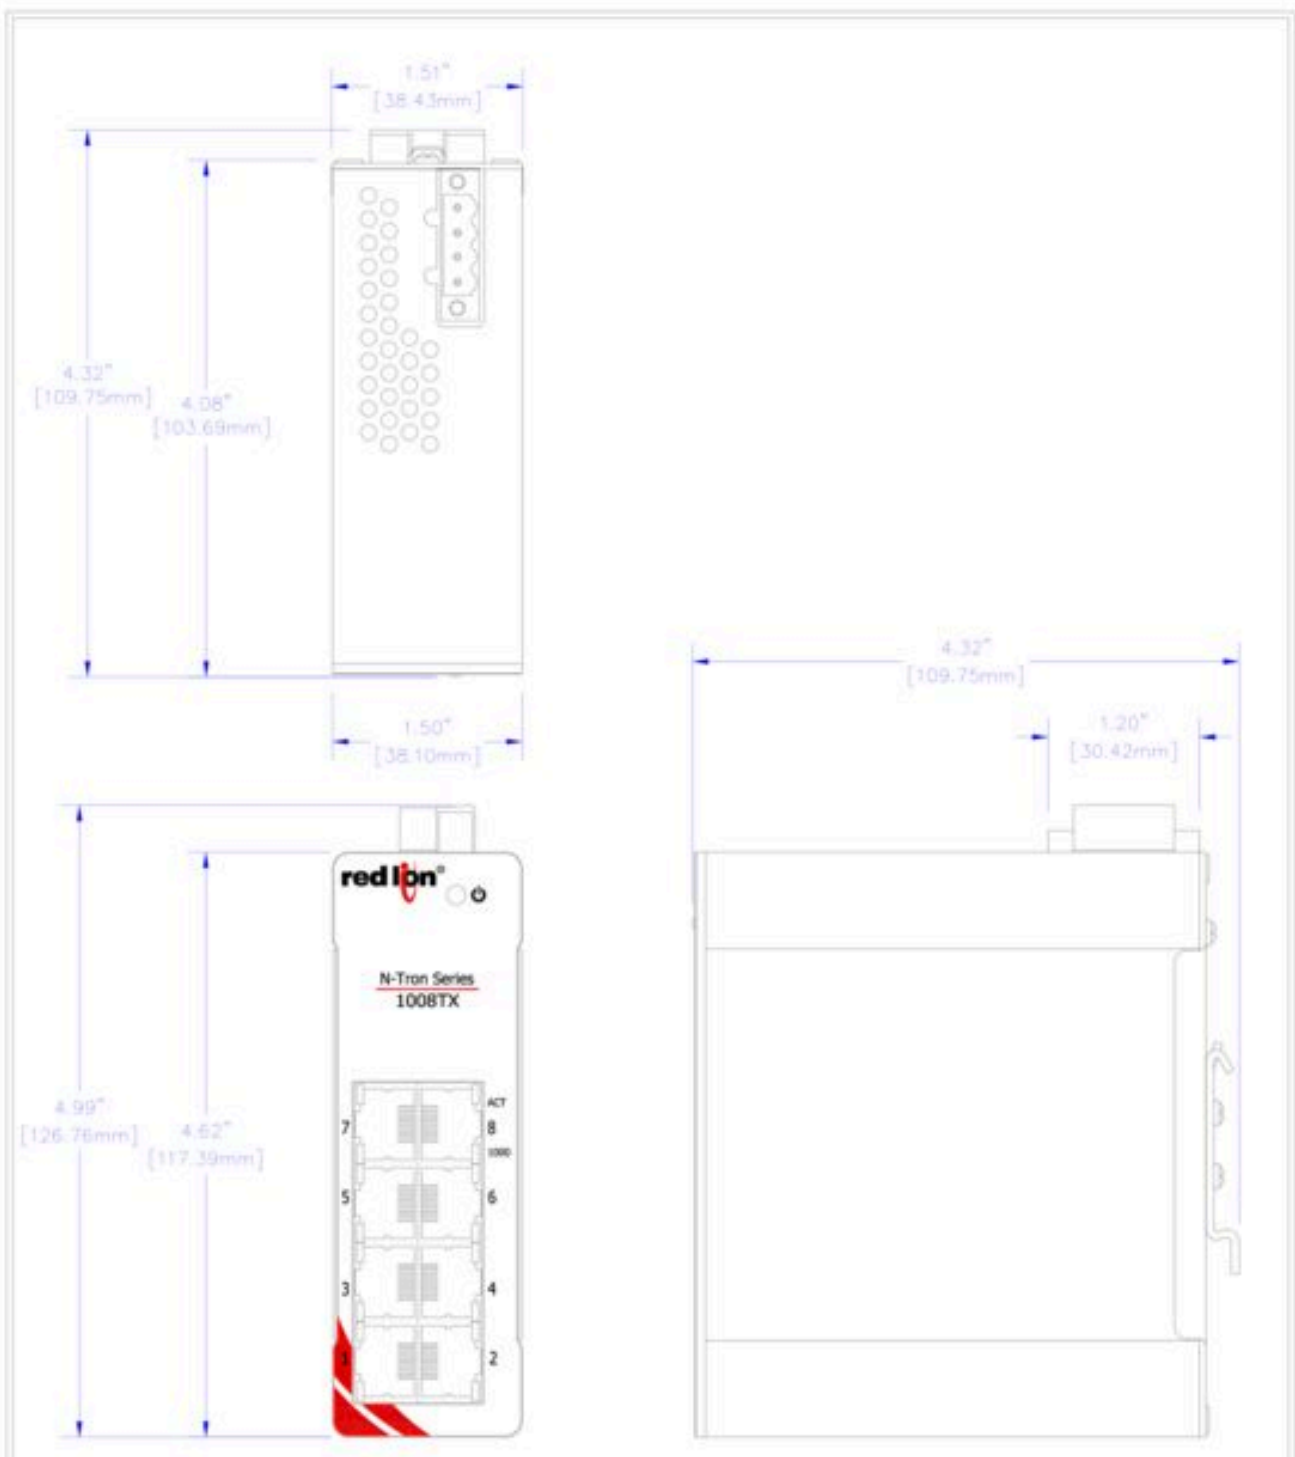

General Information

Brand	RED LION
Product Type	Unmanaged
Series	N-Tron Networking

Technical Attributes

Current Consumption (mA)	250 at 24VDC
Port Quantity and Type	8 x 10/100/1000BASE-T RJ45
Rated Operational Voltage DC (V)	10 - 49
Switch Type	Switch - Unmanaged

Physical Attributes

Mounting Type	DIN Rail
Operational Temperature Range (°C)	-40 to +85

Dimensions

Dimensions (mm)	117H x 38W x 104D
-----------------	-------------------

Protection & Standards

Standards and Approvals	CE, EN61000-4-2, EN61000-6-2, IEEE1613
-------------------------	--

DIMENSIONS

1008TX