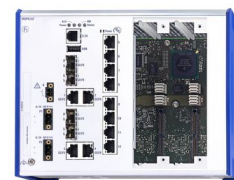

HIRSCHMANN MANAGED SWITCH, FAST ETHERNET 942 084-999-002

942 084-999-002

GENERAL INFORMATION

Brand	HIRSCHMANN
Product Type	Managed
Reference No.	RSPE30-24044O7T99SCCZ999HHSE3S
Software Level	HiOS Layer 3 Standard

TECHNICAL ATTRIBUTES

No. of Ports	24 x Fast Ethernet, 4 x Gigabit Ethernet, 4 x 10/100/1000 Combo Port, 8 x 10/100 Twisted Pair RJ45
Operational Temperature Range (°C)	0 to +60
Rated Operational Voltage DC (V)	24 - 48
Switch Type	Switch - Managed

DIMENSIONS

Dimensions (mm)	164H x 209W x 115D

PROTECTION & STANDARDS

Degree of Protection	IP20
Standards and Approvals	CE, EN60950-1, EN61131-2, FCC