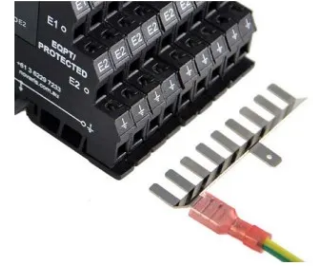

## Product No: SL-COMB

### NOVARIS EARTH COMB SL-COMB

#### FEATURES

- - Can be cut to provide a lesser number of points
- - Contains two 6.3mm spade terminals

#### Technical Attributes

Contacts	9
Terminal Type	Two 6.3mm Spade Terminals