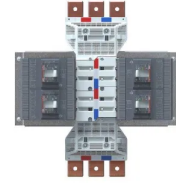

### IPD MCCB NYBUS XT2 CHASSIS 800A 72 POLE UNIVERSAL FEED DOUBLE SIDED NY80XT2UD72

#### General Information

Brand	IPD
Product Type	Nybus Chassis
Suitable For	XT2

#### Technical Attributes

No. of Poles	72
Rated Current (A)	800
Rated Short-time Withstand Current - I <sub>cw</sub> (kA/1s)	50
Type of Feed	Universal Feed