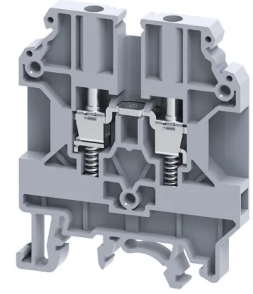

Product No: CTS4USC

CONNECTWELL 4mm "U" SERIES TERMINAL BLK GREY COLOUR - SCREW CONNECTION WITH SAFETY SPRING CTS4USC

FEATURES

- Spring loaded for secure connections
- High torque screws for reliability
- Compact 4mm² size
- Easy wiring for efficient installation

General Information

Brand	CONNECTWELL
Product Type	Spring Clamp

Technical Attributes

Connecting Capacity	Conductor Cross Section Stranded 0.2 - 4mm ² Conductor Cross Section Stranded with Ferrule/Lug 0.2 - 4mm ² 2 Conductors with Same Cross Section 0.2 - 2.5mm ² Conductor Cross Section Solid 0.2 - 6mm ²
Function	Feed Through
Rated Current (A)	32
Rated Voltage (V)	1000
Surge Voltage (kV)	8
Tightening Torque (Nm)	0.5
Wire Stripping Length (mm)	12

Physical Attributes

Housing Material	Polyamide
Mounting Type	DIN Rail
Screw Size	M3
Wire Entry	Side

Dimensions

Dimensions (mm)

6W x 70.8H x 52D

Protection & Standards

Pollution Degree

3