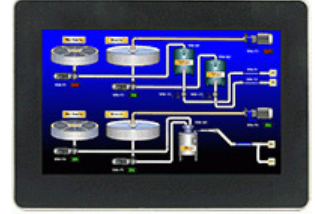

Product No: G07S0000

RED LION GRAPHITE 7" MODULAR HMI, OUTDOOR G07S0000

FEATURES

- Outdoor Model
- Built-in connectors for IoT systems
- Store & Forward buffering for Cloud connectors
- Multiple USB ports
- Touchscreen
- Ethernet port

General Information

Brand	RED LION
Product Type	Touch Screen

Technical Attributes

Communication	Ethernet 10/100Base-T(X), RS-232, RS-422/485
Display Screen Type	Touch LCD WVGA, 16 M
No. of Ethernet Ports	1
No. of Serial Ports	3
Rated Supply Voltage DC (V)	10 - 30

Dimensions

Dimensions (mm)	139.9H x 195.5W x 50.8D
Display Screen Size (in)	7

Protection & Standards

Standards and Approvals	CE, UL/CuI, ATEX, IECEx
-------------------------	-------------------------

DIMENSIONS