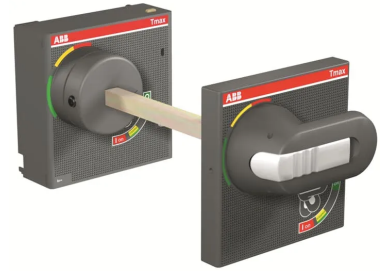

Product No: 1SDA054929R1

ABB ROTARY HANDLE OPERATOR RHE TRANSMIT 500MM NORMAL RETURN 1SDA054929R1

General Information

Brand	ABB
EAN	8015644560515
Product Type	Accessory
Suitable For	T4, T5

Technical Attributes

Gross Volume (cm ³)	7.275
Net Weight (kg)	0.724

Protection & Standards

Standards and Approvals	IEC
-------------------------	-----