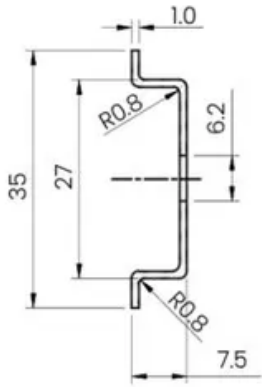

Product No: TS35/S-S-ALU

IPD ALUMINIUM SLOTTED (MOQ QTY=10) STANDARD ; 2m ; 7.5 X 35mm *SOLD IN PACKS ONLY* TS35/S-S-ALU

General Information

Brand	IPD
Carton Quantity	10
Product Type	DIN Rail

Physical Attributes

Material	Aluminum
----------	----------

Dimensions

Dimensions (mm)	35W x 7.5H
Length (m)	2

Protection & Standards

Standards	IEC60715
-----------	----------

Resources

Product catalogue (Flipbook)	Download from here
------------------------------	------------------------------------

DIMENSIONS

(All dimensions in "mm")