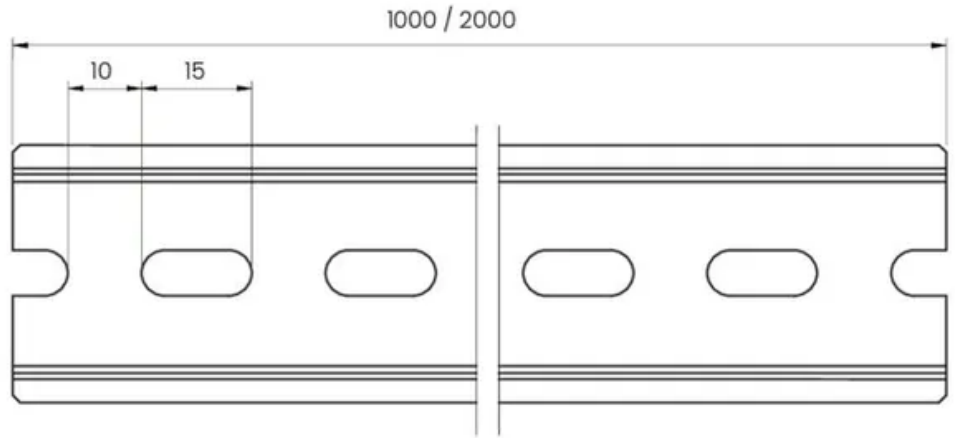

Product No: TS35/S-S-ALU

IPD ALUMINIUM SLOTTED (MOQ QTY=10) STANDARD ; 2m ; 7.5 X 35mm *SOLD IN PACKS ONLY* TS35/S-S-ALU

General Information

Brand	IPD
Carton Quantity	10
Product Type	DIN Rail

Physical Attributes

Material	Aluminum
----------	----------

Dimensions

Dimensions (mm)	35W x 7.5H
Length (m)	2

Protection & Standards

Standards	IEC60715
-----------	----------

Resources

Product catalogue (Flipbook)	Download from here
------------------------------	------------------------------------

DIMENSIONS

(All dimensions in "mm")