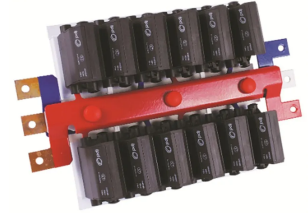

Product No: S718U35

IPD UNIVERSAL FEED SERVICE CHASSIS, 18 POLE 350A S718U35

General Information

Brand	IPD
Product Type	S7 Chassis

Technical Attributes

Short-Circuit Current (kA/0.1s)	20
No. of Poles	18
Rated Current (A)	350
Thread Size	M5
Type of Feed	Universal Feed

Physical Attributes

Mounting Type	Single Screw Mounting
---------------	-----------------------

Resources

Product catalogue (Flipbook)	Download from here
------------------------------	------------------------------------