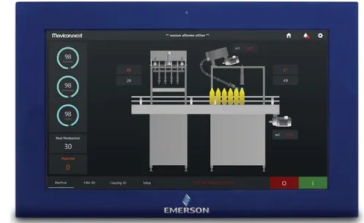

## Product No: IC760CSW24CDA

**EMERSON MOVICON WEBHMI 24", WIDESCREEN 4GB 128GB  
SSD IC760CSW24CDA**

### General Information

Brand	Emerson
Product Type	Touch Screen
SSD Storage	128GB

### Physical Attributes

Display Screen Type	Projected Capacitive Touch (PCT/PCAP), Multi-touch
---------------------	--