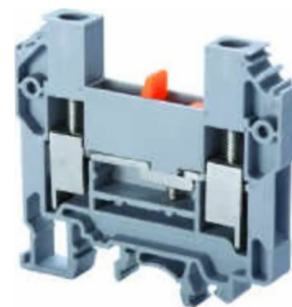

### CONNECTWELL CDTTU DISCONNECT & TEST SCREW CLAMP TERMINAL BLOCK 1 IN/1 OUT 800V/57A

#### General Information

Brand	CONNECTWELL
Product Type	Screw Clamp

#### Physical Attributes

Colour	Grey
Conductor Cross Section - Stranded (mm <sup>2</sup> )	1.5 - 10
Mounting Type	DIN Rail
Screw Size	M4

#### Dimensions

Dimensions (mm)	63L x 8W x 58.7H
-----------------	------------------