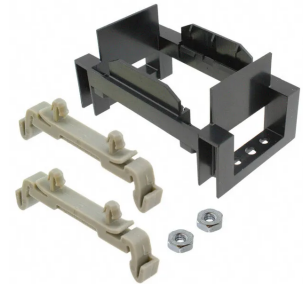

Product No: BMK11000

RED LION BMK11- CUB5 OR MLPS DIN RAIL BASE MOUNT ADAPTER KIT BMK11000

FEATURES

- In-Line Amplifier for Magnetic Pickups
- Cable Adaptor G304K2 RS-485 Auxiliary Female COM3

General Information

Brand	RED LION
Included	Mounting screws for base mount, Mounting clips for DIN Rail mount
Product Type	Accessory
Series	PNENC
Suitable For	CUB5 or MLPS

Technical Attributes

Function	DIN Rail base mount adapter kit for CUB5 or MLPS
----------	--------------------------------------------------

Dimensions

Dimensions (mm)	91.2W x 52.1H x 43.8D
-----------------	-----------------------

Resources

Product catalogue (Flipbook)	Download from here
------------------------------	------------------------------------